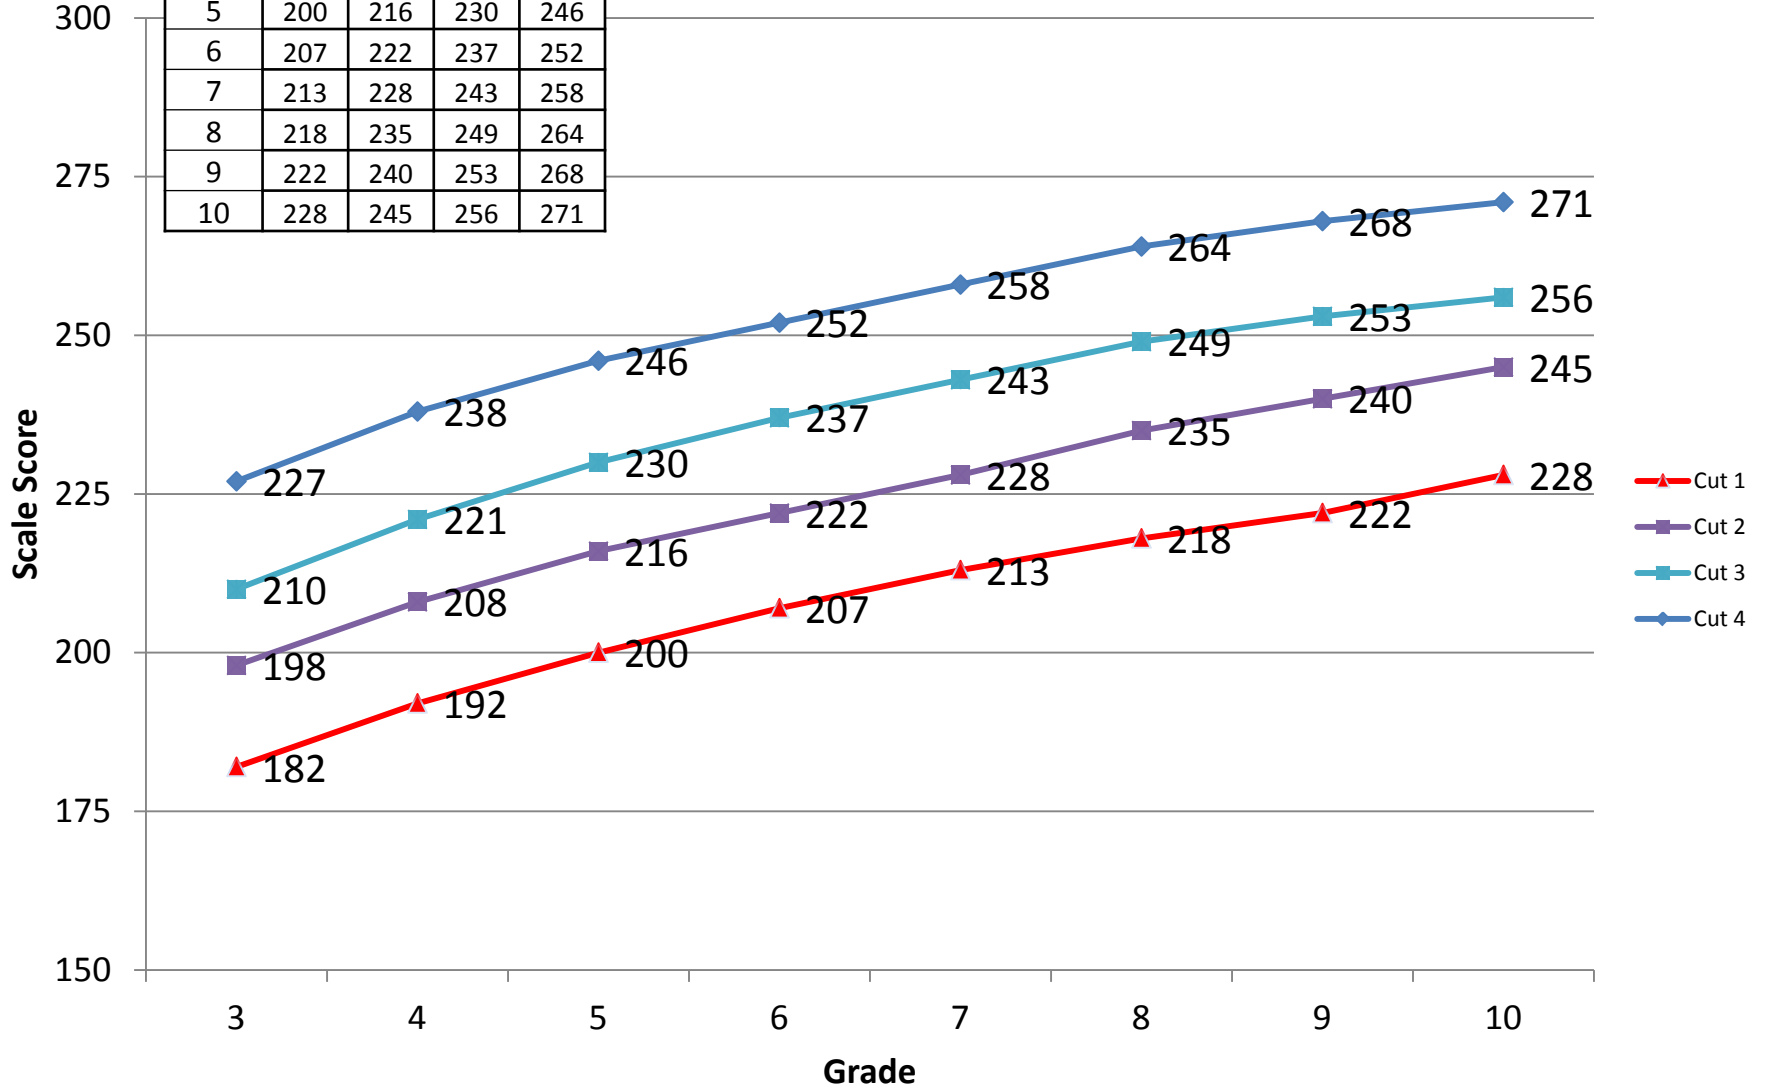

## Percentage in each Achievement Level—Recommended Cuts

■ Level 1 ■ Level 2 □ Level 3 □ Level 4 ■ Level 5

**Scale Score Cuts**

Grade	Cut 1	Cut 2	Cut 3	Cut 4
3	182	198	210	227
4	192	208	221	238
5	200	216	230	246
6	207	222	237	252
7	213	228	243	258
8	218	235	249	264
9	222	240	253	268
10	228	245	256	271

## Reading Scale Score Recommended Cuts

### Grade 10 Reading AL Percentages—Recommended Cuts