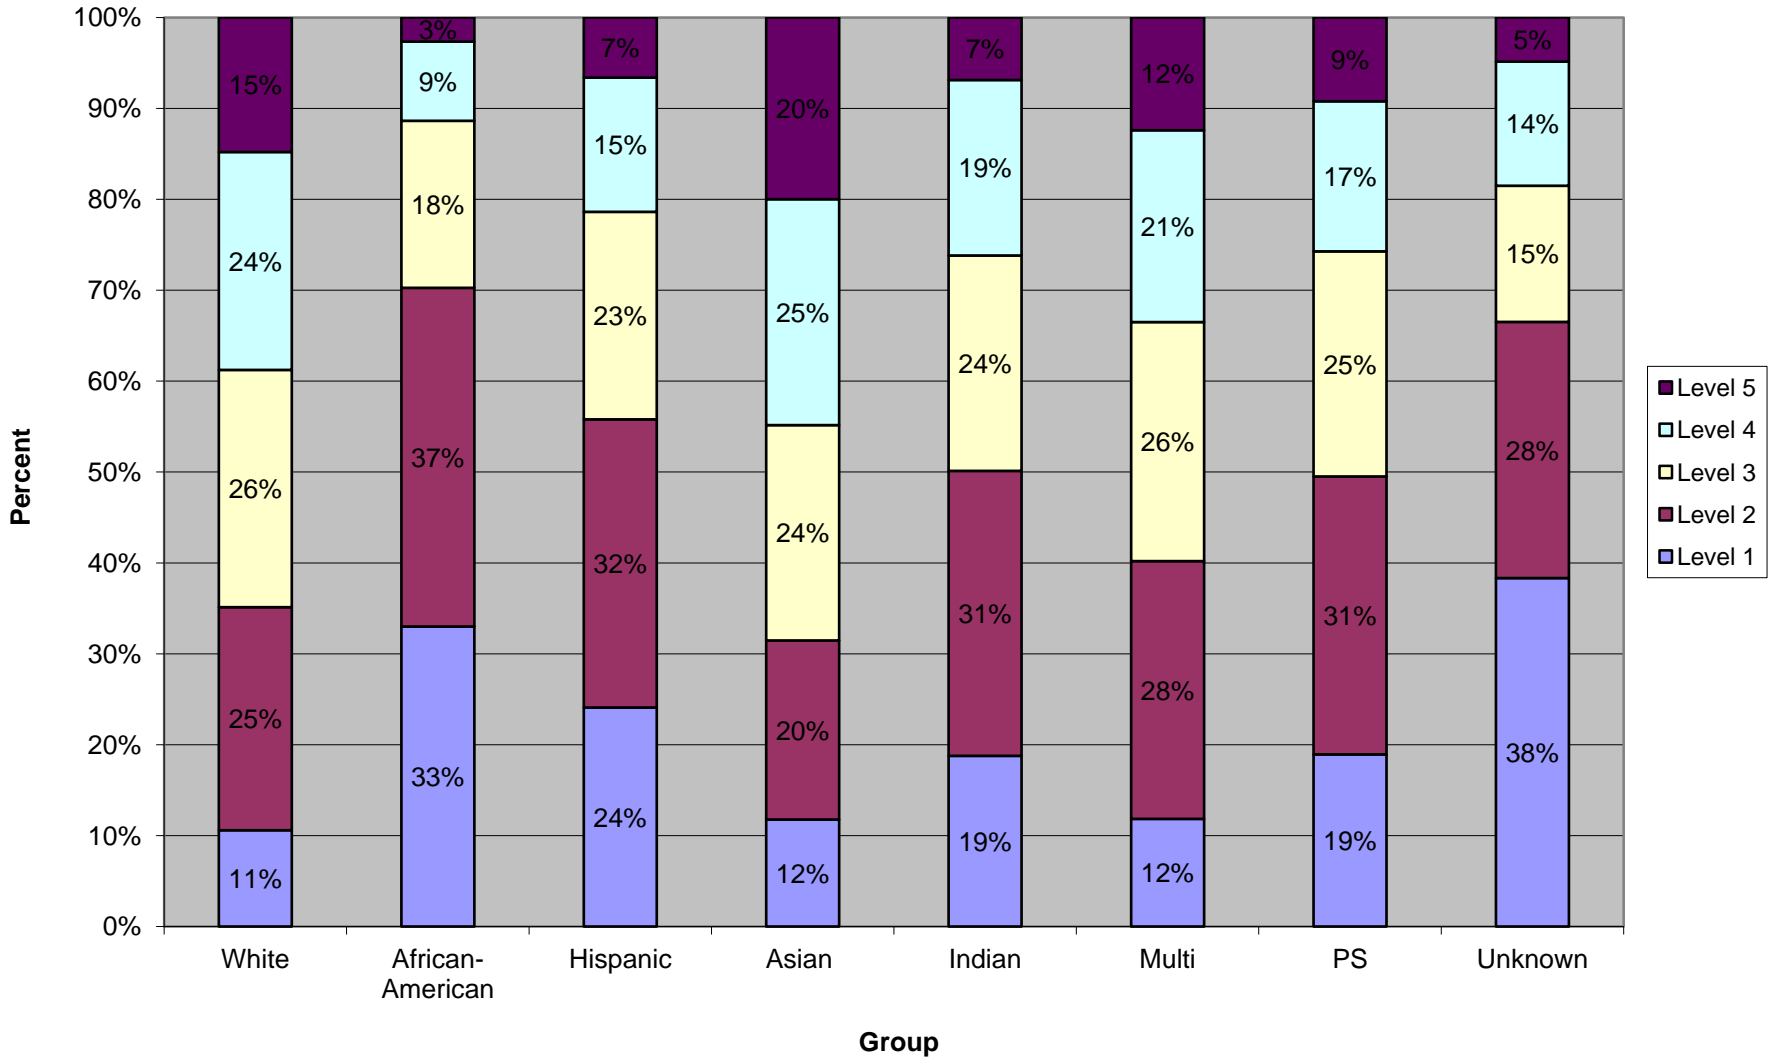

Grade 8 Reading AL Percentages—Recommended Cuts

Grade 9 Reading AL Percentages—Recommended Cuts