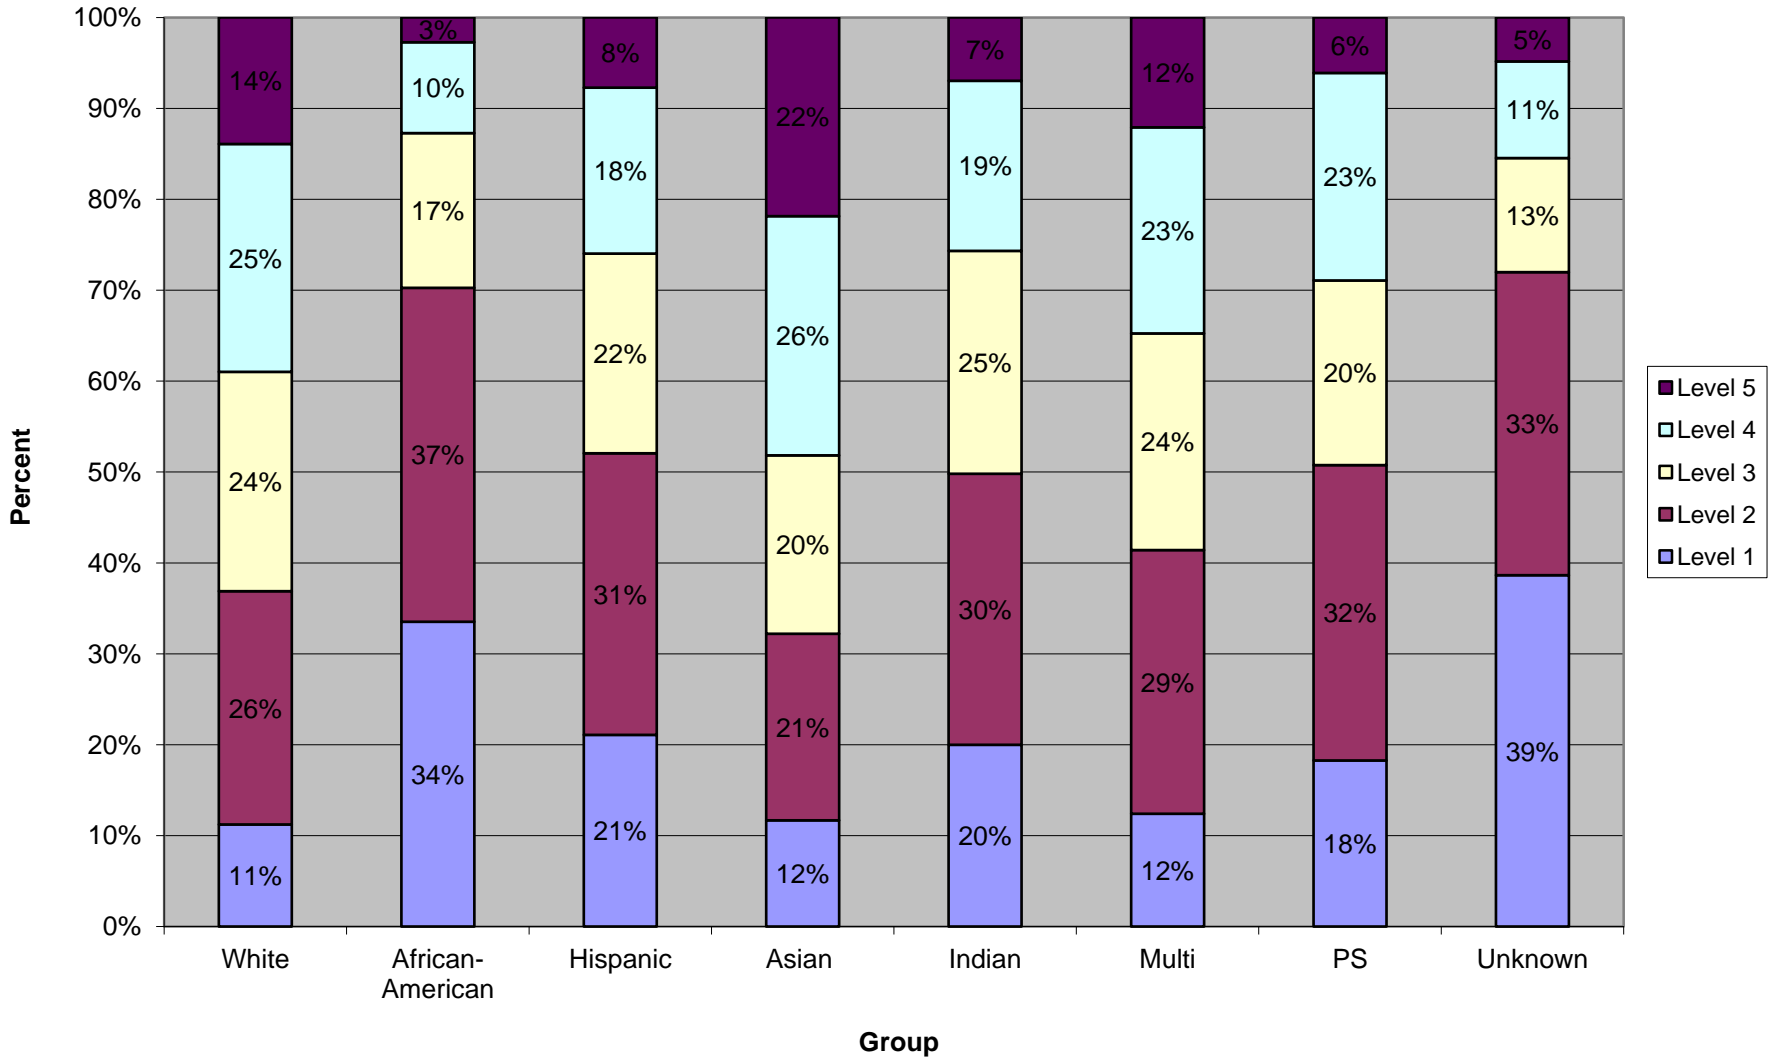

Grade 10 Reading AL Percentages—Recommended Cuts