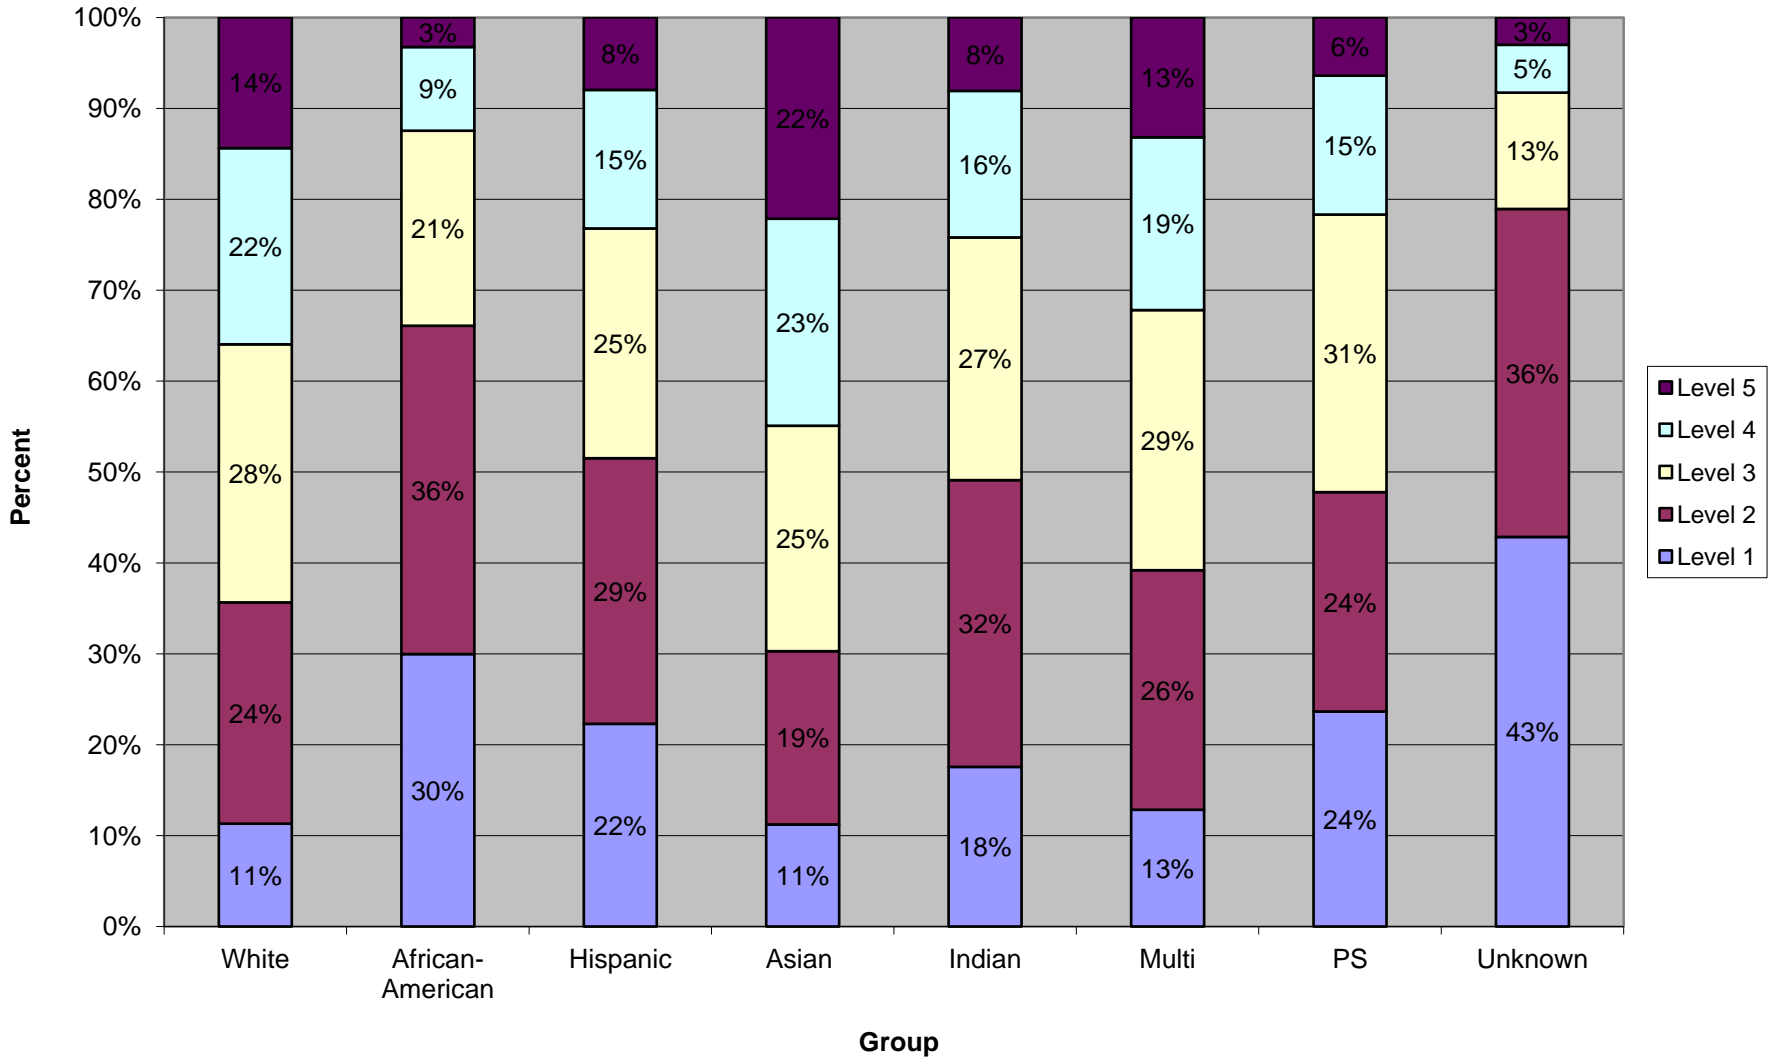

Grade 7 Reading AL Percentages—Recommended Cuts