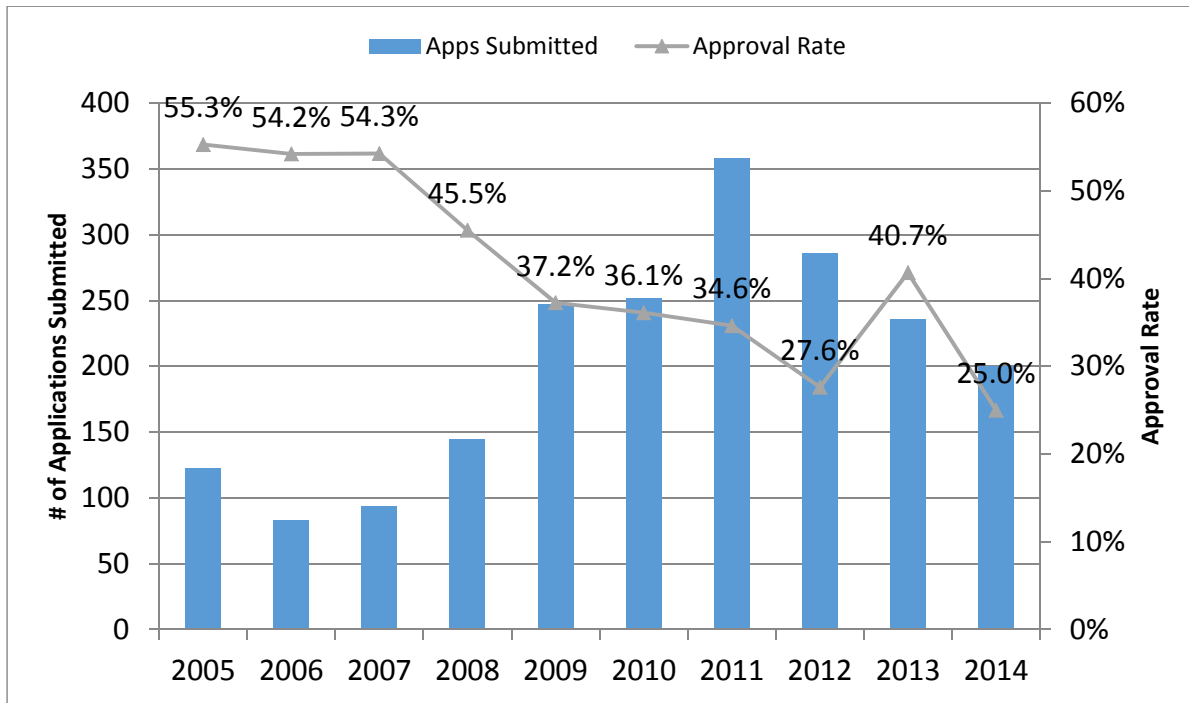

Figure 1. History of Application Approval Rate

Findings

The biggest account for the most. Fifty-seven percent of the 199 charter applications statewide were submitted to just five districts – Miami-Dade (36 applications); Broward County (32); Palm Beach (22); Hillsborough: (12); and Duval (12).

Approval rates vary widely. The “Big Five” charter authorizers mentioned above had an approval rate that mirrored the rest of the state: 25 percent. But that number masks wildly different approval rates among two districts (see Figure 2). Broward County, for instance, had a 41 percent approval rate, the highest among any district that received more than 10 applications. The lowest was Palm Beach, which approved none of the applications it received.

It takes time. The vast majority of charter applications did not see any action by district authorizers until after the 60 days required by the charter school law – 1002.33(6)(b)3.a., Florida Statutes. While the law does allow an extension if both parties “mutually agree in writing,” just 16 percent of the 50 applications approved by districts statewide were approved within that 60-day window.

Relatively few draft applications. Despite a law enabling applicants to submit a draft application to their school districts for feedback on any material deficiencies, districts received just 43 drafts by the statutory deadline of May 1. Twelve of those, or 28 percent, went on to win approval by their districts.