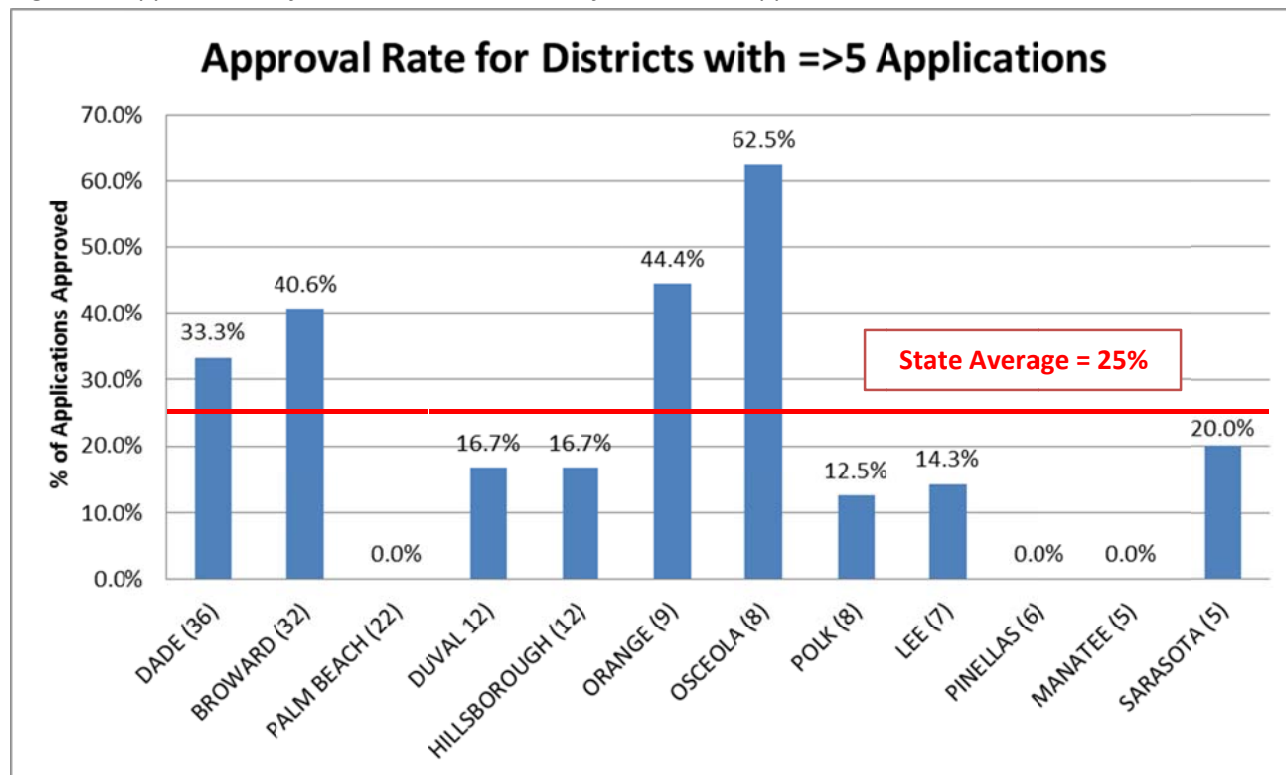

No virtual charters. Districts received no virtual charter school applications (though they received three draft applications, none of the applicants submitted a final application by the August 1 deadline).

Figure 2. Approval rate for districts that received five or more applications

Professional Development for Authorizers

For nearly two years, the Florida Department of Education has intensified its professional development offerings and tools for school district charter school sponsors. They include:

Principles and Standards. The Department partnered with authorizers, charter school operators and other stakeholders to develop the Florida Principles & Standards for Quality Authorizing. That document can be found at <http://www.fldoe.org/core/fileparse.php/5423/urlt/Florida-Principles-and-Standards-Final-Proof.pdf>

Authorizer evaluations. The Department contracted with the National Association of Charter School Authorizers (NACSA) to conduct comprehensive assessments of the strengths and weaknesses of