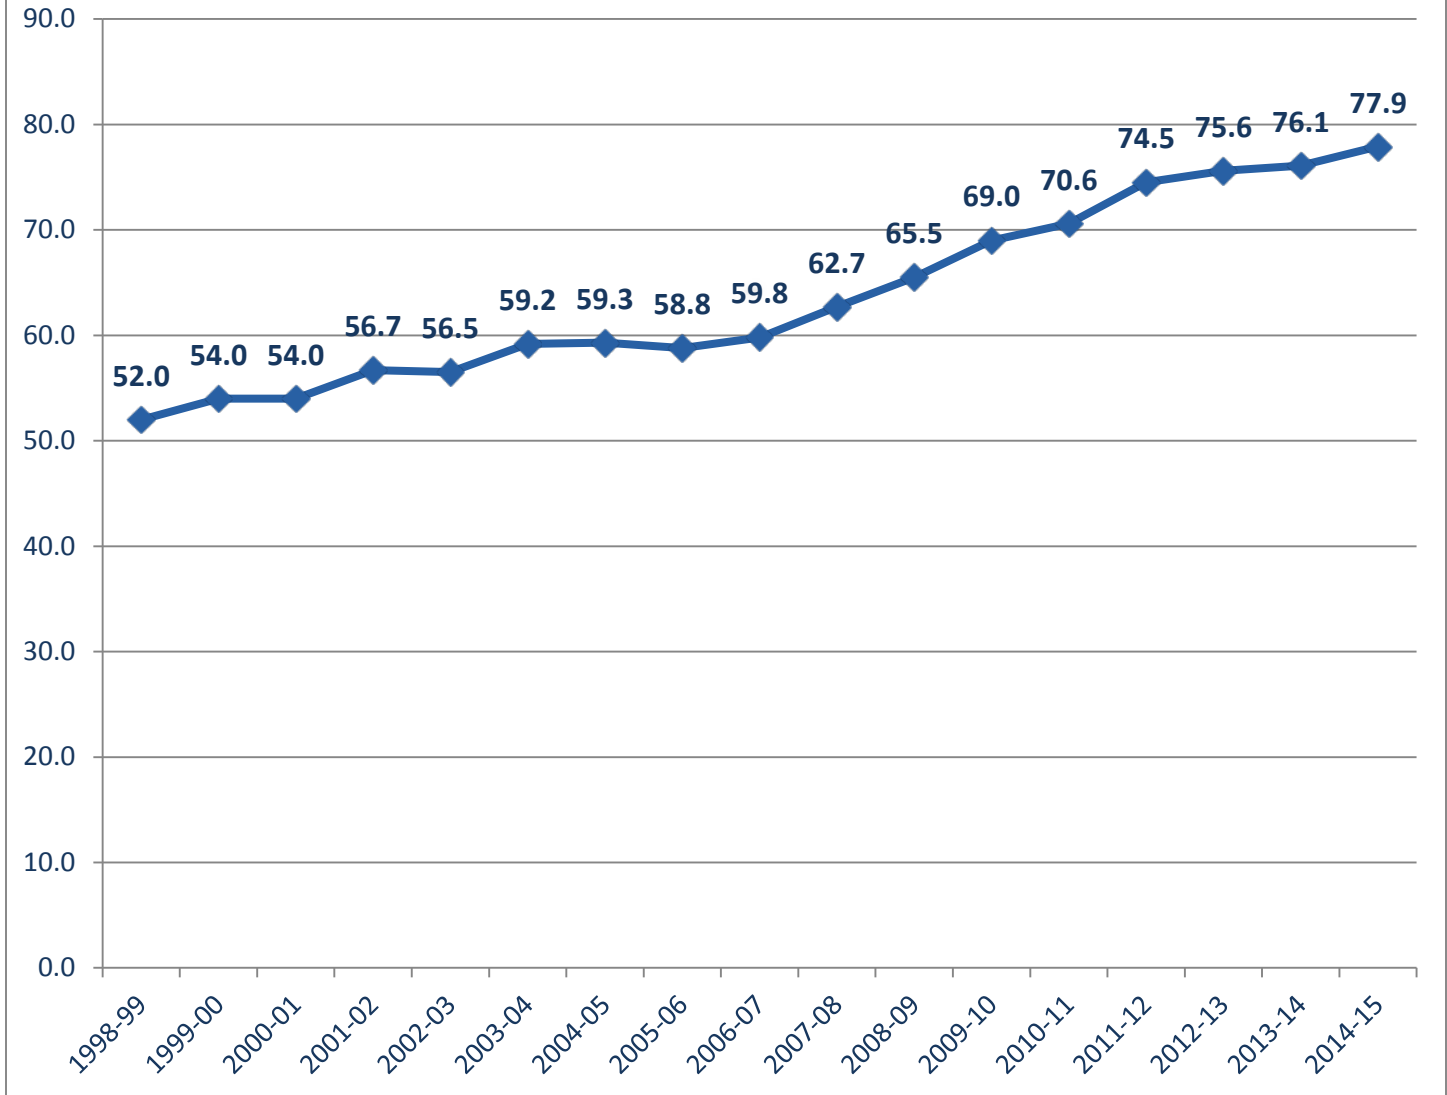

## Florida's Graduation Rate 1998-99 to 2014-15

Note: The graduation rate used in this graph is based on the business rules required for the Uniform Federal Graduation Rate required by the USDOE for the 2010-11 school year and beyond.