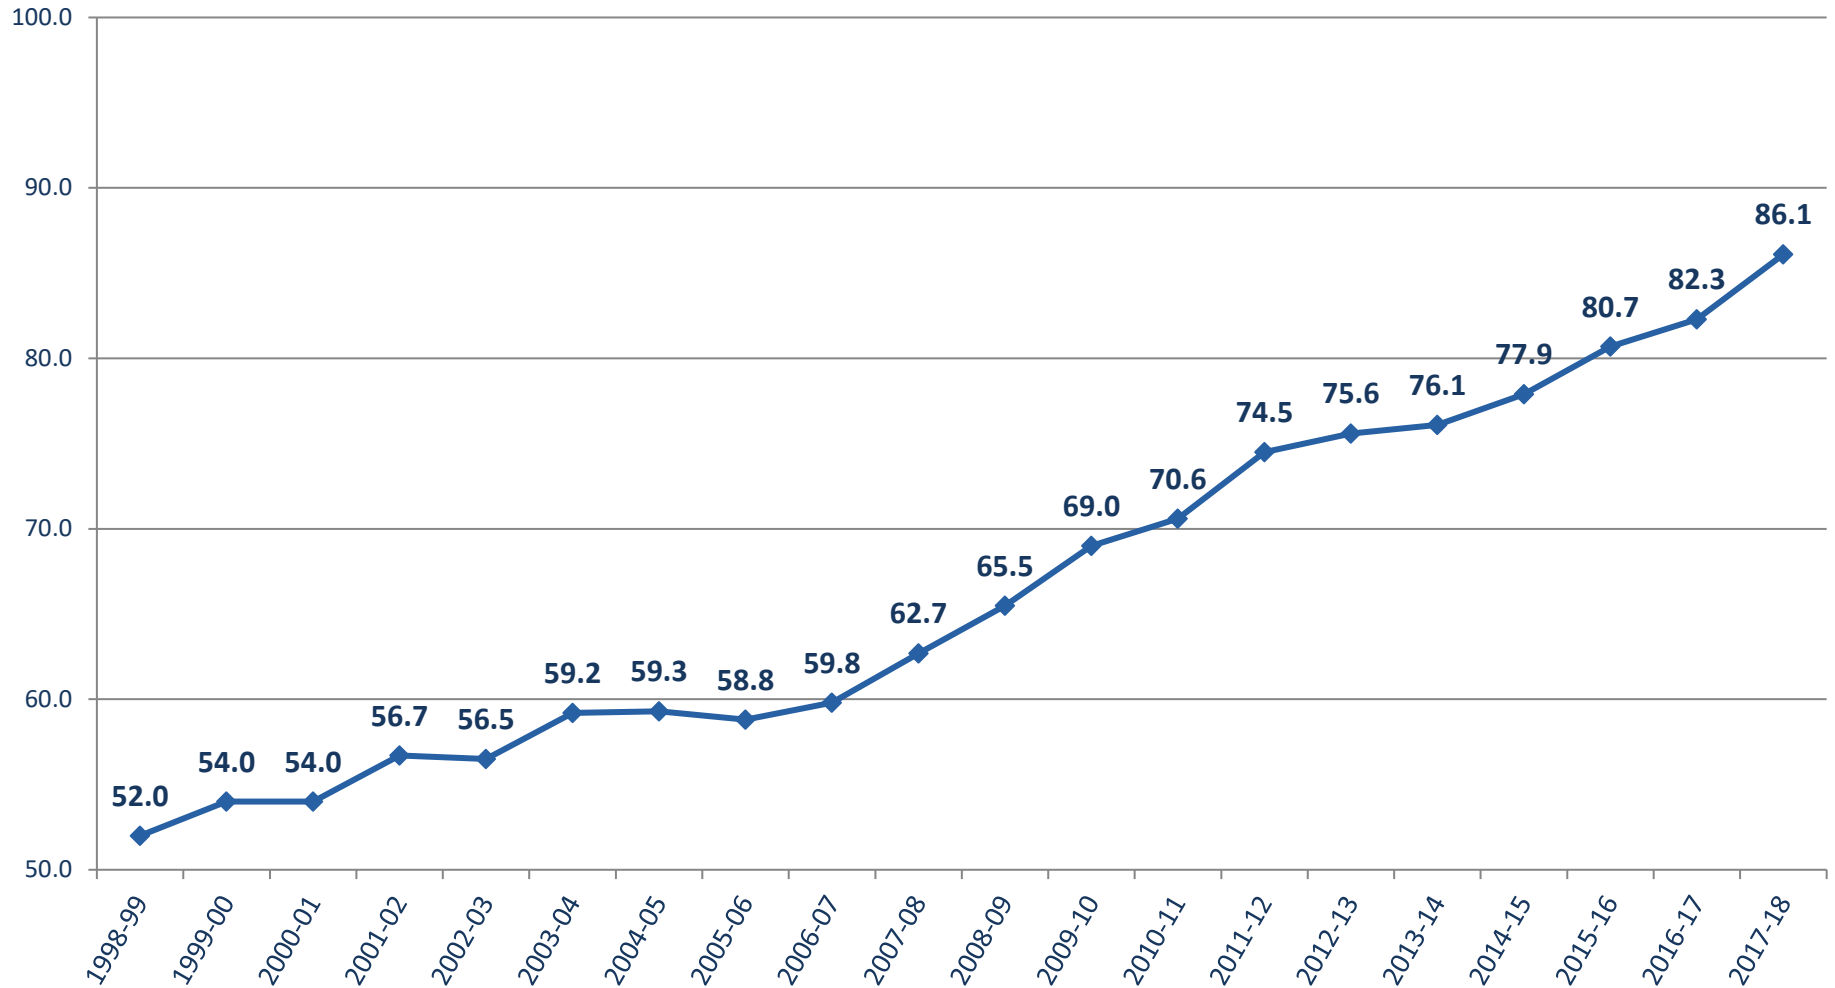

Florida's Graduation Rate 1998-99 to 2017-18

Note: The graduation rate used in this graph is based on the business rules required for the Uniform Federal Graduation Rate required by the USDOE for the 2010-11 school year and beyond.