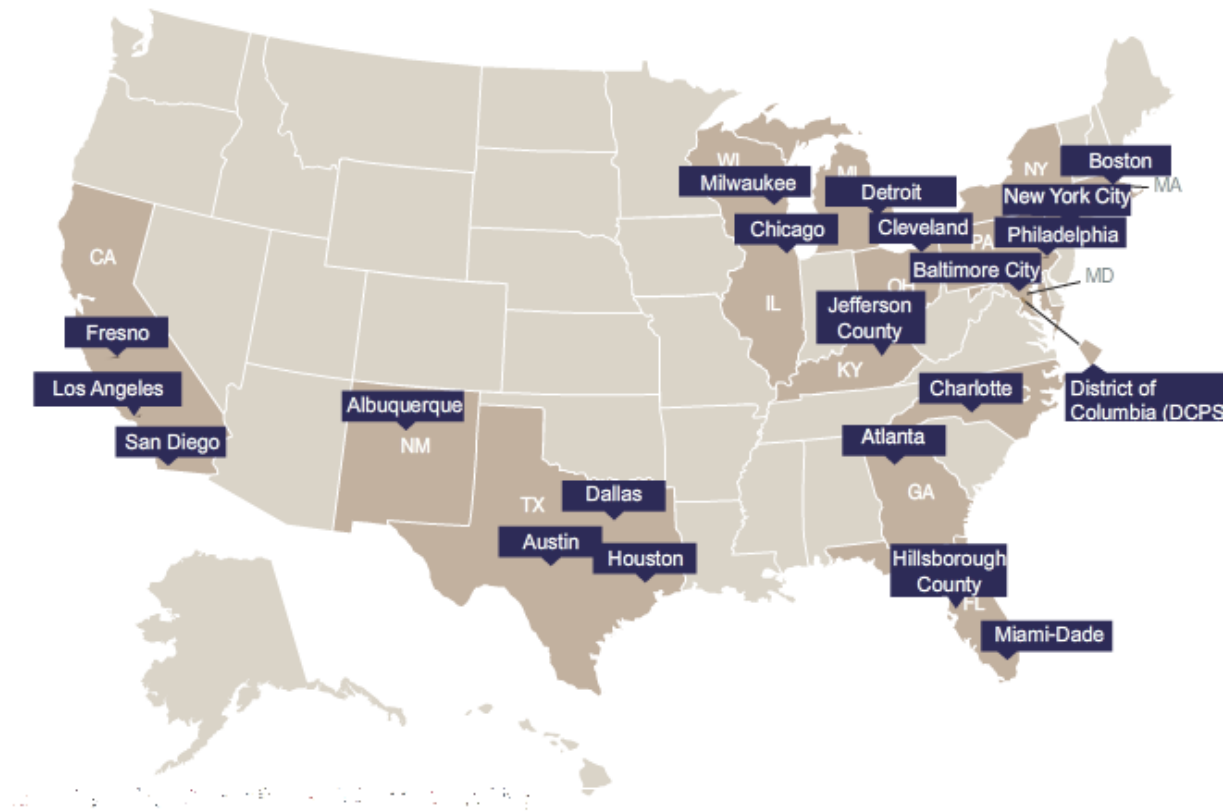

Trial Urban Districts Participating in 2013 NAEP

The locations of the trial urban districts (TUDA) participating in NAEP 2013 are indicated above: Albuquerque Public Schools, Atlanta Public Schools, Austin Independent School District, Baltimore City Public Schools, Boston Public Schools, Charlotte-Mecklenburg Schools, Chicago Public Schools, Cleveland Metropolitan School District, Dallas Independent School District, Detroit Public Schools, District of Columbia Public Schools, Fresno Unified School District, Hillsborough County (FL) Public Schools, Houston Independent School District, Jefferson County Public Schools (Louisville, KY), Los Angeles Unified School District, Miami-Dade County Public Schools, Milwaukee Public Schools, New York City Department of Education, San Diego Unified School District, School District of Philadelphia.