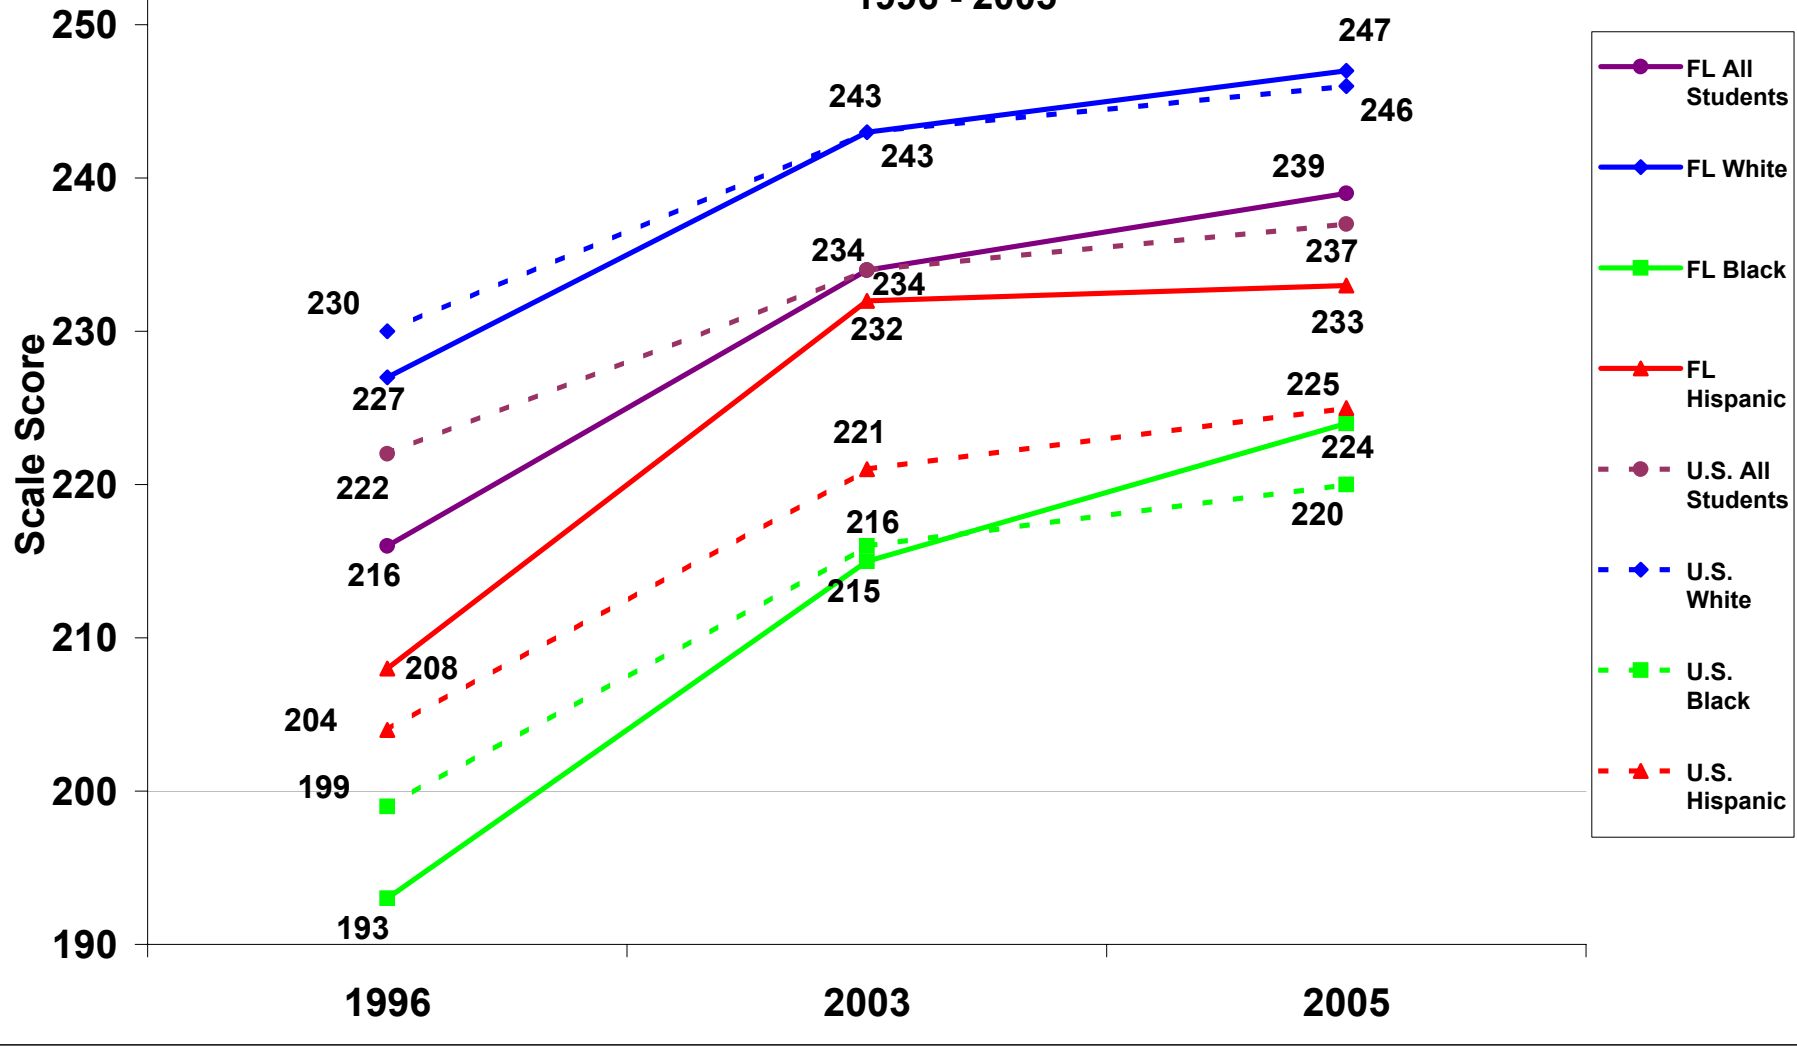

National Assessment of Educational Progress Grade 4 Reading Florida and the Nation 1998 - 2005

**National Assessment of Educational Progress
Grade 4 Mathematics Scale Scores
Florida and the Nation
1996 - 2005**

National Assessment of Educational Progress Grade 8 Mathematics Scales Scores Florida and the Nation

1996 - 2005

**National Assessment of Educational Progress
Grade 8 Reading Scale Scores
Florida and the Nation
1998 - 2005**