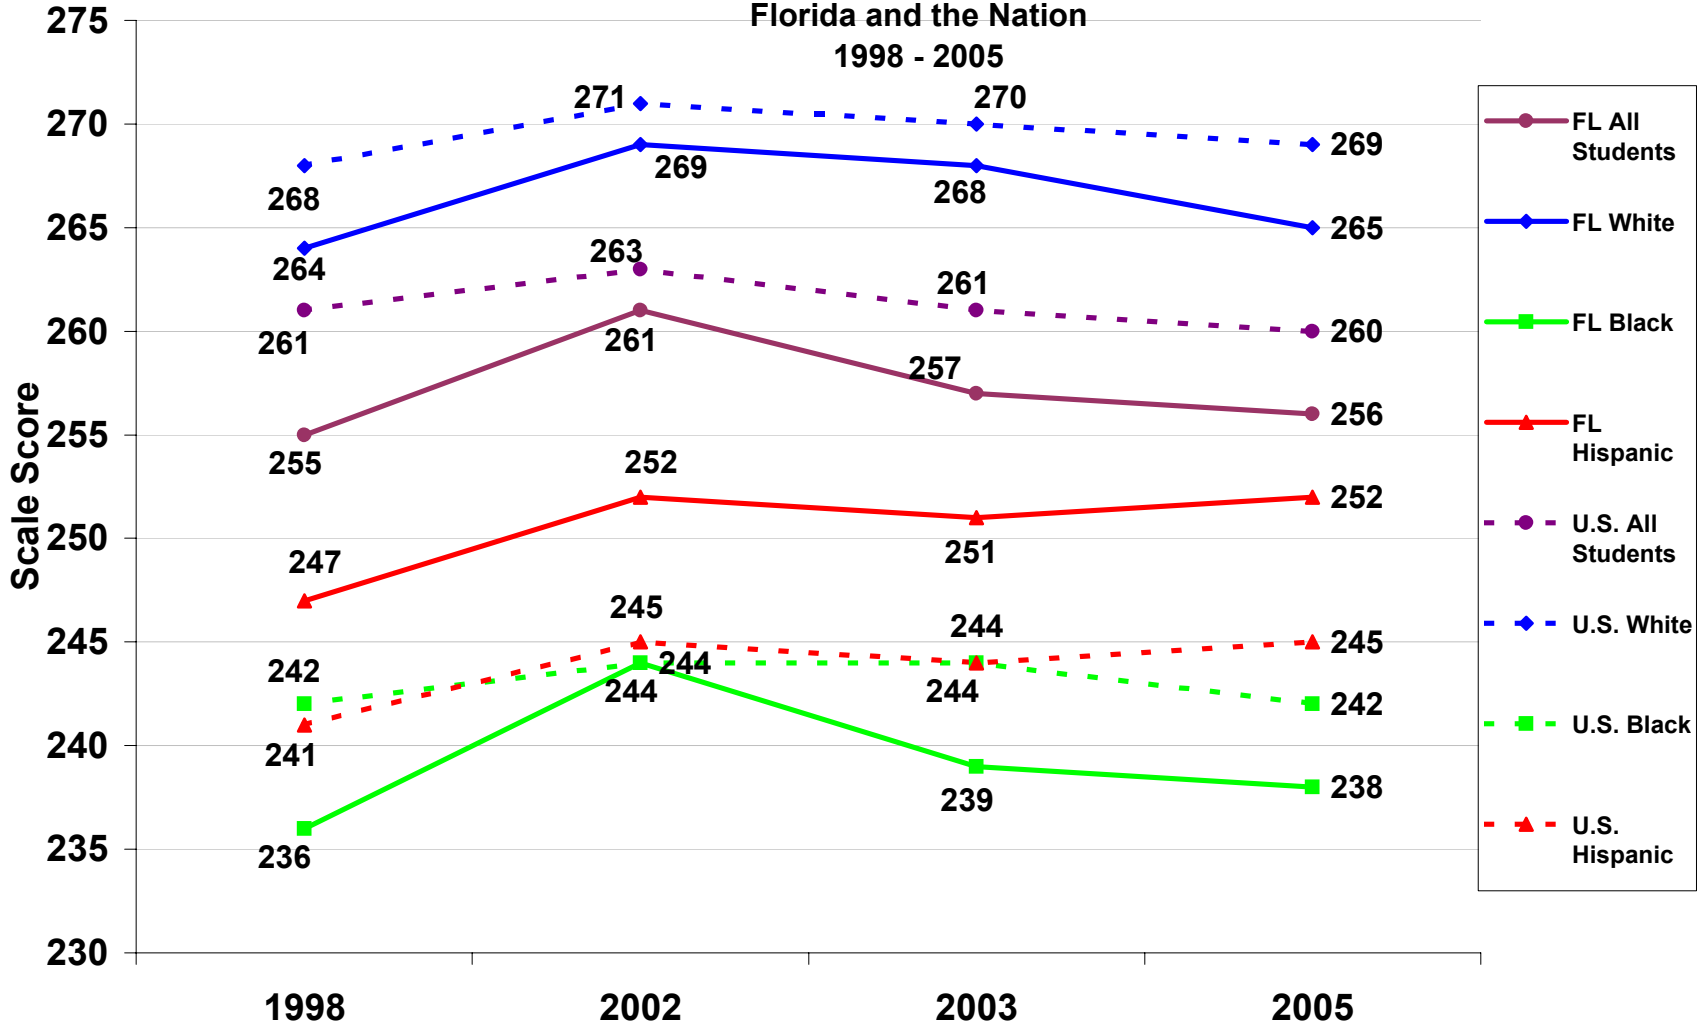

National Assessment of Educational Progress Grade 4 Reading Florida and the Nation 1998 - 2005

**National Assessment of Educational Progress
Grade 4 Mathematics Scale Scores
Florida and the Nation
1996 - 2005**

National Assessment of Educational Progress Grade 8 Mathematics Scales Scores Florida and the Nation

1996 - 2005

**National Assessment of Educational Progress
Grade 8 Reading Scale Scores
Florida and the Nation
1998 - 2005**