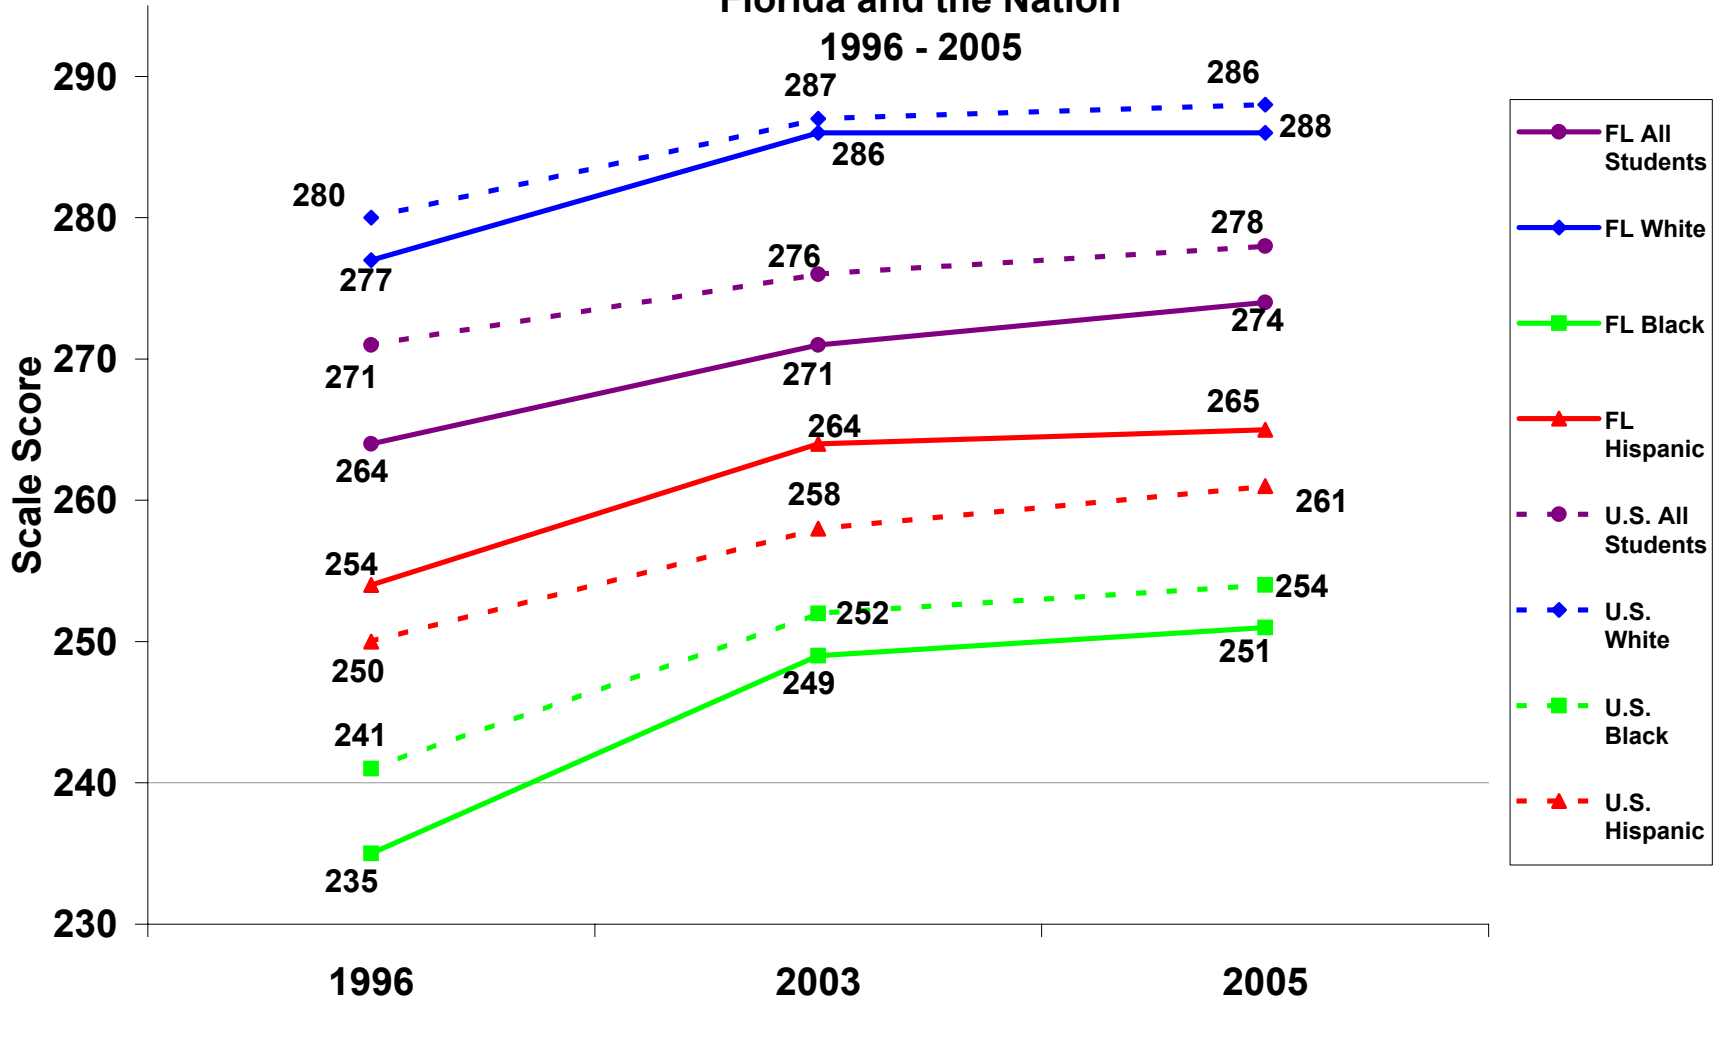

National Assessment of Educational Progress Grade 4 Reading Florida and the Nation 1998 - 2005

**National Assessment of Educational Progress
Grade 4 Mathematics Scale Scores
Florida and the Nation
1996 - 2005**

National Assessment of Educational Progress Grade 8 Mathematics Scales Scores Florida and the Nation

1996 - 2005

**National Assessment of Educational Progress
Grade 8 Reading Scale Scores
Florida and the Nation
1998 - 2005**