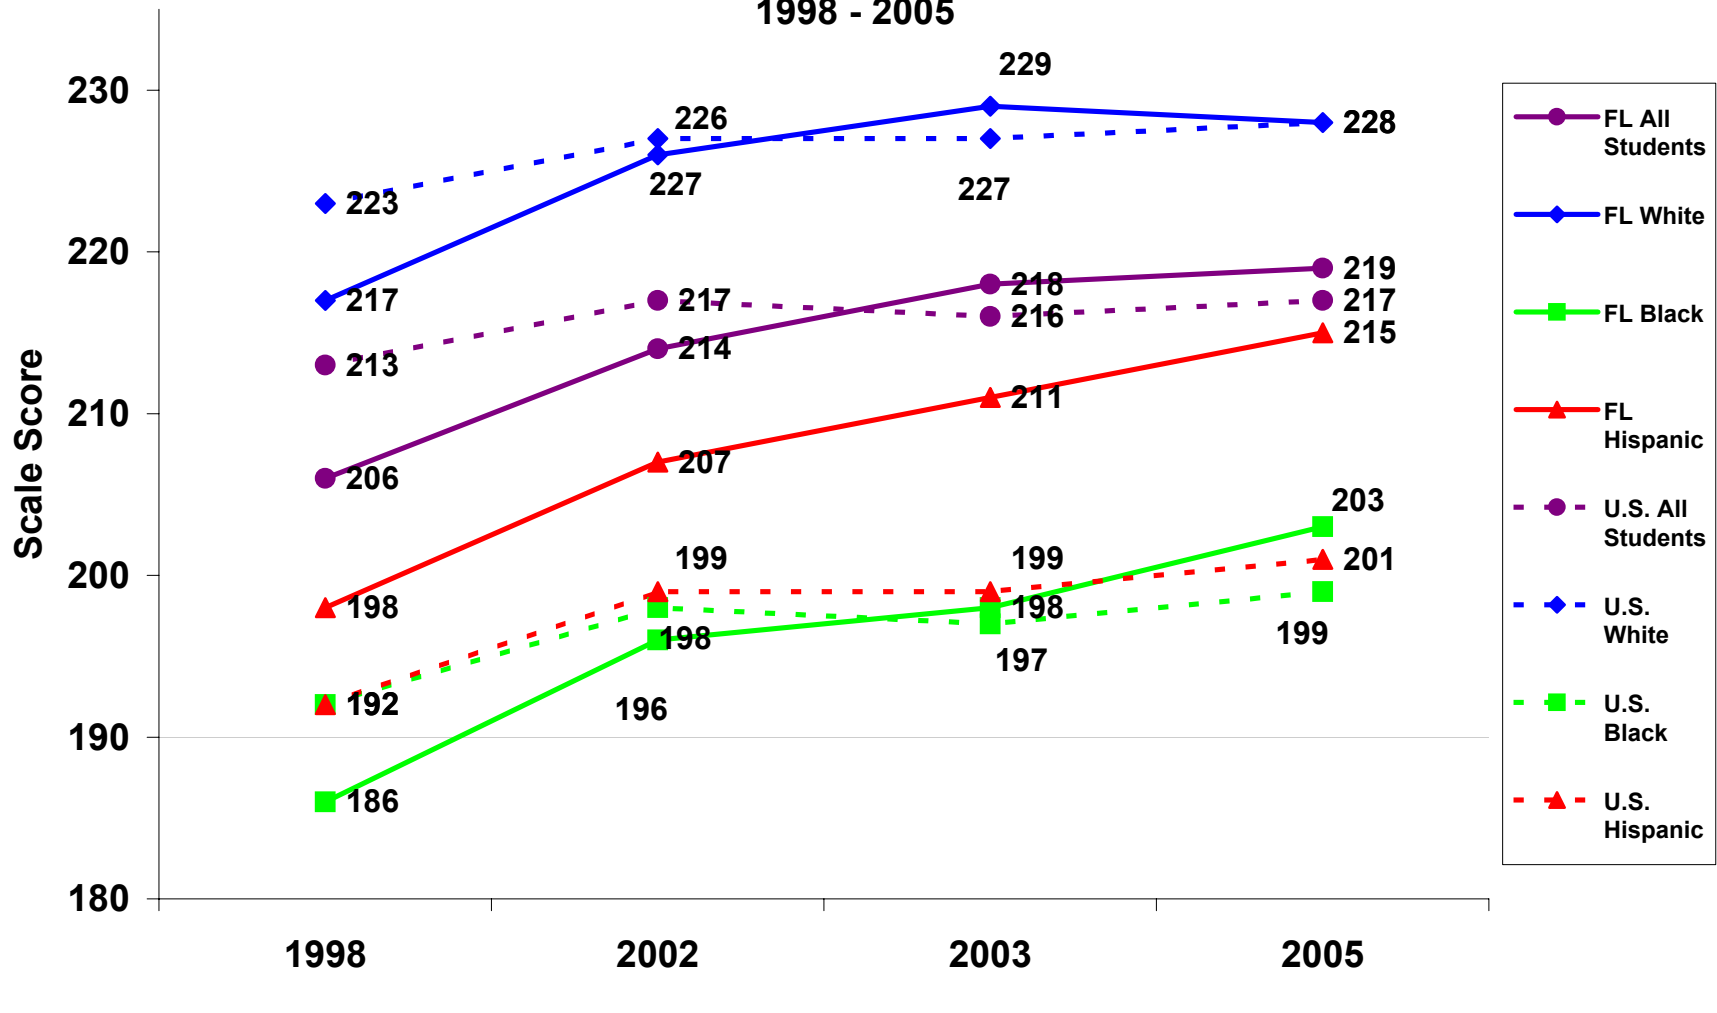

National Assessment of Educational Progress Grade 4 Reading Florida and the Nation 1998 - 2005

**National Assessment of Educational Progress
Grade 4 Mathematics Scale Scores
Florida and the Nation
1996 - 2005**

National Assessment of Educational Progress Grade 8 Mathematics Scales Scores Florida and the Nation

1996 - 2005

**National Assessment of Educational Progress
Grade 8 Reading Scale Scores
Florida and the Nation
1998 - 2005**