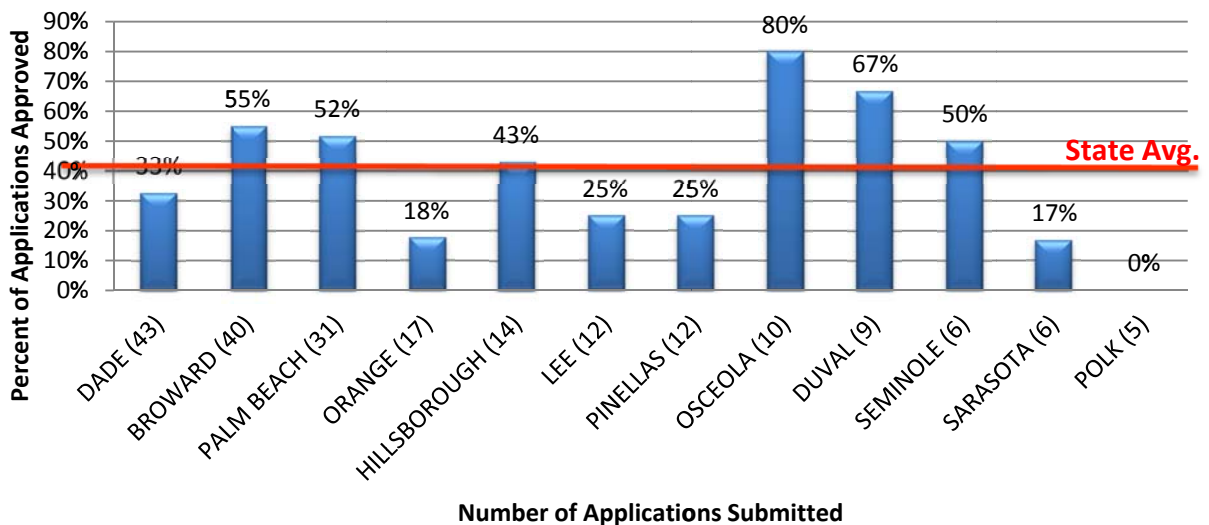

Approval Rate for Districts with at least 5 Charter School Applications