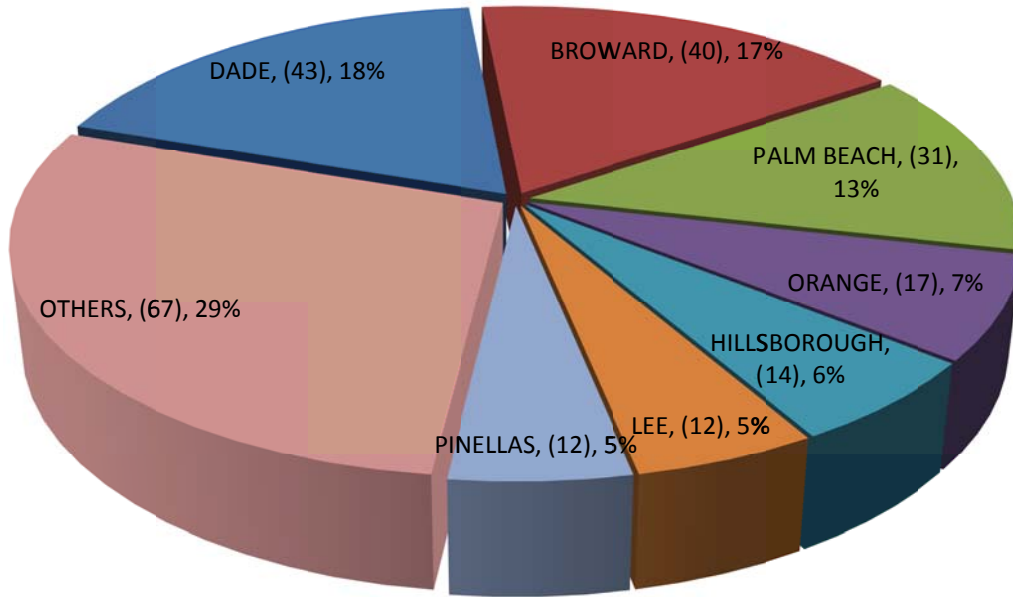

2013 Charter School Applications (236 total)