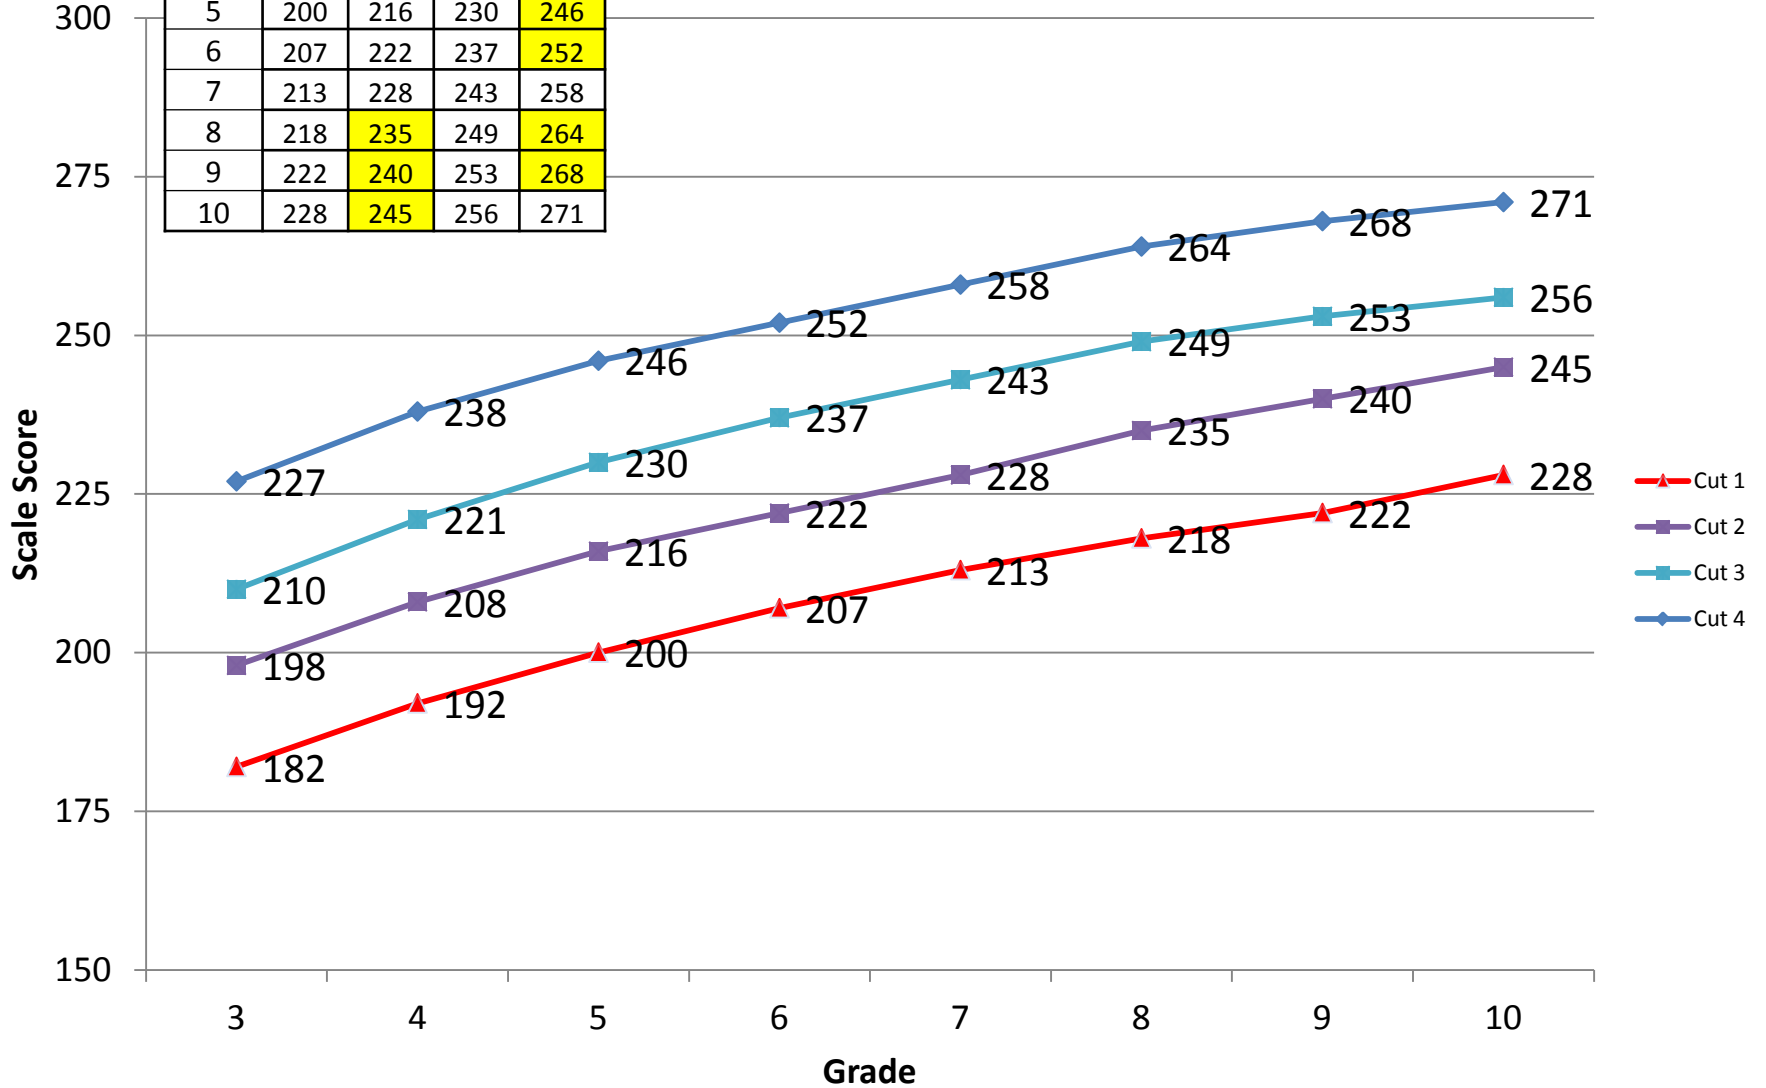

Scale Score Cuts

Grade	Cut 1	Cut 2	Cut 3	Cut 4
3	182	198	210	227
4	192	208	221	238
5	200	216	230	246
6	207	222	237	252
7	213	228	243	258
8	218	235	249	264
9	222	240	253	268
10	228	245	256	271

## Reading Scale Score Cuts

Cut 1 = Level 2 minimum score, Cut 2 = Level 3 minimum score, Cut 3 = Level 4 minimum score, Cut 4 = Level 5 minimum score

**Achievement Level Scale Score Cuts**

	Cut 1	Cut 2	Cut 3	Cut 4
Algebra 1 EOC Assessment	375	399	425	437

Cut 1 = Level 2 minimum score, Cut 2 = Level 3 minimum score, Cut 3 = Level 4 minimum score, Cut 4 = Level 5 minimum score

###