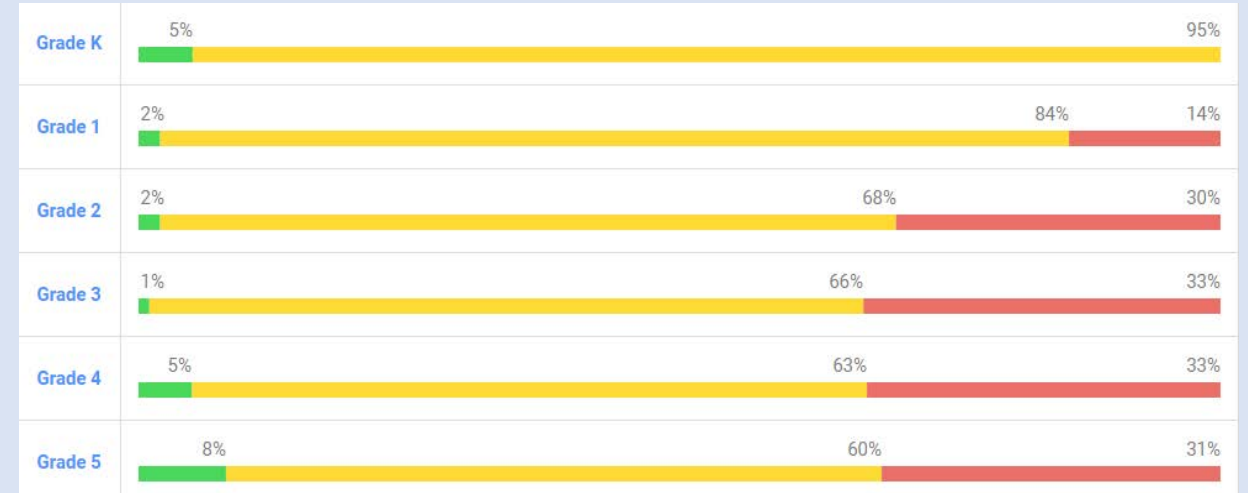

Harbour View i-Ready AP1 Data

Reading

Math