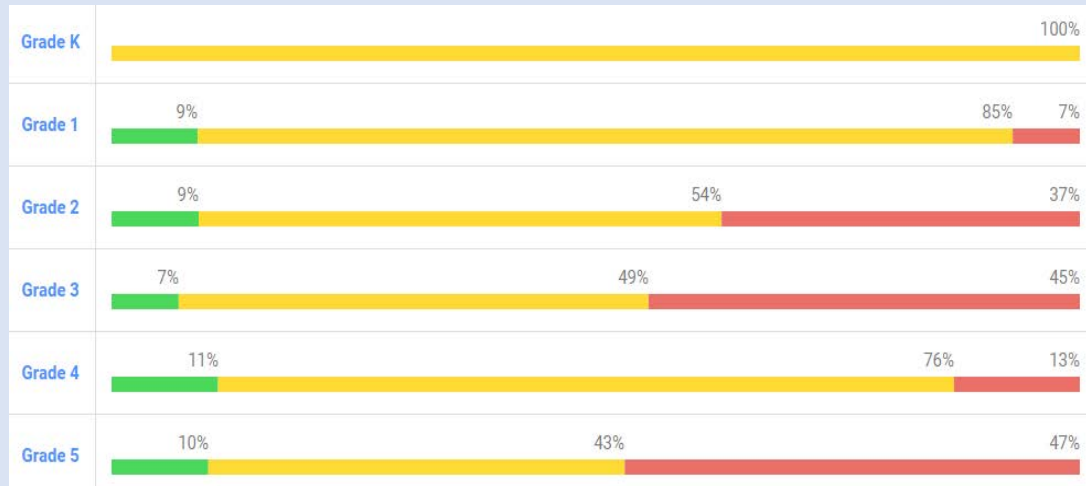

Legacy i-Ready AP1 Data

Reading