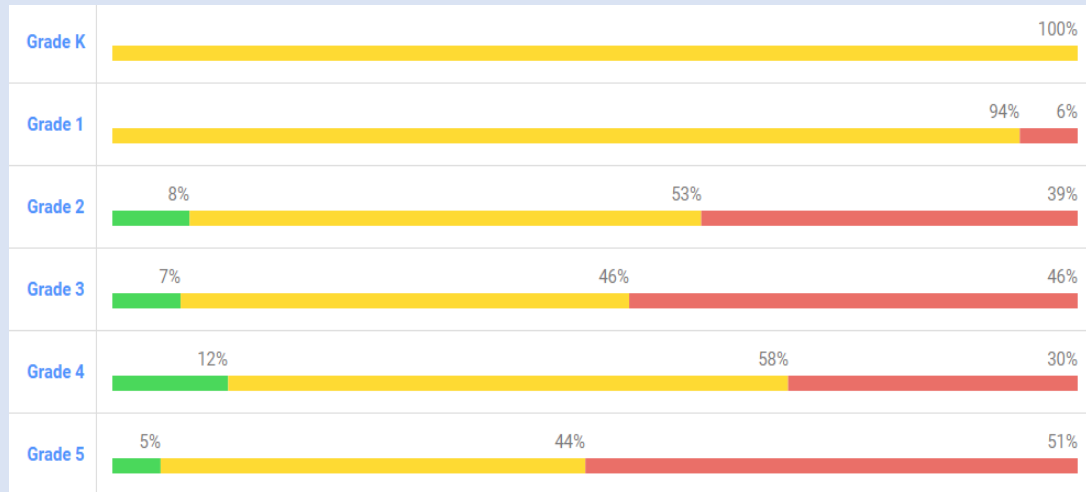

Anthony i-Ready AP1 Data

Reading