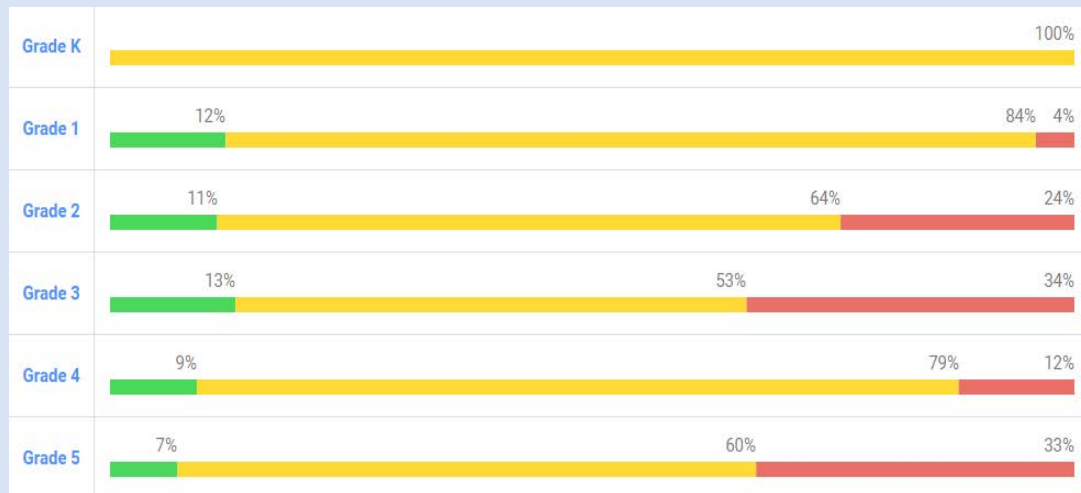

Reading

Math

Bellevue-Santos i-Ready AP1 Data

Reading

Math

Eighth Street i-Ready AP1 Data

Reading

Math