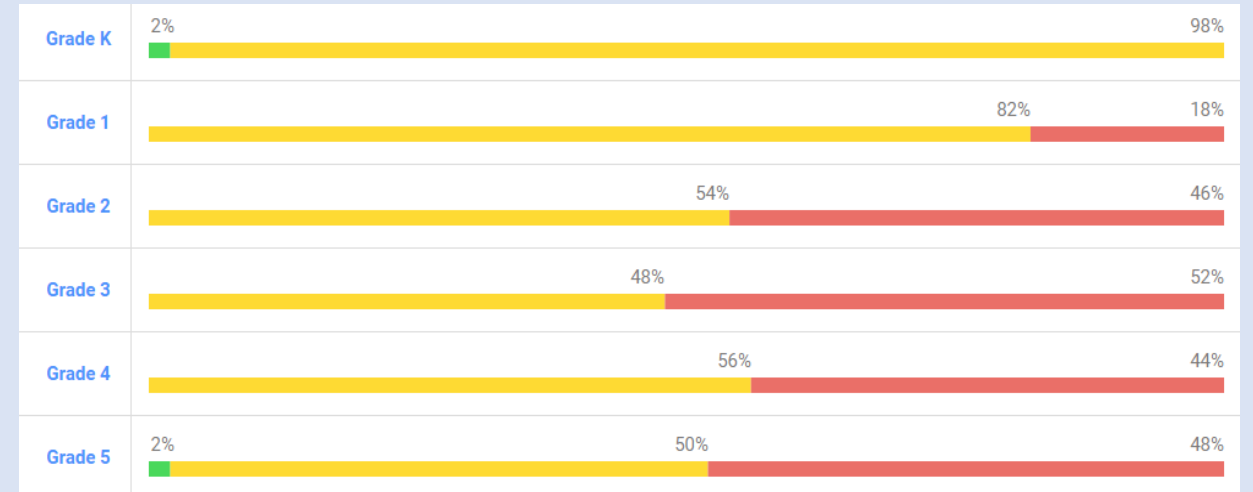

Evergreen i-Ready AP1 Data

Reading

Math