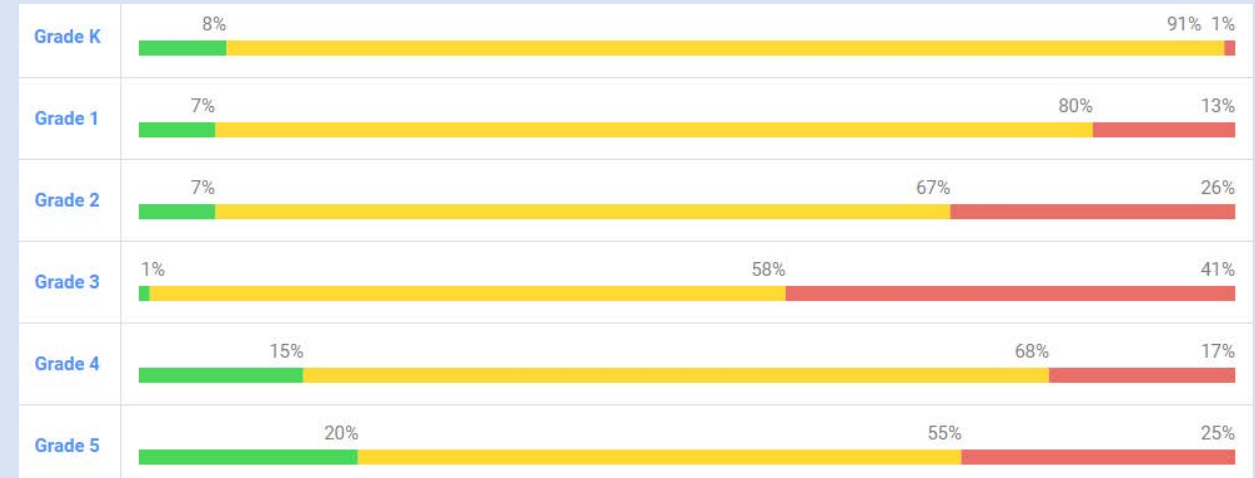

Math

Shady Hill i-Ready AP1 Data

Reading

Math

South Ocala i-Ready AP1 Data

Reading

Math

Sunrise i-Ready AP1 Data