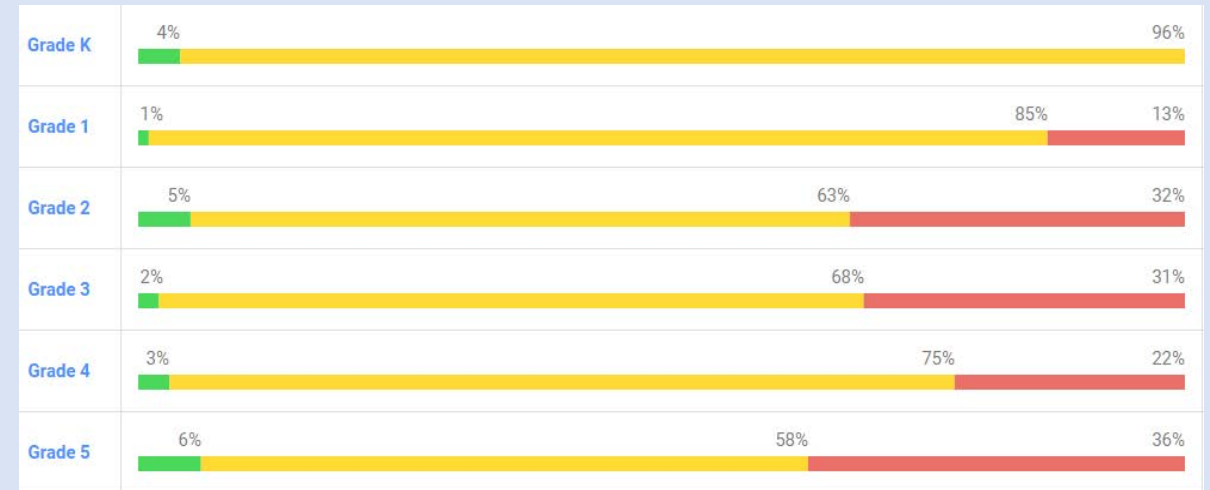

Reading

Math

Dr. N.H. Jones i-Ready AP1 Data

Reading

Math

East Marion i-Ready AP1 Data

Reading

Math