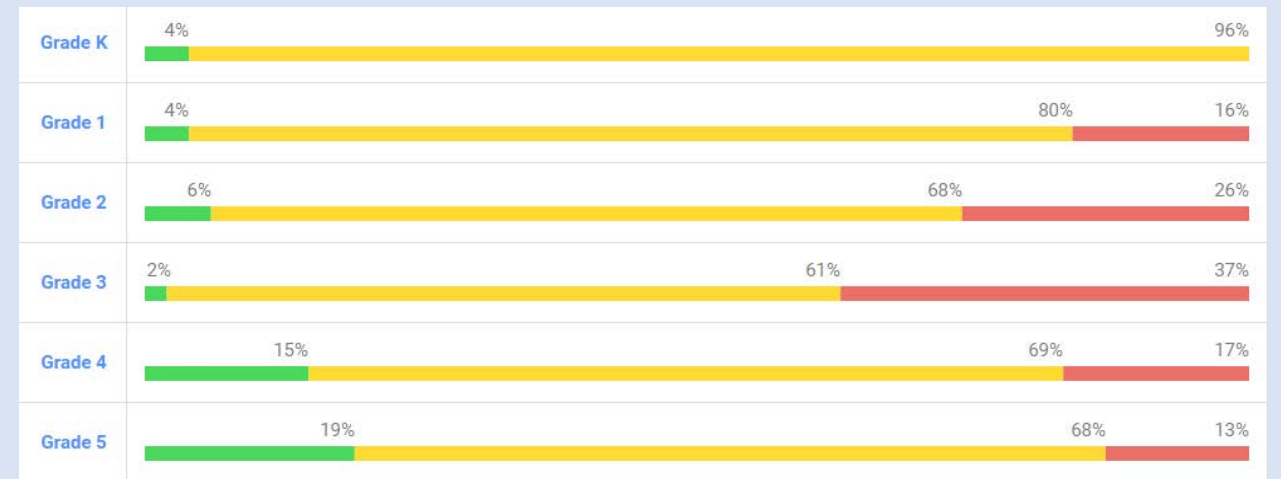

Math

Shady Hill i-Ready AP1 Data

Reading

Math

South Ocala i-Ready AP1 Data

Reading

Math

Sunrise i-Ready AP1 Data