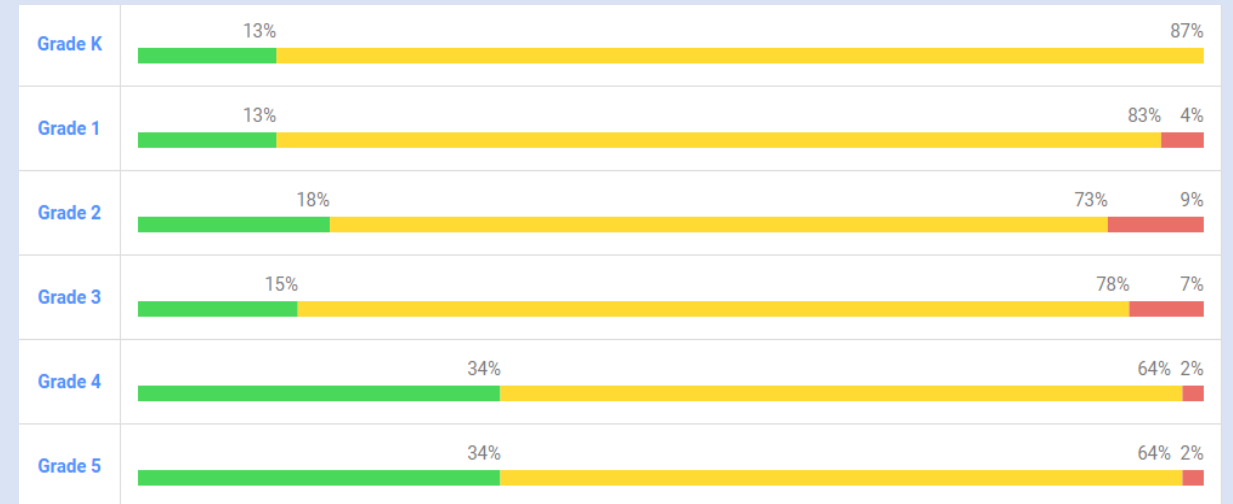

Reading

Math

Dr. N.H. Jones i-Ready AP1 Data

Reading

Math

East Marion i-Ready AP1 Data

Reading

Math