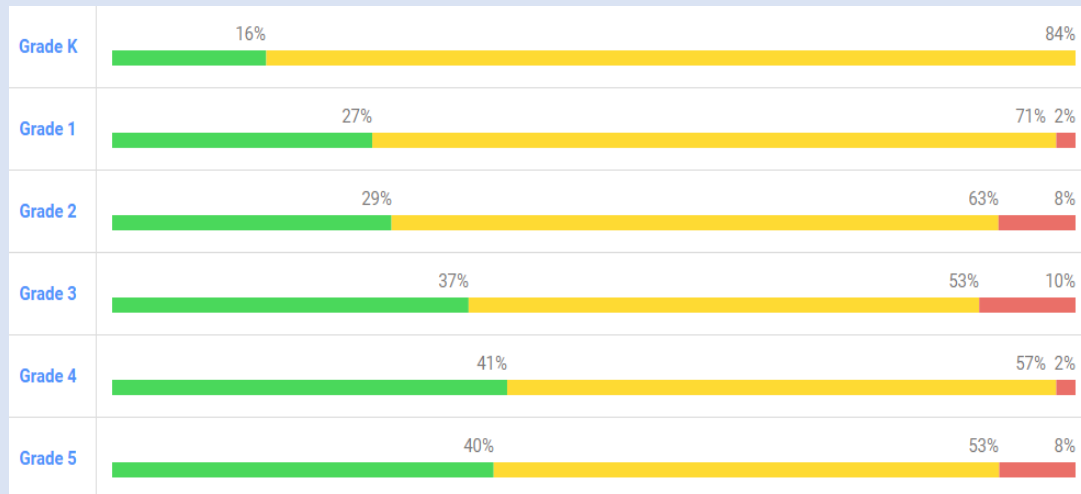

Reading

Math

Dr. N.H. Jones i-Ready AP1 Data

Reading

Math

East Marion i-Ready AP1 Data

Reading

Math