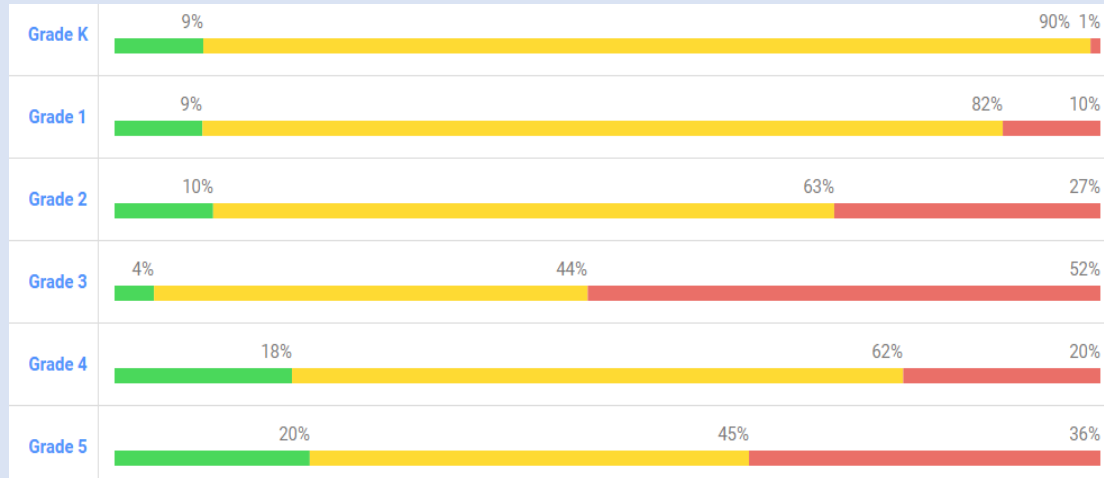

Math

Shady Hill i-Ready AP1 Data

Reading

Math

South Ocala i-Ready AP1 Data

Reading

Math

Sunrise i-Ready AP1 Data