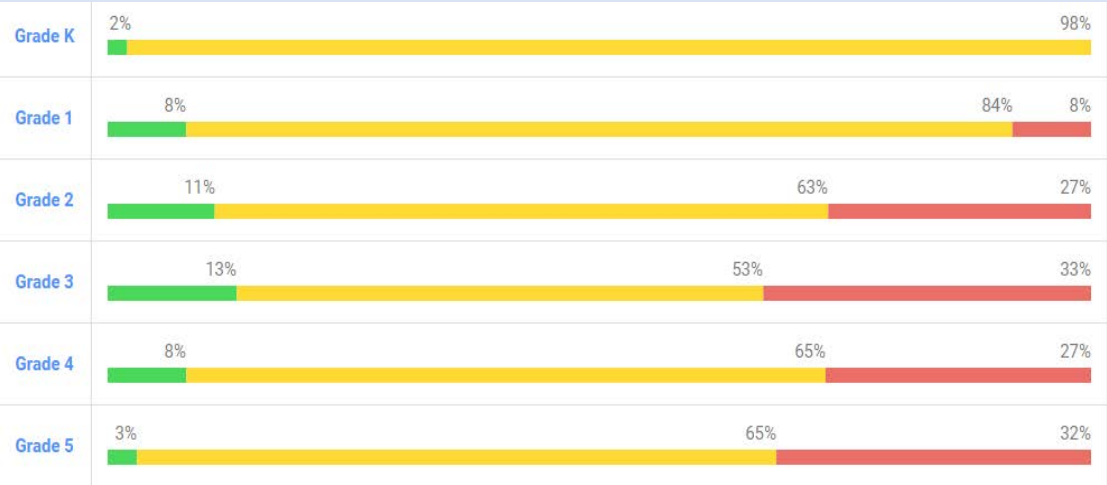

Marion Oaks i-Ready AP1 Data

Reading

Math

Romeo i-Ready AP1 Data

Reading

Math

Saddlewood i-Ready AP1 Data

Reading