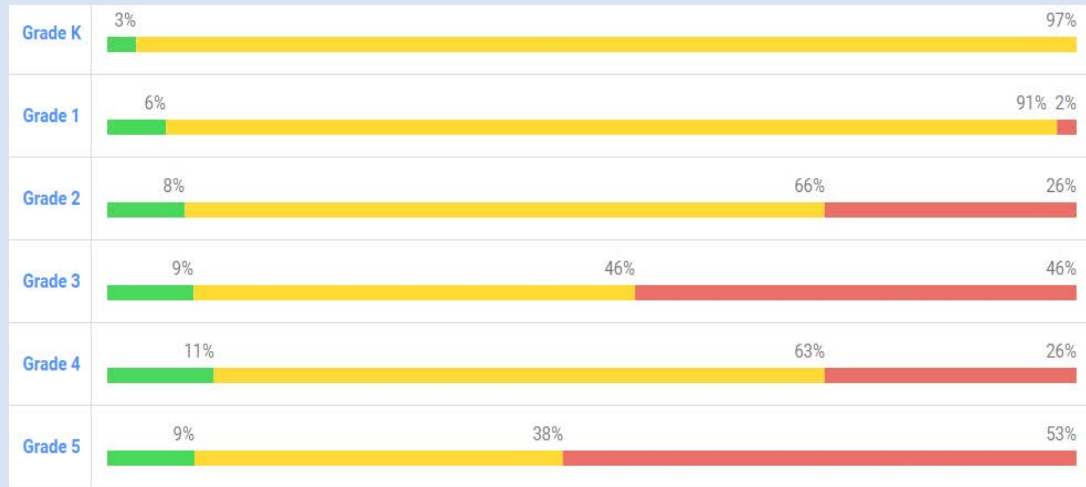

Evergreen i-Ready AP1 Data

Reading

Math

Fessenden i-Ready AP1 Data

Reading

Math

Fort McCoy (K-5) i-Ready AP1 Data

Reading