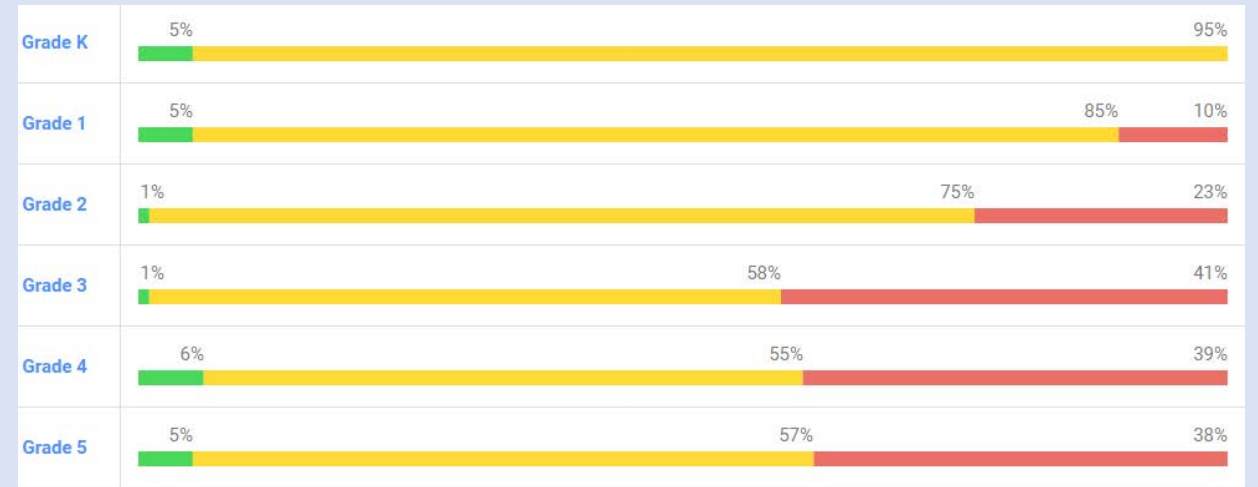

Fort McCoy (K-5) i-Ready AP1 Data

Reading

Math