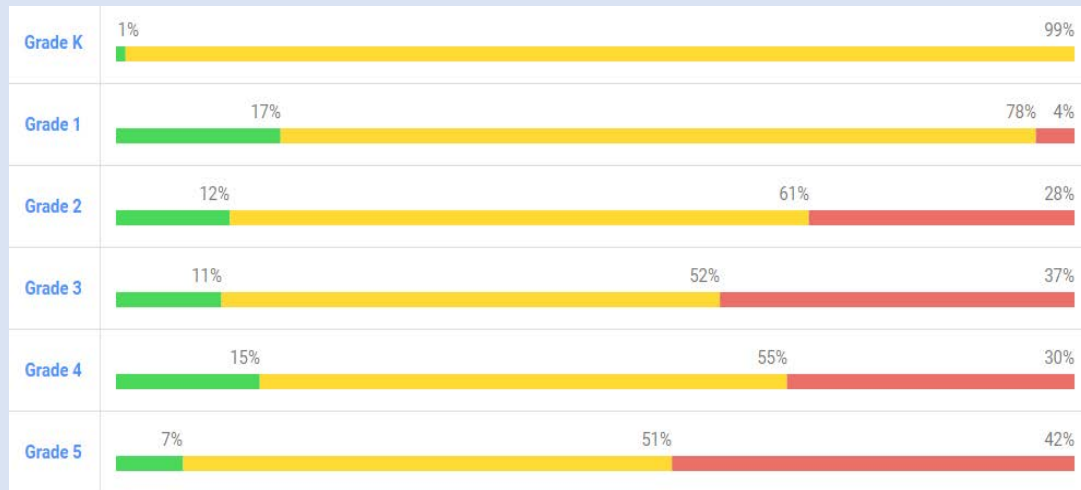

Emerald Shores i-Ready AP1 Data

Reading

Math

Greenway i-Ready AP1 Data

Reading

Math

Harbour View i-Ready AP1 Data

Reading