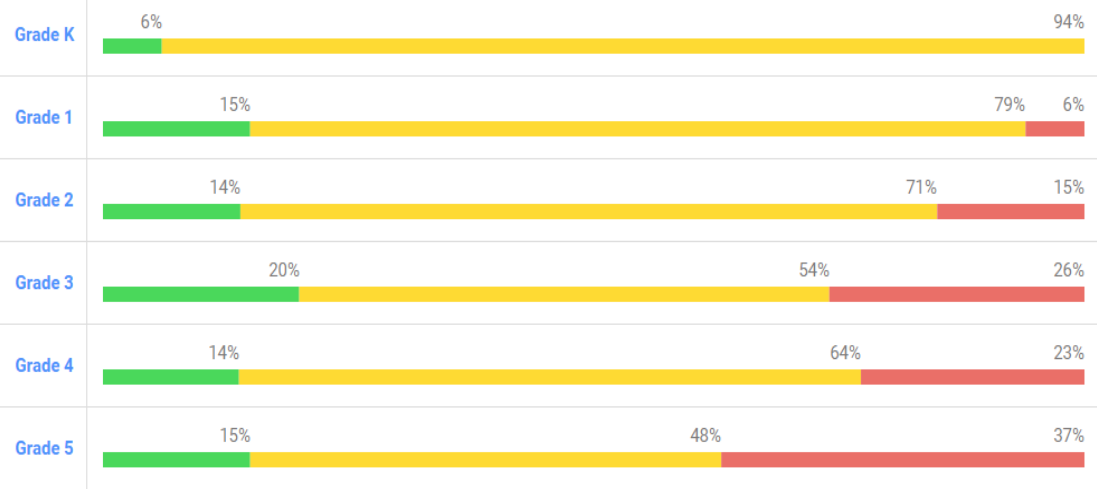

Reading

Math

Ward-Highlands i-Ready AP1 Data

Reading

Math

Area 3

- College Park
- Dunnellon
- Hammett Bowen Jr.
- Marion Oaks
- Romeo
- Saddlewood
- Shady Hill
- South Ocala
- Sunrise

College Park i-Ready AP1 Data