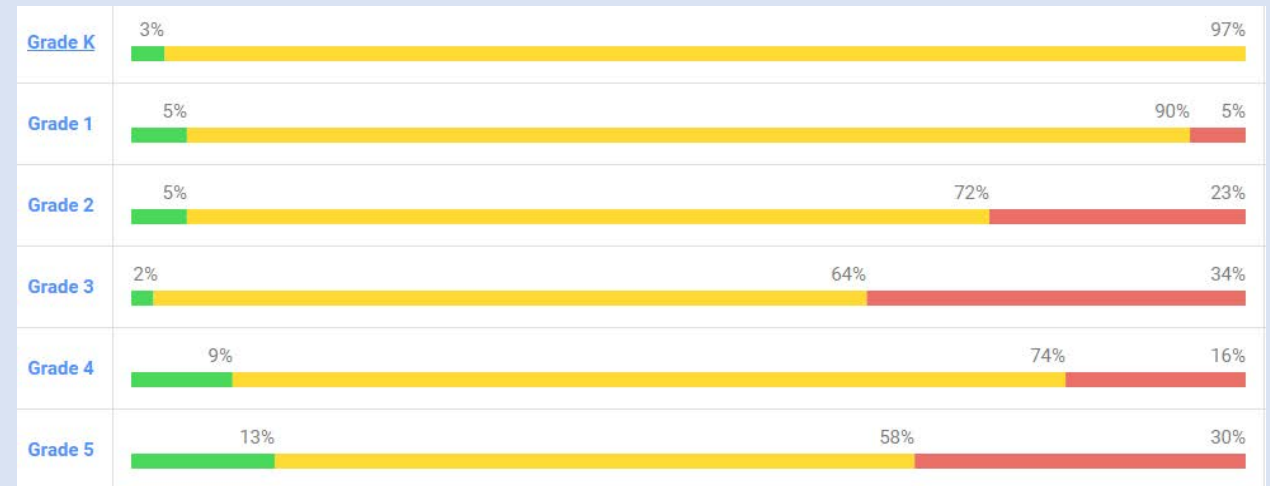

Reading

Math

Dunnellon i-Ready AP1 Data

Reading

Math

Hammett Bowen Jr. i-Ready AP1 Data

Reading

Math