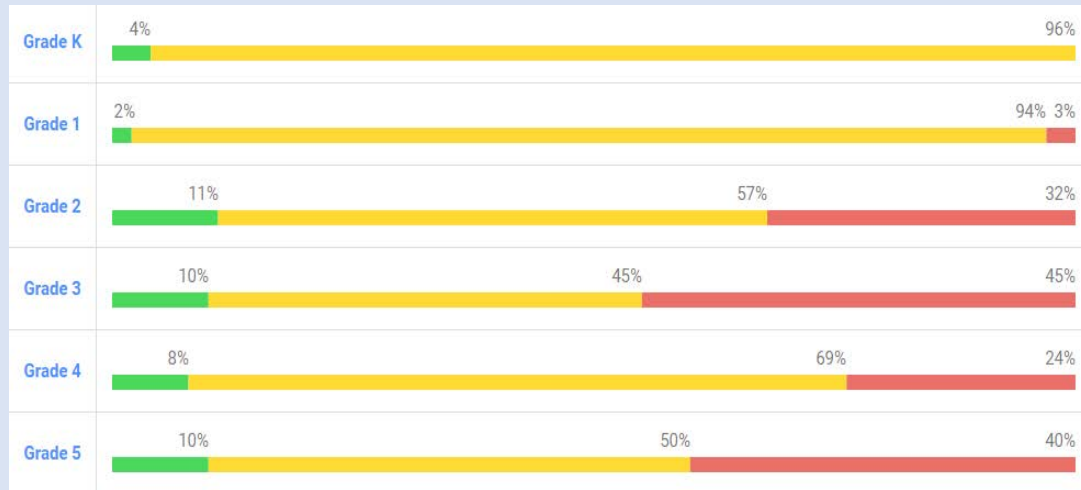

Reading

Math

Dr. N.H. Jones i-Ready AP1 Data

Reading

Math

East Marion i-Ready AP1 Data

Reading

Math