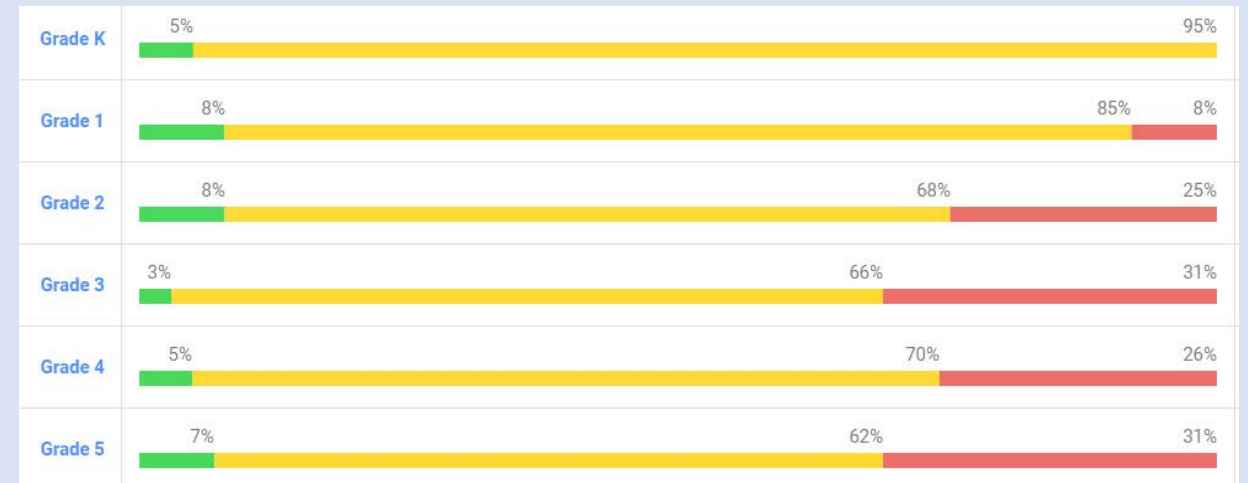

Emerald Shores i-Ready AP1 Data

Reading

Math

Greenway i-Ready AP1 Data

Reading

Math

Harbour View i-Ready AP1 Data

Reading