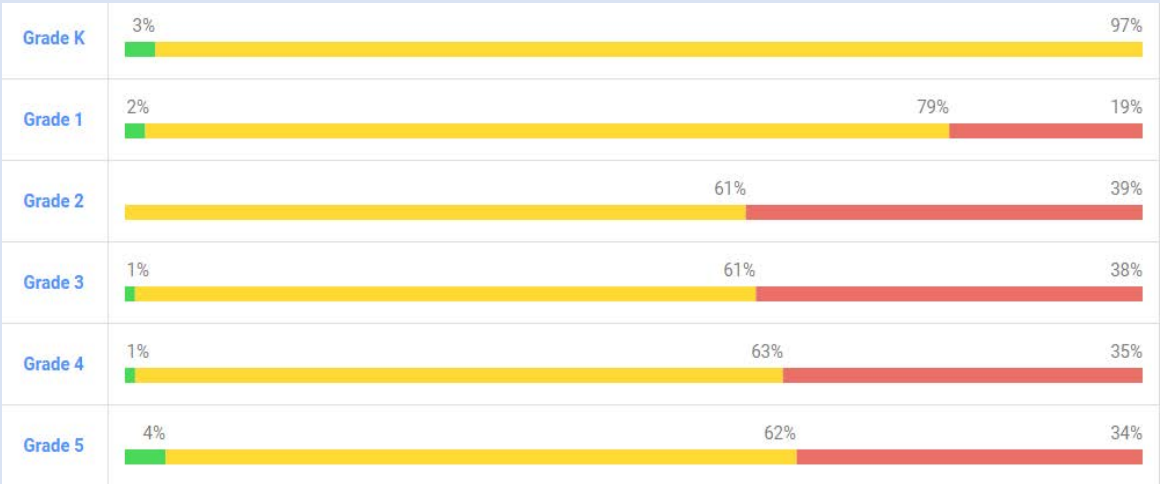

Emerald Shores i-Ready AP1 Data

Reading

Math