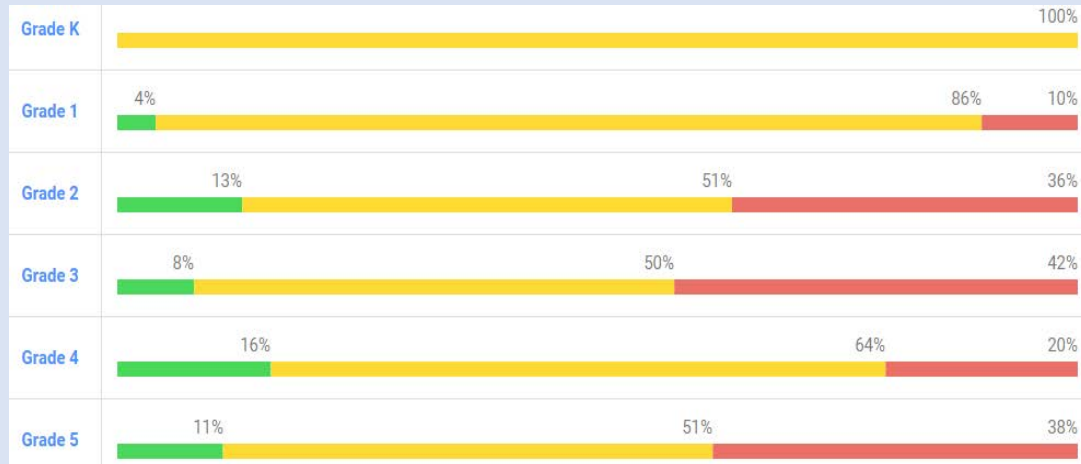

Marion Oaks i-Ready AP1 Data

Reading