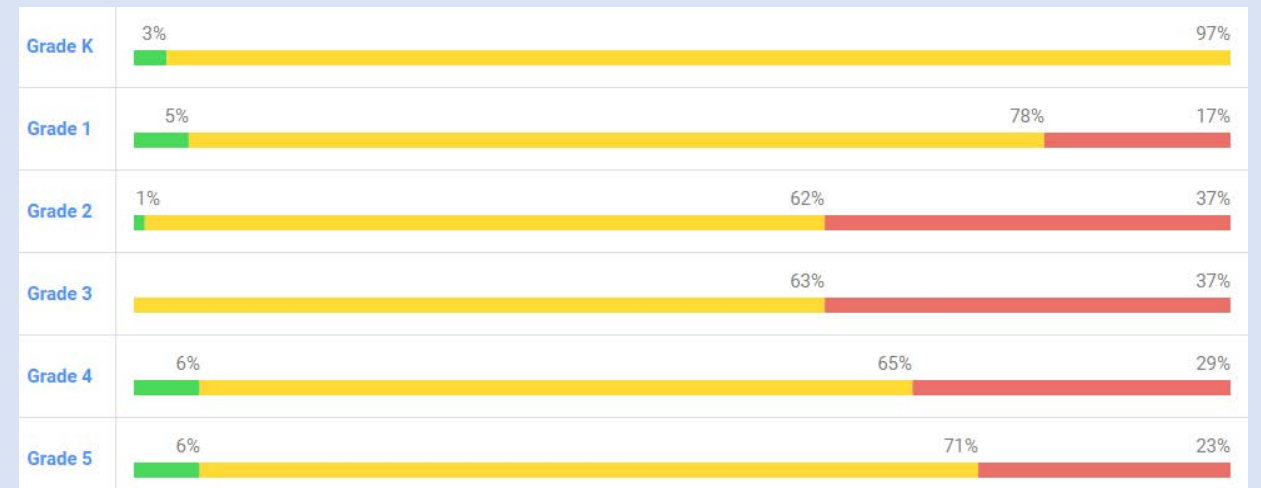

Bellevue i-Ready AP1 Data

Reading

Math