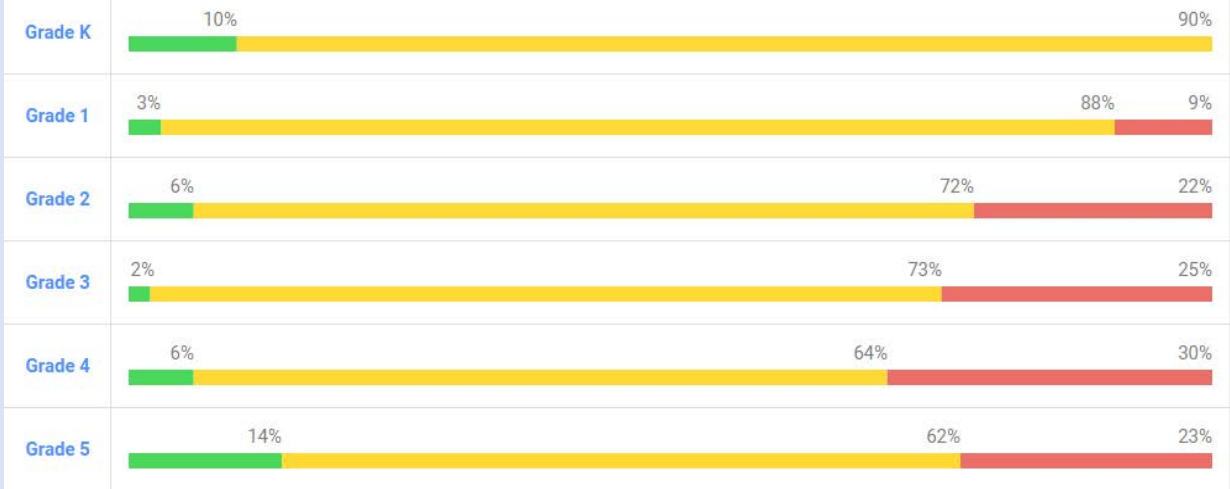

Reading

Math

Ward-Highlands i-Ready AP1 Data

Reading

Math

Area 3

- College Park
- Dunnellon
- Hammett Bowen Jr.
- Marion Oaks
- Romeo
- Saddlewood
- Shady Hill
- South Ocala
- Sunrise

College Park i-Ready AP1 Data