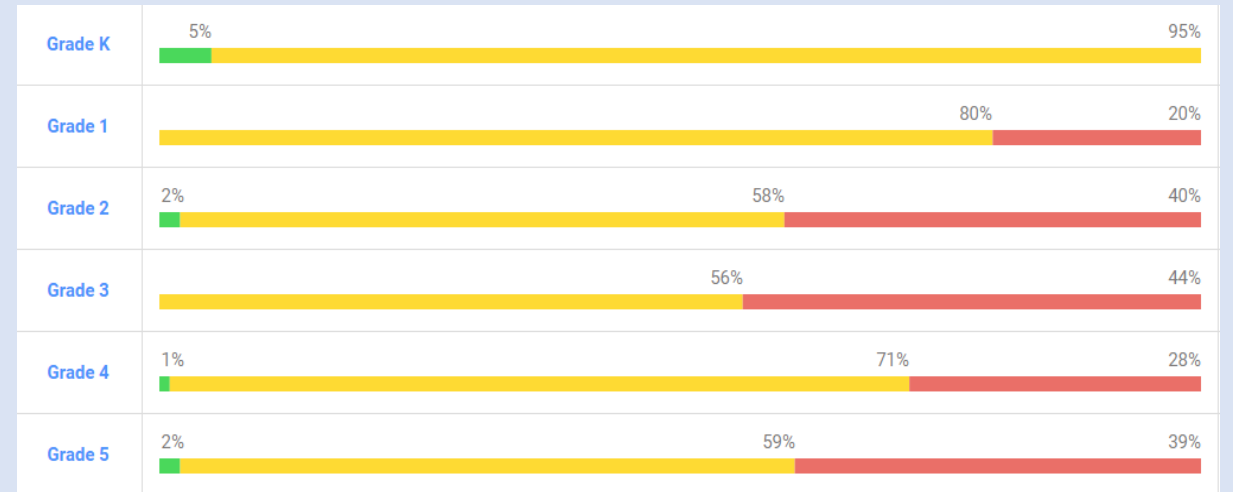

Anthony i-Ready AP1 Data

Reading

Math