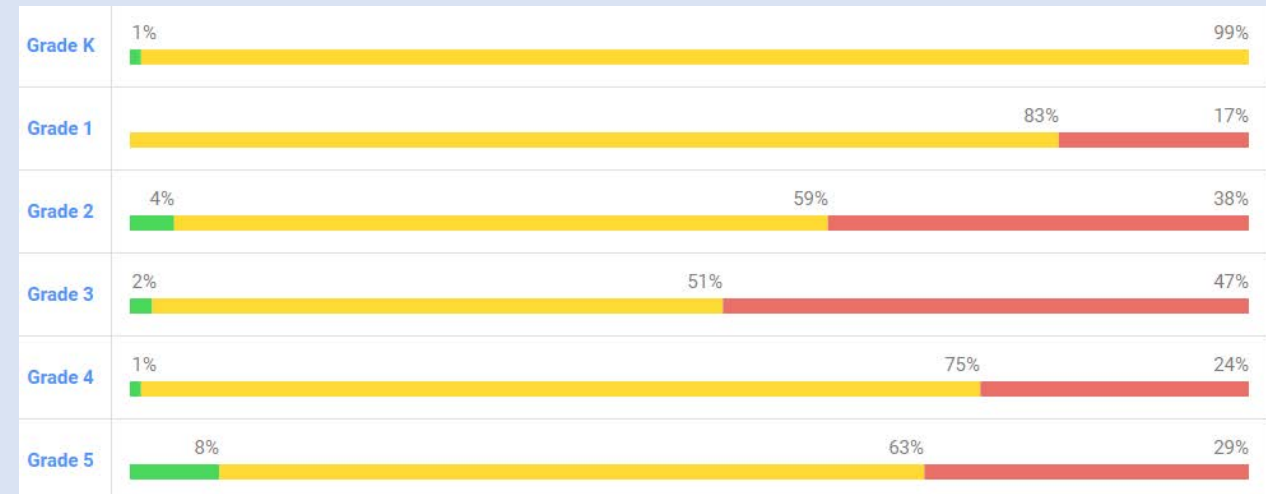

College Park i-Ready AP1 Data

Reading

Math