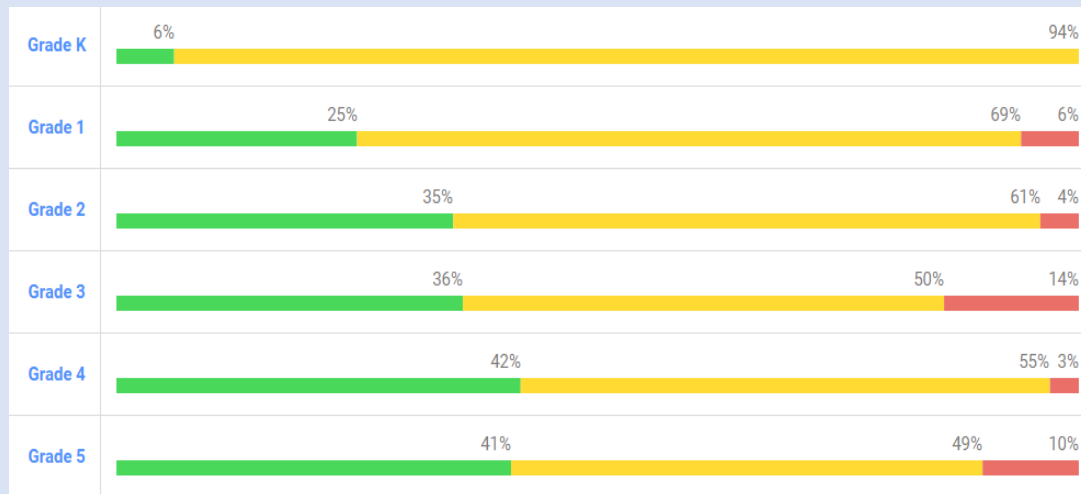

Madison Street i-Ready AP1 Data

Reading