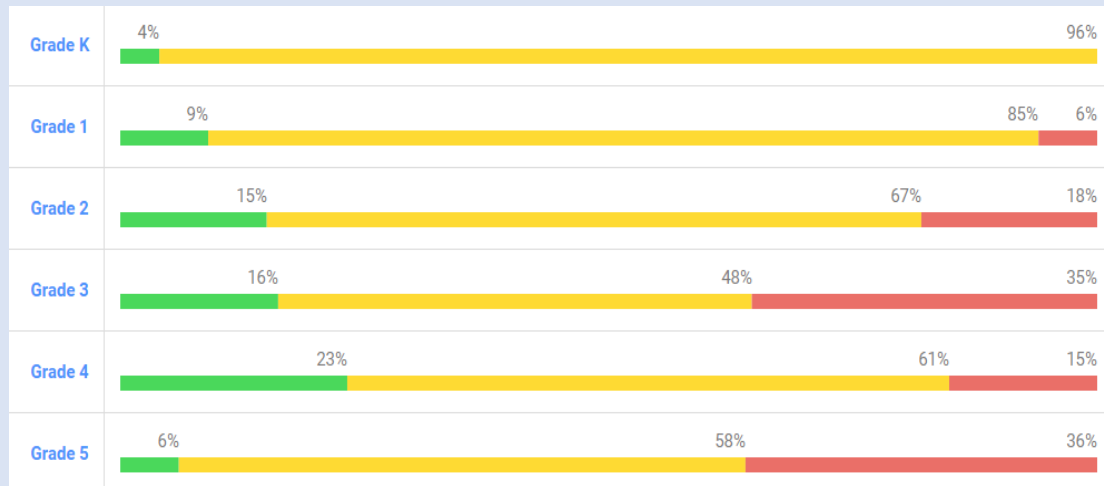

Reading

Math

Dunnellon i-Ready AP1 Data

Reading

Math

Hammett Bowen Jr. i-Ready AP1 Data

Reading

Math