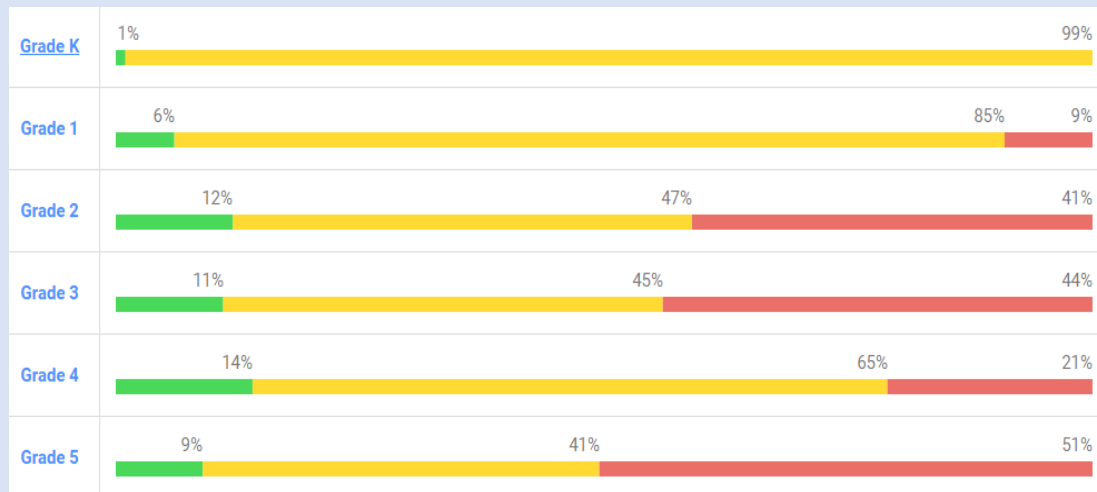

Bellevue i-Ready AP1 Data

Reading