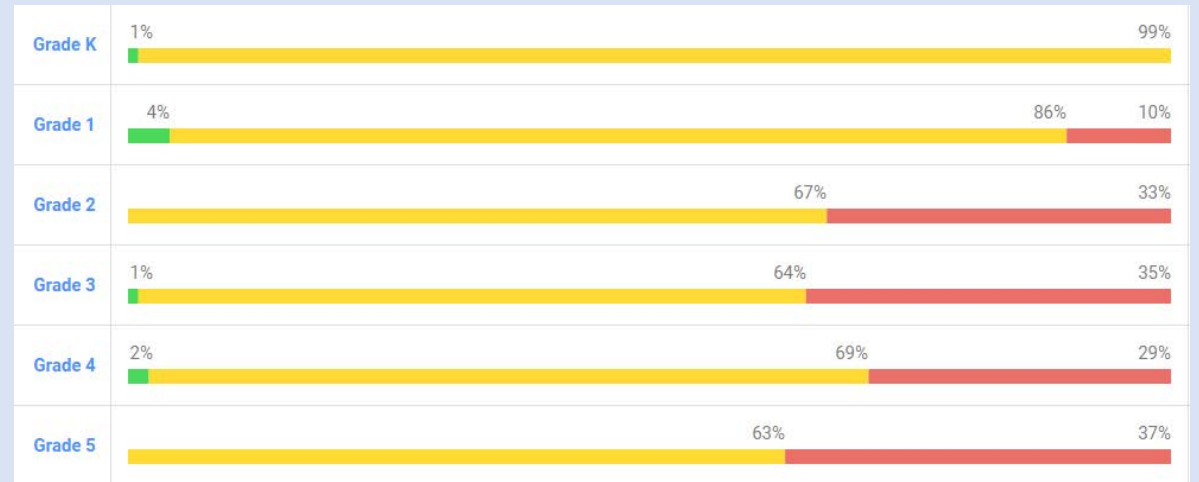

Evergreen i-Ready AP1 Data

Reading

Math

Fessenden i-Ready AP1 Data

Reading

Math

Fort McCoy (K-5) i-Ready AP1 Data

Reading