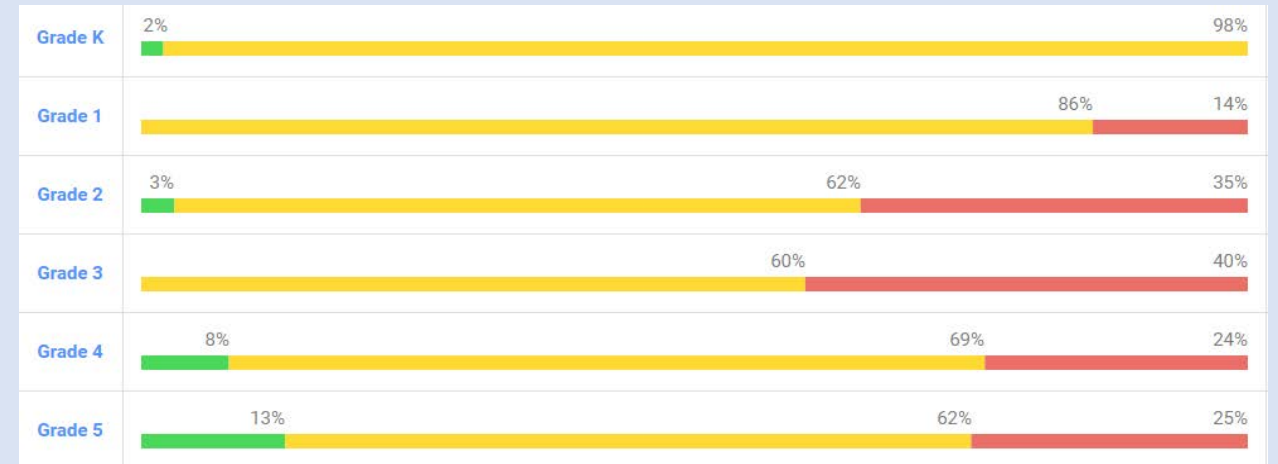

Marion Oaks i-Ready AP1 Data

Reading

Math