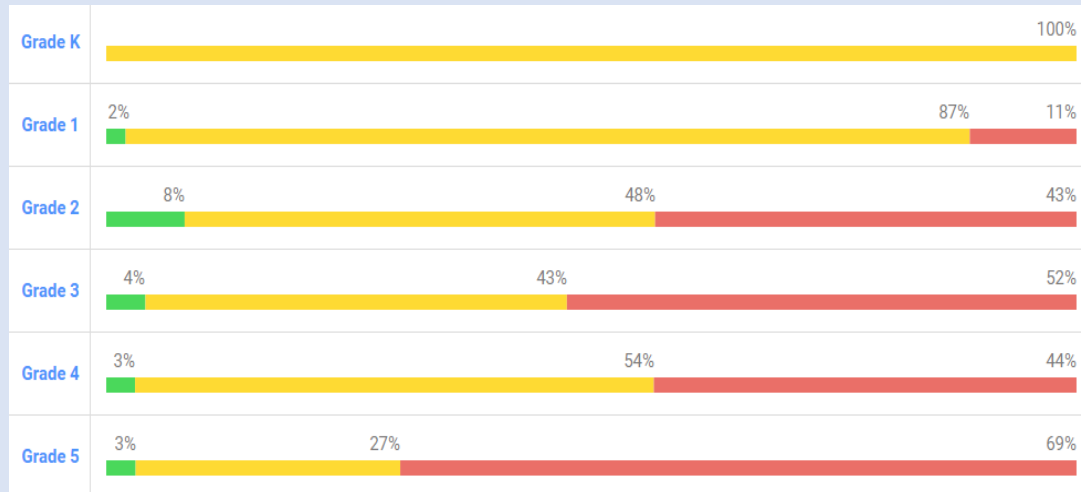

Evergreen i-Ready AP1 Data

Reading