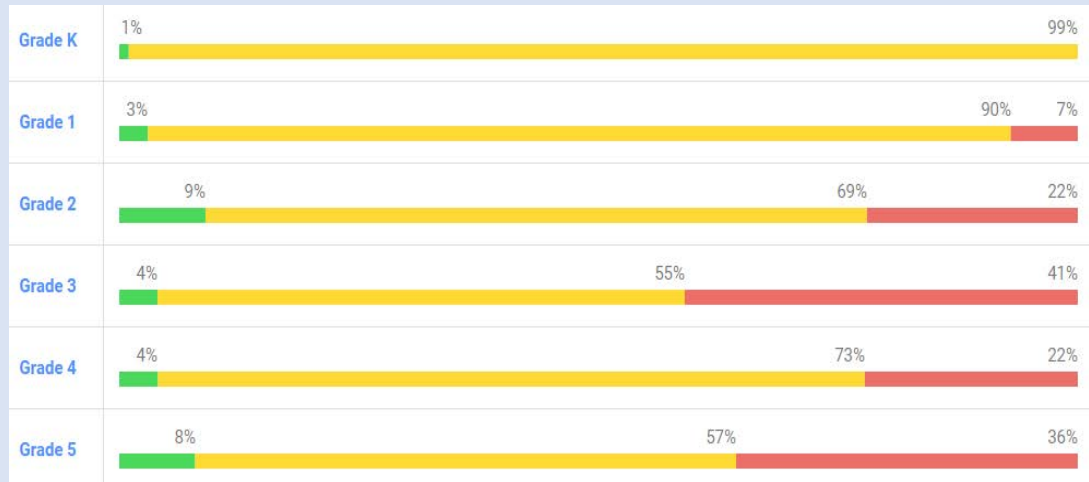

Evergreen i-Ready AP1 Data

Reading

Math

Fessenden i-Ready AP1 Data

Reading

Math

Fort McCoy (K-5) i-Ready AP1 Data

Reading