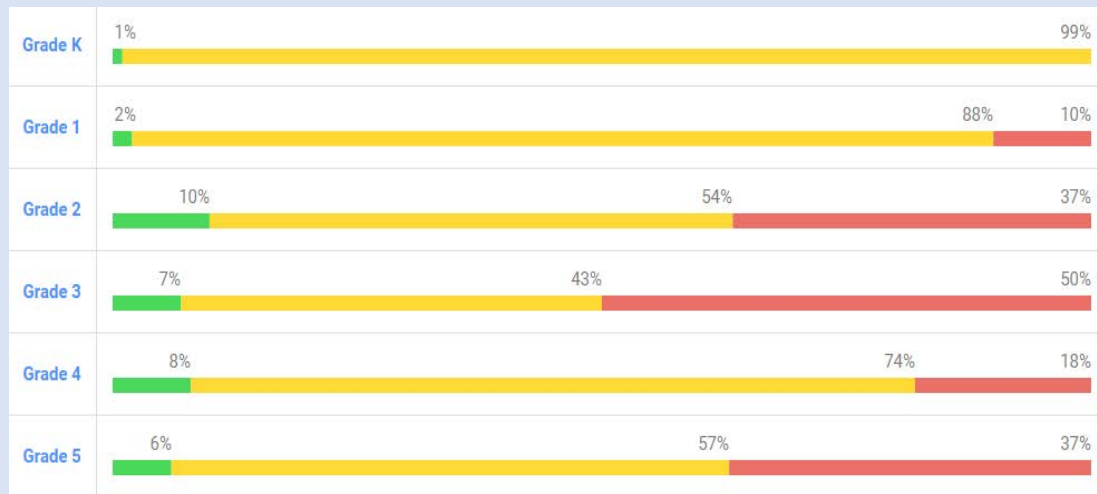

College Park i-Ready AP1 Data

Reading