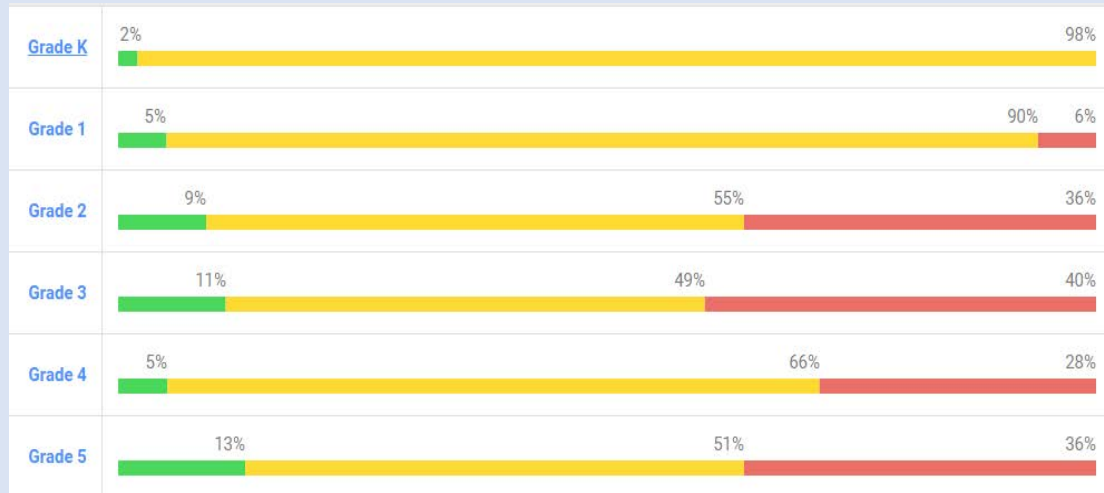

Emerald Shores i-Ready AP1 Data

Reading

Math

Greenway i-Ready AP1 Data

Reading

Math

Harbour View i-Ready AP1 Data

Reading