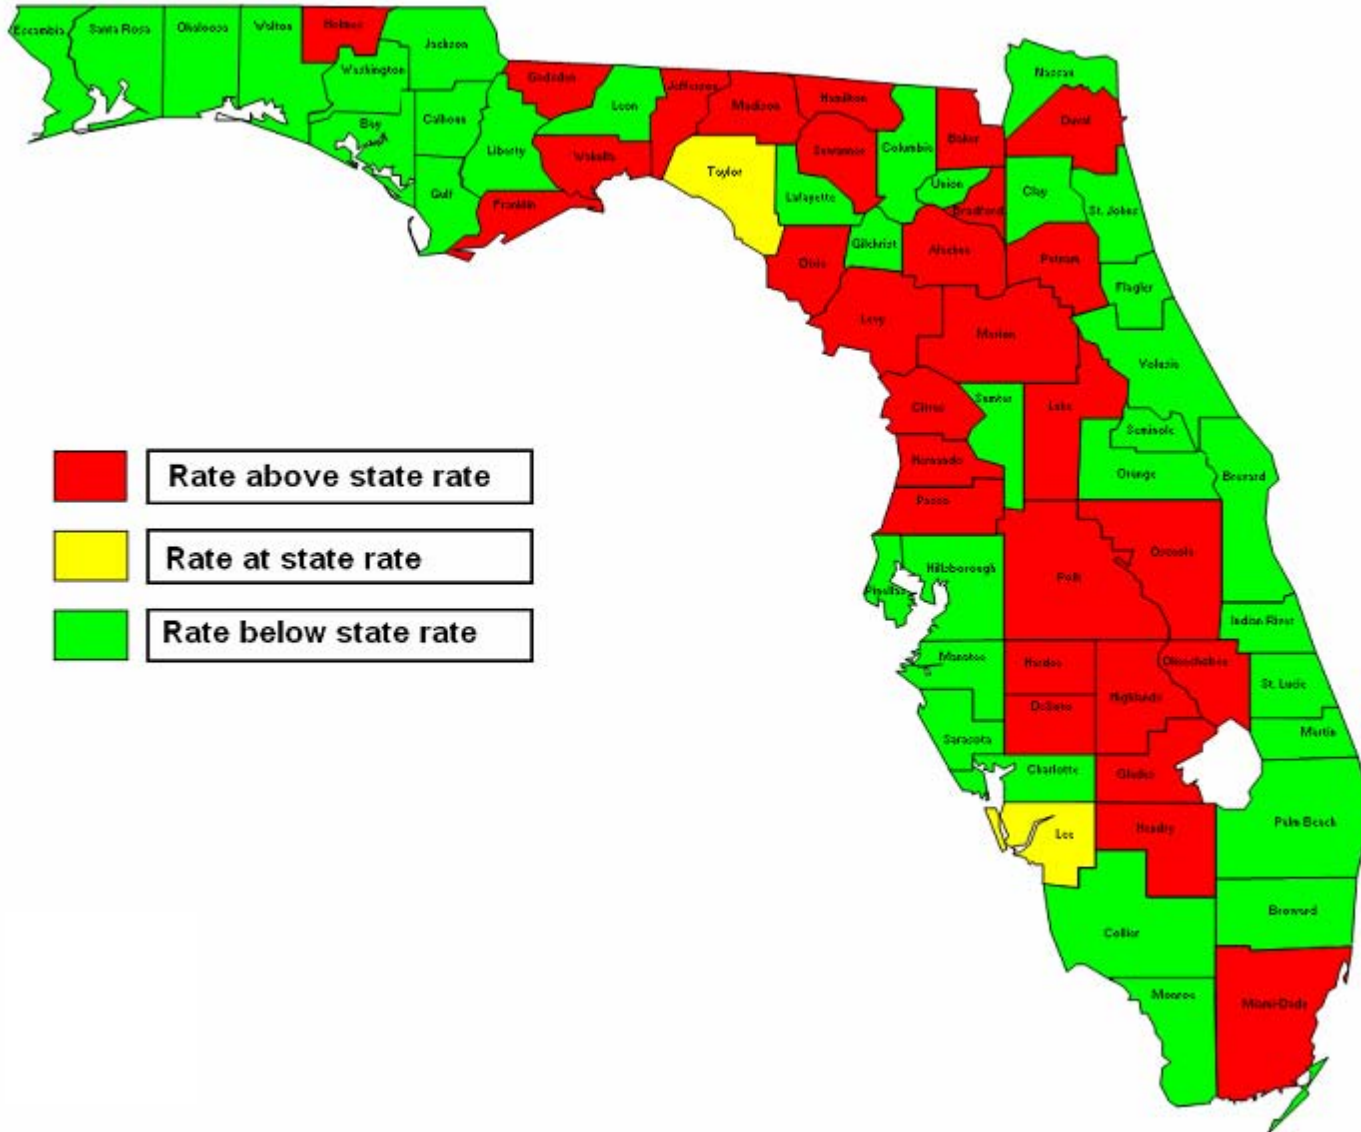

Displays

Map 1:

Florida Districts with Dropout Rates At, Above, and Below State Rate of 3.5% for 2005-06

Map 2:

Florida Districts by Quartile Based on Dropout Rate Ranking, 2005-06

Map 3:

Annual Change in Dropout Rates for Florida School Districts, 2005-06

Map 4:

Florida Districts by Quartile Based on Annual Change in Dropout Rate, 2005-06