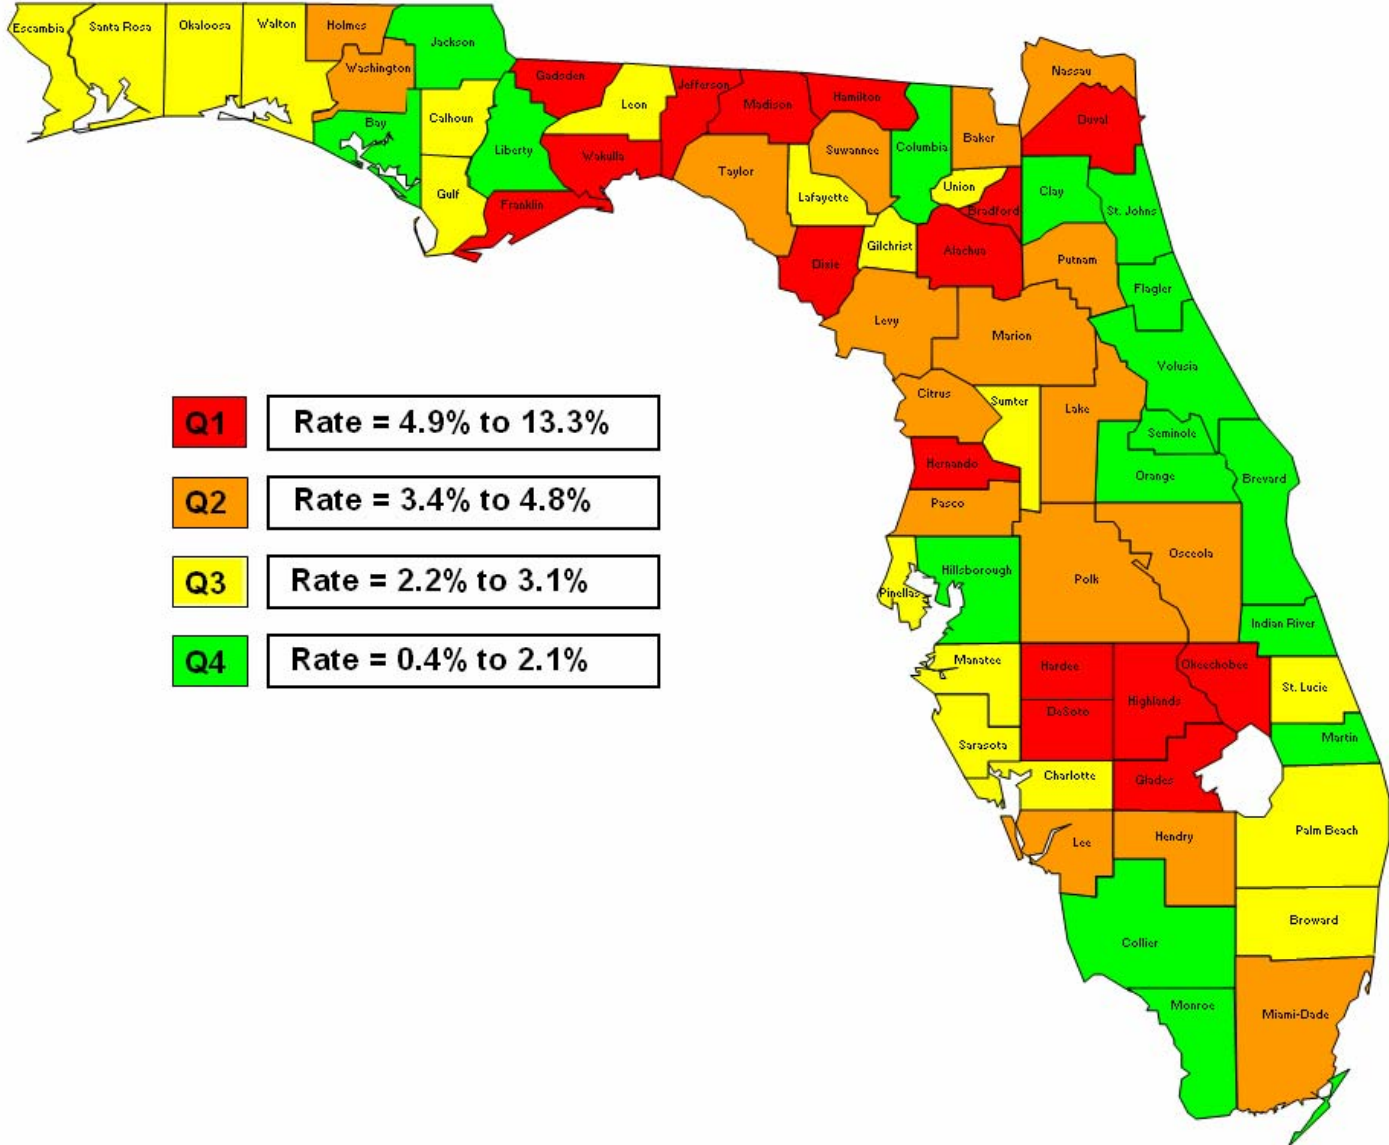

Displays

Map 1:

Florida Districts with Dropout Rates At, Above, and Below State Rate of 3.5% for 2005-06

Map 2:

Florida Districts by Quartile Based on Dropout Rate Ranking, 2005-06

Map 3:

Annual Change in Dropout Rates for Florida School Districts, 2005-06

Map 4:

Florida Districts by Quartile Based on Annual Change in Dropout Rate, 2005-06