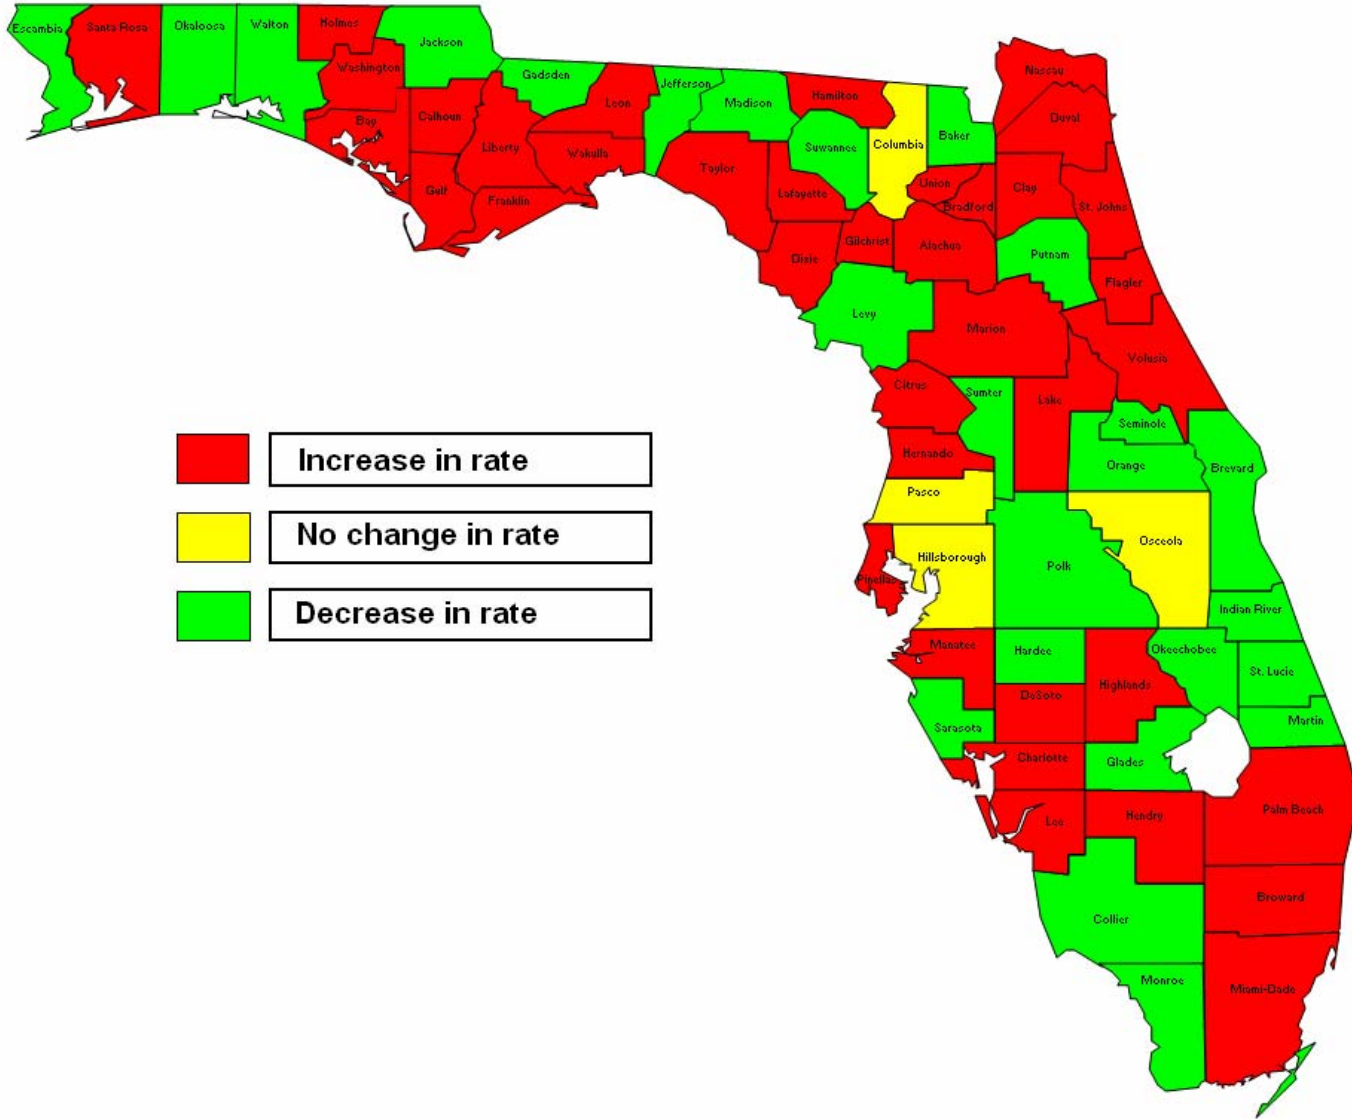

Displays

Map 1:

Florida Districts with Dropout Rates At, Above, and Below State Rate of 3.5% for 2005-06

Map 2:

Florida Districts by Quartile Based on Dropout Rate Ranking, 2005-06

Map 3:

Annual Change in Dropout Rates for Florida School Districts, 2005-06

Map 4:

Florida Districts by Quartile Based on Annual Change in Dropout Rate, 2005-06