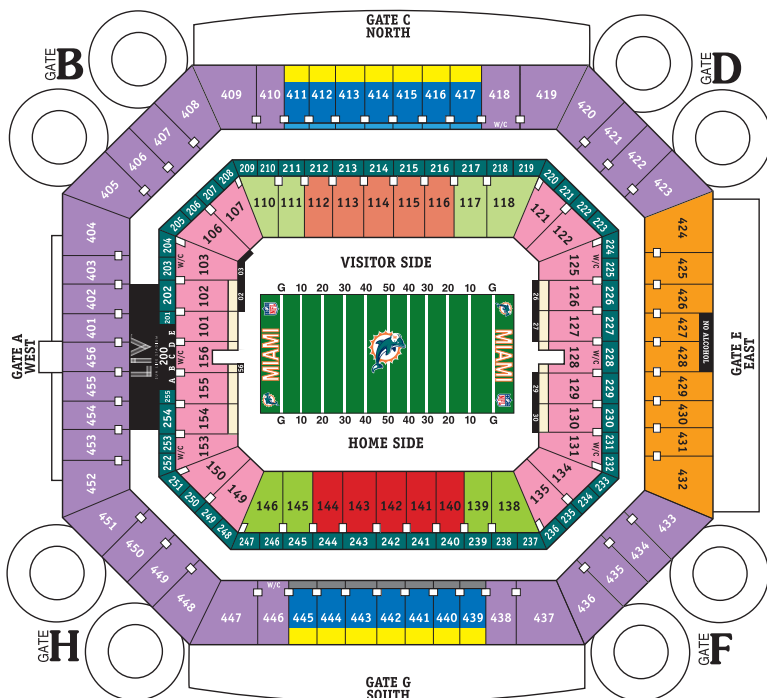

DON'T MISS AN EXCITING 2011 REGULAR SEASON HOME SCHEDULE

BUFFALO BILLS

NEW ENGLAND PATRIOTS

NEW YORK JETS

DENVER BRONCOS

HOUSTON TEXANS

OAKLAND RAIDERS

PHILADELPHIA EAGLES

WASHINGTON REDSKINS

SEATING CATEGORY	SEASON TICKET PRICES PER GAME	SINGLE TICKET PRICES PER GAME
LOWER PRIME SOUTH	SOLD OUT	SOLD OUT
LOWER PRIME NORTH	SOLD OUT	SOLD OUT
LOWER SIDELINE SOUTH	SOLD OUT	SOLD OUT
LOWER SIDELINE NORTH	\$105	\$130
LOWER END ZONE	SOLD OUT	SOLD OUT
UPPER PRIME LOGE SOUTH	\$100	\$125
UPPER PRIME LOGE NORTH	\$95	\$120
LOWER CORNER END ZONE	\$87	\$110
UPPER PRIME	\$75	\$85
UPPER SIDELINE	\$60	\$70
UPPER CORNER/END ZONE	\$42	\$52
PHAN ZONE	\$34	\$45