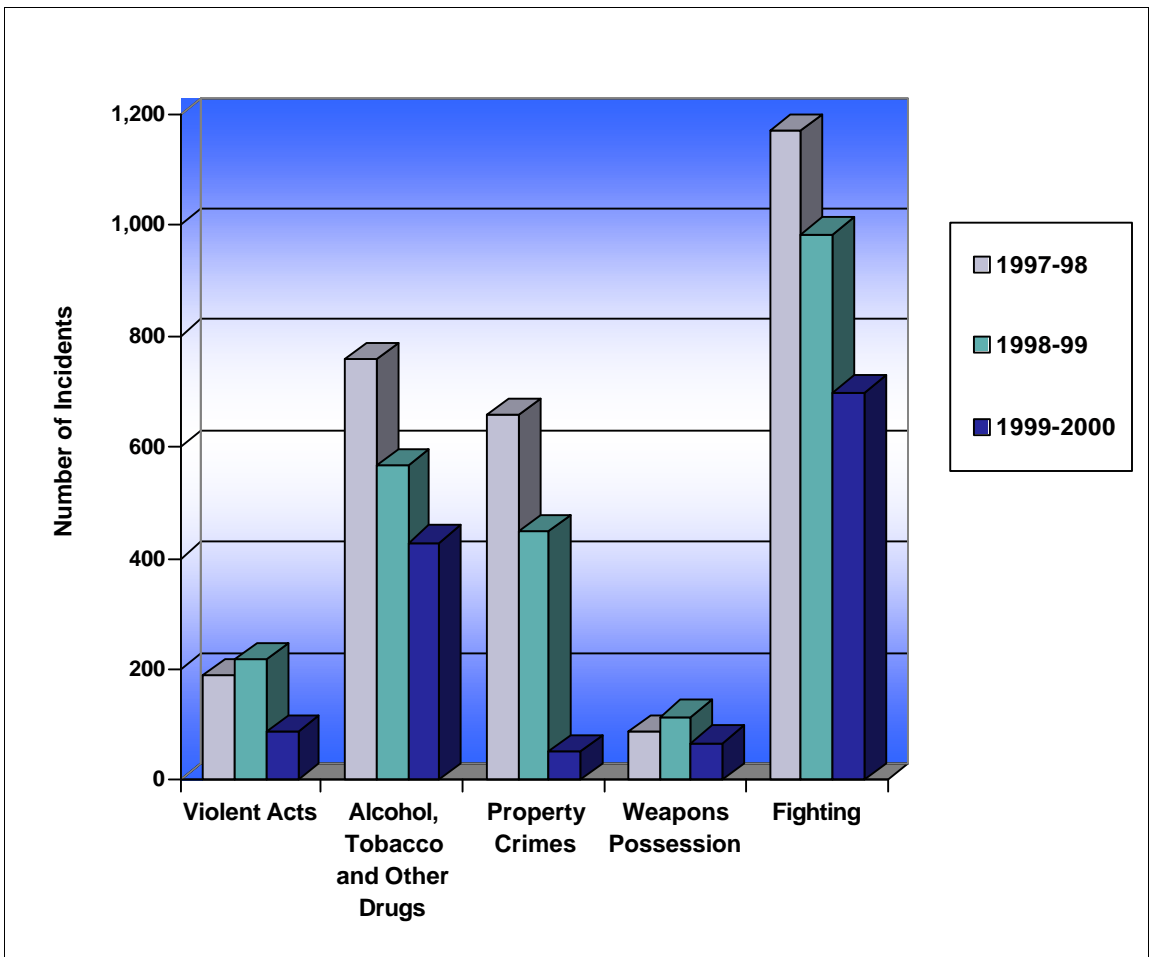

Florida Department of Education
Division of Public Schools and Community Education
Bureau of Equity, Safety and School Support

SESIR Classifications

MARION

Note: SESIR data for 1997-1998 as of January 1999, 1998-1999 as of December 1999, and 1999-2000 as of November 2000.

Florida Department of Education
Division of Public Schools and Community Education
Bureau of Equity, Safety and School Support

**SESIR Totals by # of Incidents
Per 1,000 Students**

MARION	1997-1998	1998-1999	1999-2000
<i>Population:</i>	39,433	40,400	41,775
HOMICIDE	0.00	0.00	0.00
SEXUAL BATTERY	0.00	0.02	0.00
ROBBERY	0.00	0.00	0.02
BATTERY	4.79	5.37	2.08
KIDNAPPING	0.00	0.00	0.00
<i>Violent Acts Against Persons</i>	4.79	5.40	2.11
DRUGS	3.09	3.07	2.32
ALCOHOL	0.58	0.67	0.57
TOBACCO	15.57	10.35	7.37
<i>Alcohol, Tobacco, or Other Drugs</i>	19.25	14.08	10.27
BREAKING/ENTERING	0.15	0.22	0.07
LARCENY/THEFT	10.65	6.93	0.89
MOTOR VEHICLE THEFT	0.10	0.05	0.02
ARSON	0.00	0.02	0.05
VANDALISM	5.78	3.91	0.22
<i>Property</i>	16.69	11.14	1.24
THREAT/INTIMIDATION	6.24	5.20	3.28
SEXUAL HARASSMENT	1.34	1.19	0.17
<i>Harassment</i>	7.58	6.39	3.45
SEXUAL OFFENSE	1.67	1.34	0.48
TRESPASSING	0.94	0.84	0.43
OTHER MAJOR	3.98	4.13	0.00
<i>Other Non-Violent Incidents</i>	6.59	6.31	0.91
<i>FIGHTING</i>	29.67	24.36	16.73
<i>DISORDERLY CONDUCT</i>	1.80	1.41	0.10
<i>WEAPONS POSSESSION</i>	2.23	2.85	1.63
TOTAL	88.61	71.93	36.43

Note: SESIR data for 1997-98 as of January 1999, 1998-1999 as of December 1999, and 1999-2000 as of November 2000. Survey 5 population data for 1997-1998 as of March 1999, 1998-1999 as of February 2000, and 1999-2000 as of March 2001.