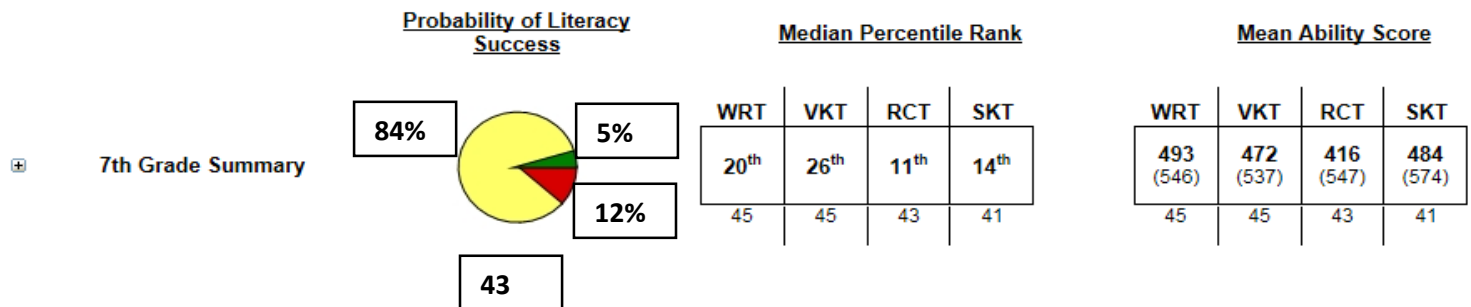

Teacher Report Key

WRT Word Recognition Task
VKT Vocabulary Knowledge Task
RCT Reading Comprehension Task
SKT Syntactic Knowledge Task