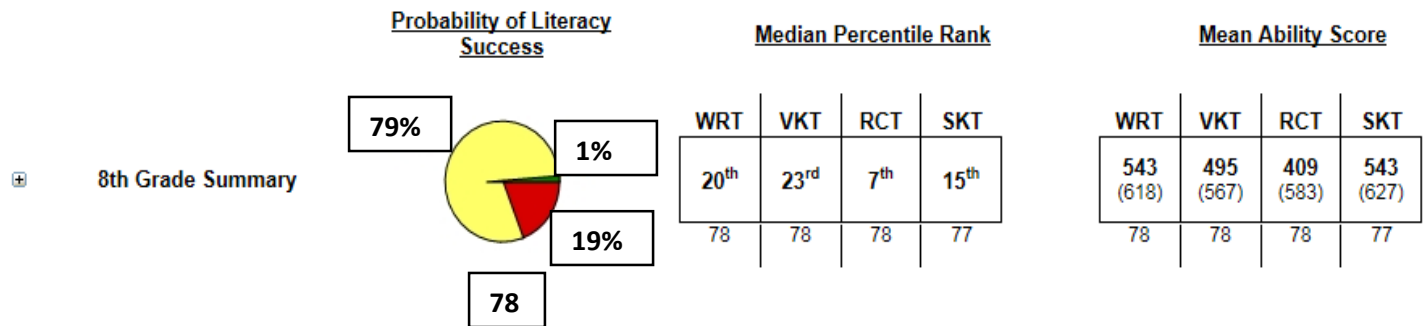

AP 1-2 FAIR-FS data for use with SCENARIOS 2-4

AP 1

Teacher Report Key

- WRT Word Recognition Task
- VKT Vocabulary Knowledge Task
- RCT Reading Comprehension Task
- SKT Syntactic Knowledge Task

AP 2

Teacher Report Key