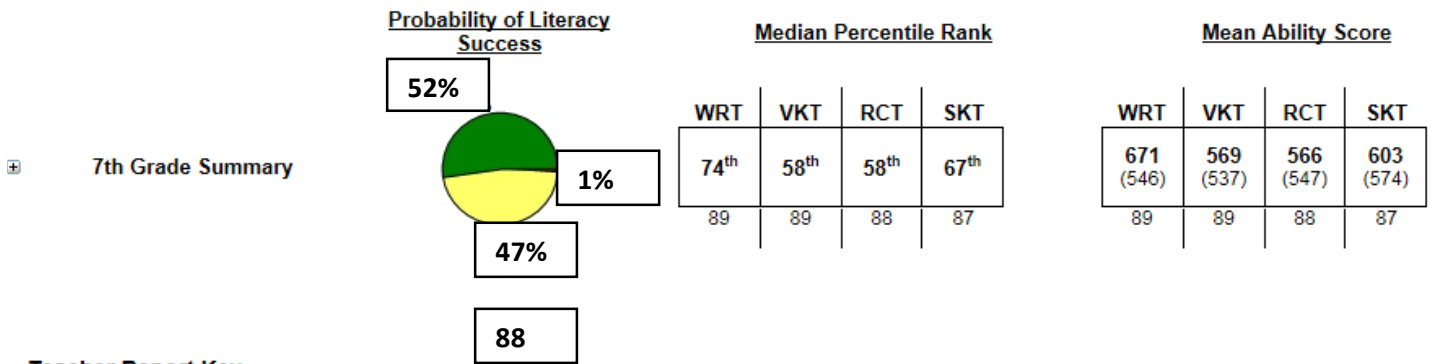

AP1 FAIR-FS data for use with SCENARIO 1

Teacher Report Key

WRT Word Recognition Task
VKT Vocabulary Knowledge Task
RCT Reading Comprehension Task
SKT Syntactic Knowledge Task