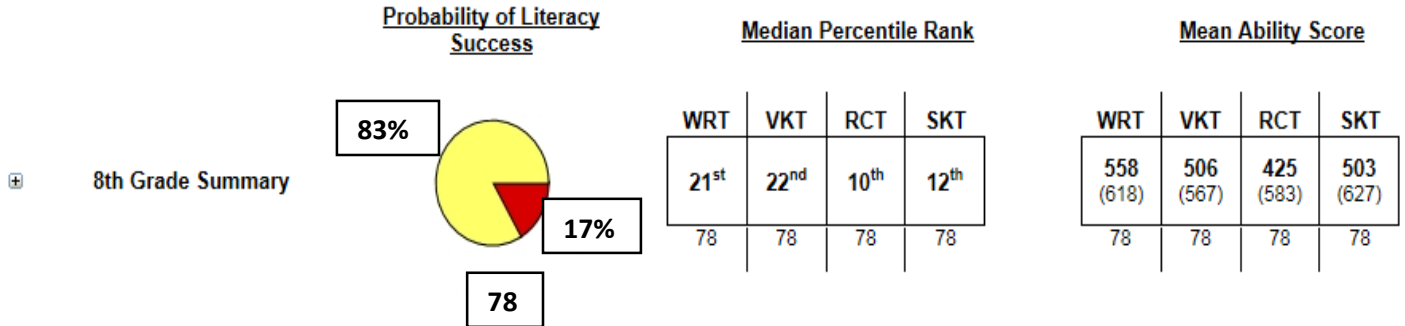

AP 1-2 FAIR-FS data for use with SCENARIOS 2-4

AP 1

Teacher Report Key

- WRT Word Recognition Task
- VKT Vocabulary Knowledge Task
- RCT Reading Comprehension Task
- SKT Syntactic Knowledge Task

AP 2

Teacher Report Key