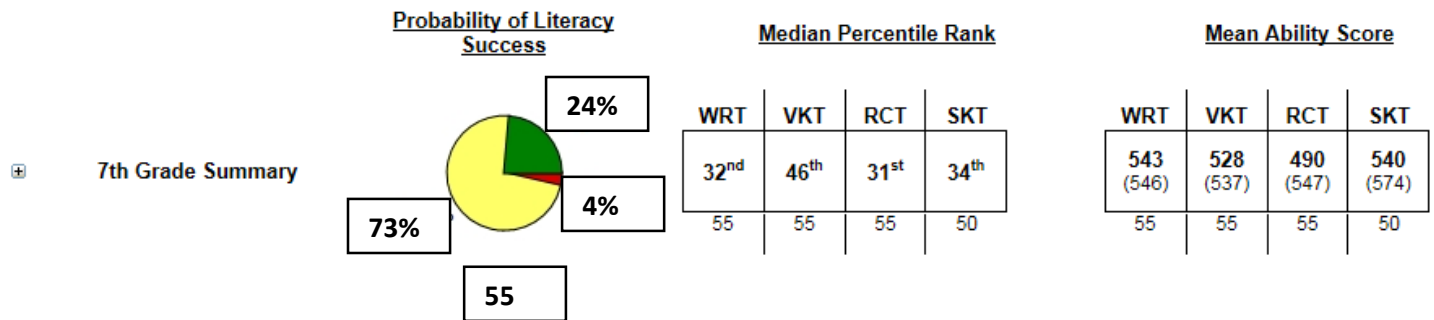

Teacher Report Key

WRT Word Recognition Task
VKT Vocabulary Knowledge Task
RCT Reading Comprehension Task
SKT Syntactic Knowledge Task