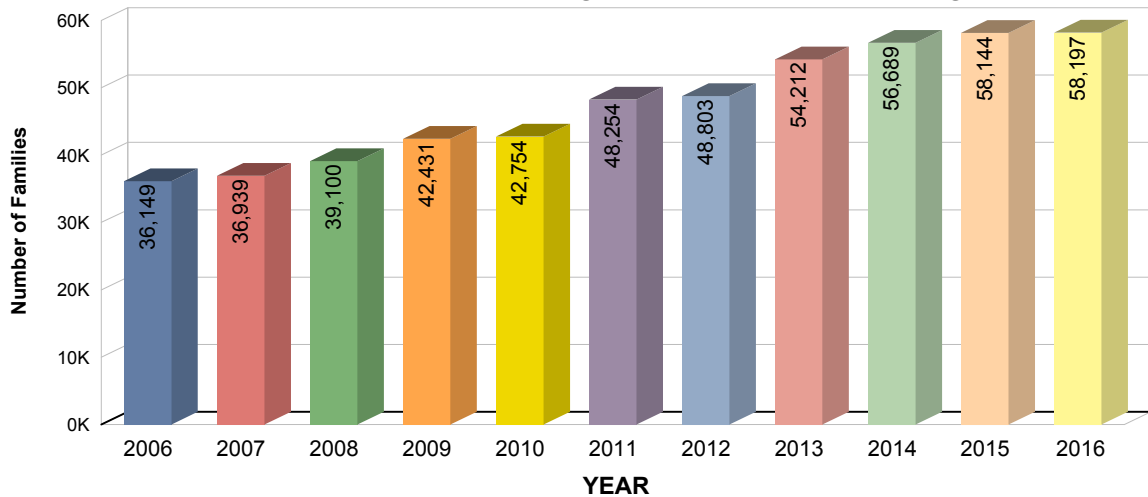

Districts with the Most Home Education Students 2015-16

<u>District Name</u>	<u>Students</u>	<u>%</u>	<u>Families</u>	<u>%</u>
Palm Beach	5,995	7.2%	4,437	7.6%
Duval	5,888	7.1%	4,276	7.3%
Hillsborough	5,495	6.6%	3,749	6.4%
Orange	4,785	5.7%	3,675	6.3%
Brevard	4,156	5.0%	3,093	5.3%
Broward	3,726	4.5%	2,749	4.7%
Dade	3,460	4.2%	1,730	3.0%
Polk	3,279	3.9%	2,524	4.3%
Pasco	3,083	3.7%	2,147	3.7%
Pinellas	2,900	3.5%	2,046	3.5%

Families in Home Education Programs 2005-06 Through 2015-16

<u>Year</u>	<u>Families</u>	<u>% Increase</u>
2015-16	58,197	0.1%
2014-15	58,144	2.6%
2013-14	56,689	4.6%
2012-13	54,212	11.1%
2011-12	48,803	1.1%
2010-11	48,254	12.9%
2009-10	42,754	0.8%
2008-09	42,431	8.5%
2007-08	39,100	5.9%
2006-07	36,939	2.2%
2005-06	36,149