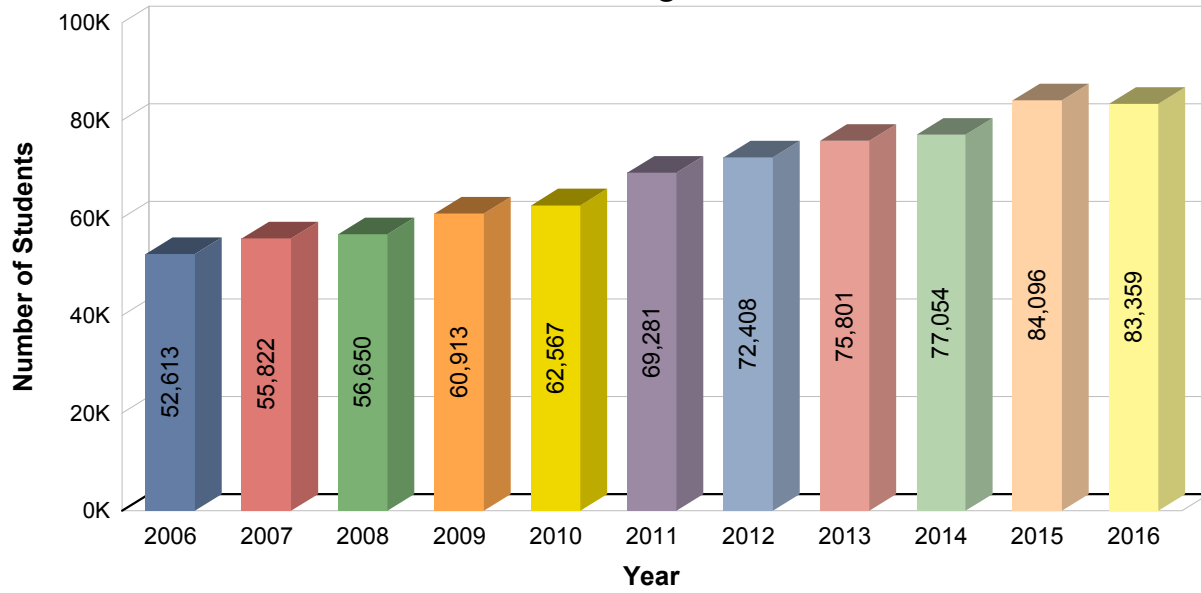

Student Enrollment in Home Education Programs 2005-06 Through 2015-16

<u>School Year</u>	<u>Students</u>	<u>Change</u>	<u>% Change</u>
2016	83,359	-737	-0.9%
2015	84,096	7,042	9.1%
2014	77,054	1,253	1.7%
2013	75,801	3,393	4.7%
2012	72,408	3,127	4.5%
2011	69,281	6,714	10.7%
2010	62,567	1,654	2.7%
2009	60,913	4,263	7.5%
2008	56,650	828	1.5%
2007	55,822	3,209	6.1%
2006	52,613