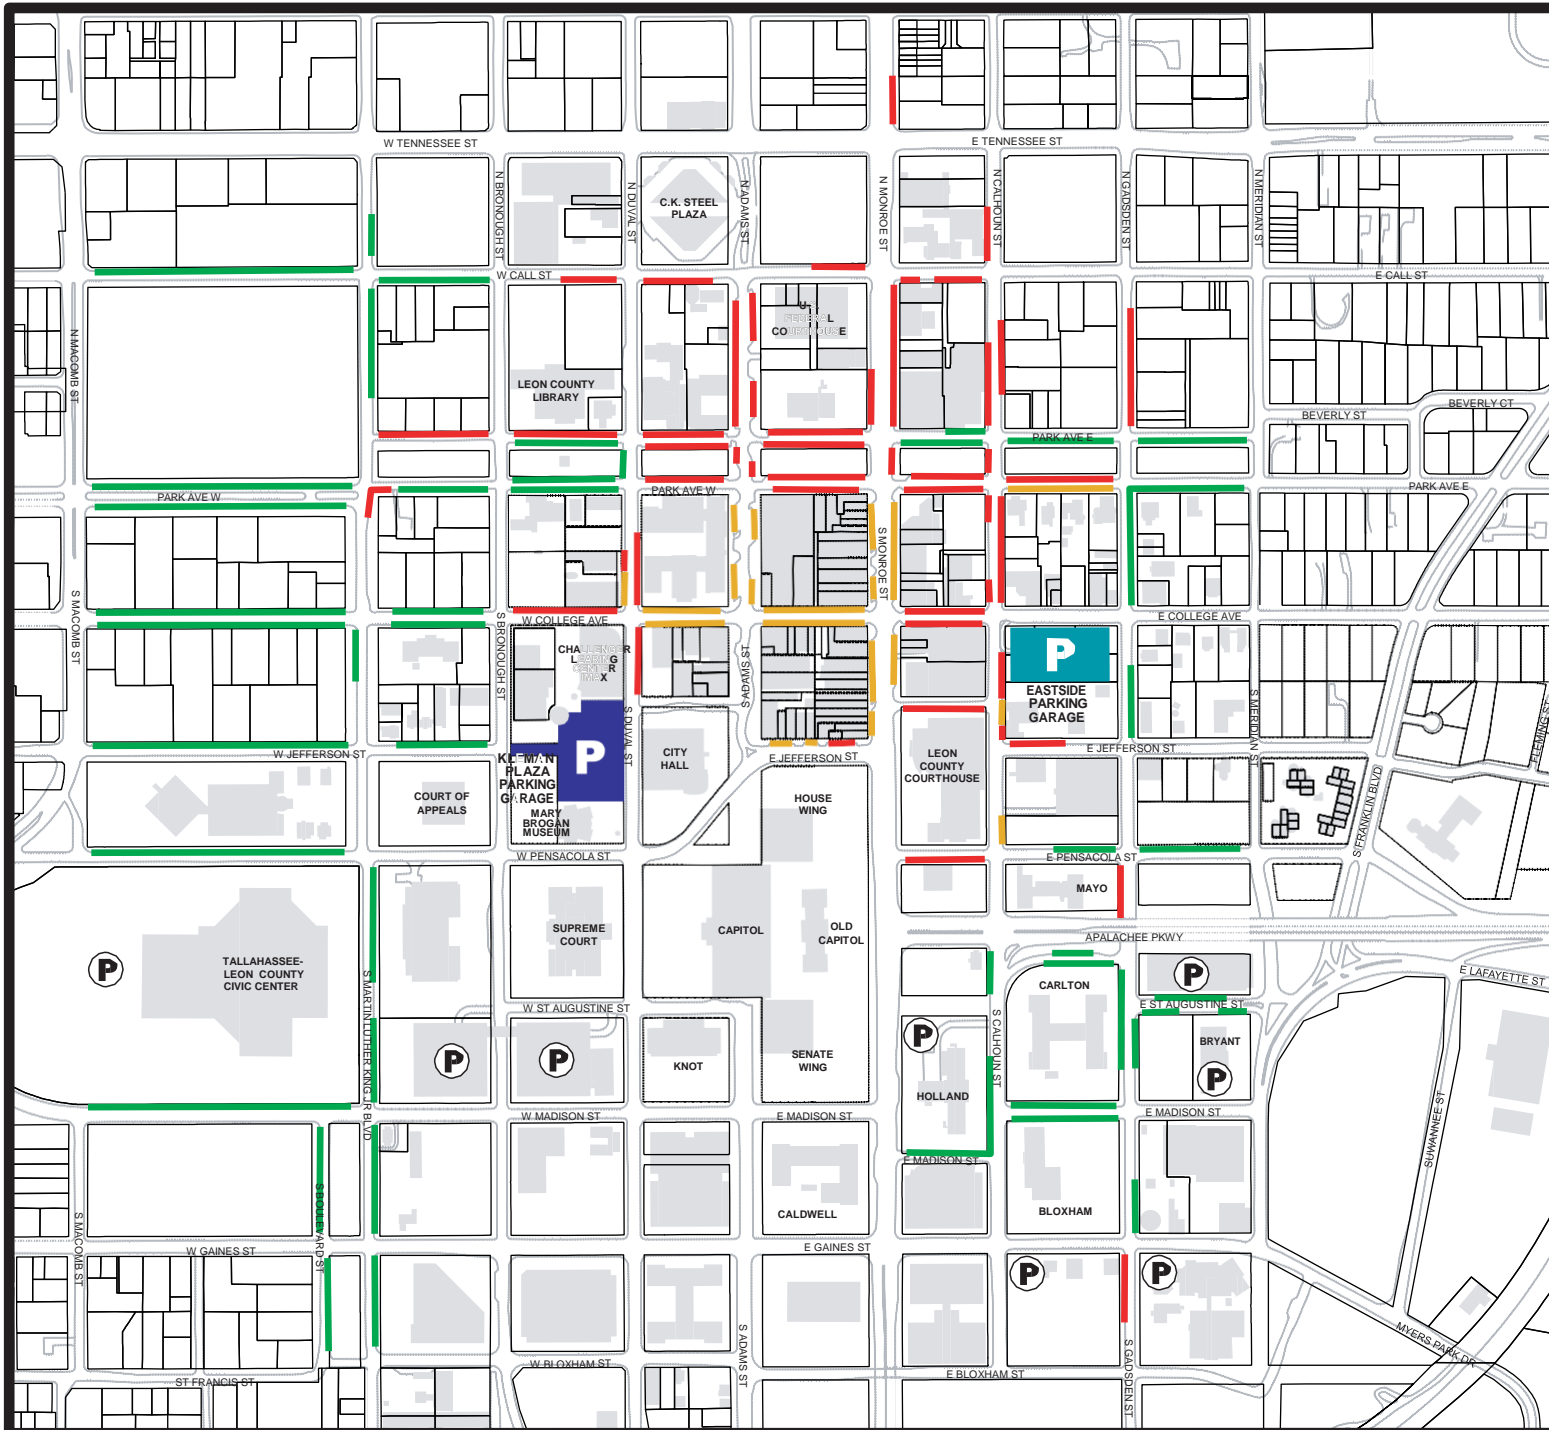

# DOWNTOWN PUBLIC PARKING

## ON STREET METERS

- ONE HOUR OR LESS
- TWO HOURS
- FOUR HOURS

## CITY OF TALLAHASSEE PUBLIC PARKING GARAGES

**P** **EASTSIDE PARKING GARAGE**  
(Enter on Calhoun)

**P** **KLEMAN PLAZA PARKING GARAGE**  
(Enter on Bronough or Duval)  
FIRST 30 MINUTES FREE

**P** **PUBLIC LOTS/SPACES**