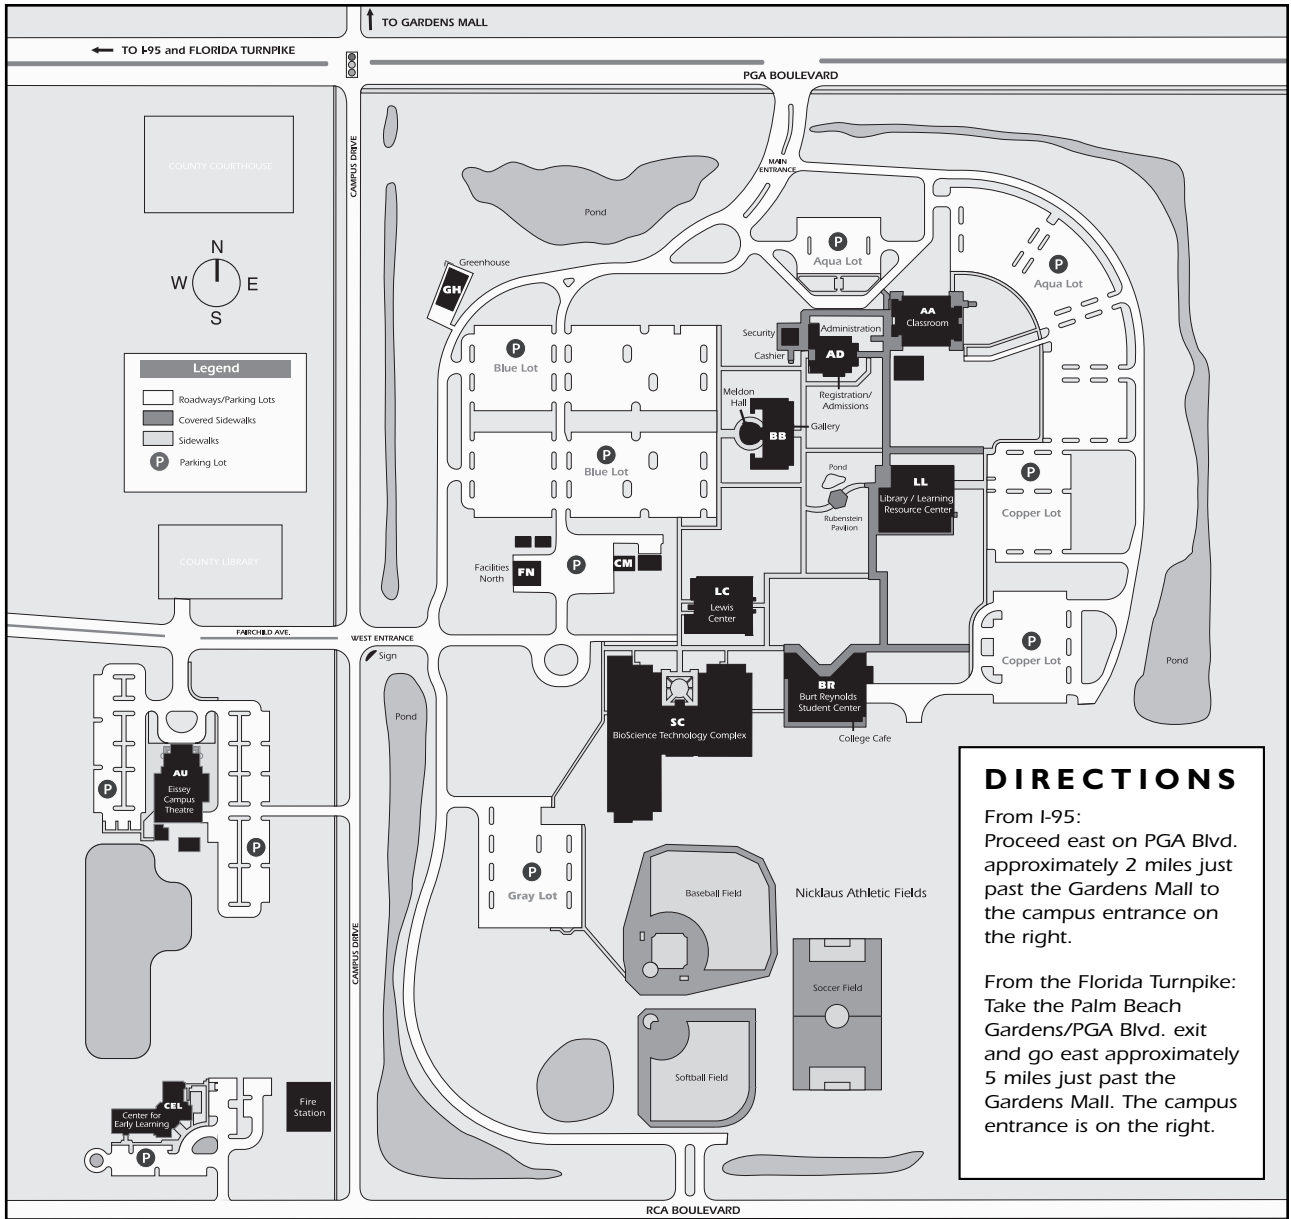

PBCC AT PALM BEACH GARDENS

3160 PGA Blvd, Palm Beach Gardens, FL 33410-2893

561-624-PBCC

DIRECTIONS

From I-95:
Proceed east on PGA Blvd. approximately 2 miles just past the Gardens Mall to the campus entrance on the right.

From the Florida Turnpike:
Take the Palm Beach Gardens/PGA Blvd. exit and go east approximately 5 miles just past the Gardens Mall. The campus entrance is on the right.

- **AA - Classroom Building**
Faculty Offices
Instructional Support Center
- **AD - Administration**
1st Floor:
Admissions
Cashier
Financial Aid
Registration
Security
Student Services
2nd Floor:
Academic Dean
Corporate and Continuing Education (CCE)
Provost
- **AU - Eissey Campus Theatre**
- **FN - Facilities North**
Central Receiving

- **BB - Classroom Building**
Art Gallery
Art Lab
Associate Dean
Meldon Lecture Hall
SLC - Math Lab
SLC - Student Learning Ctr.
English/Reading Lab
- **BR - Burt Reynolds Student Center**
Advisement
Bookstore
Career Center
College Cafe
Disabilities Services
Student Activities
Test Center
- **CEL - Center for Early Learning**
- **FN - Facilities North**
Central Receiving

- **LC - Phillip D. Lewis Center**
Computer Science
EMT
Radiography
Respiratory Care
- **LL - Library Learning Resource Center**
(Under renovations, temporarily in **SC**)
Law Library (Temporarily in **BB**)
Media Technology & Instructional Services (Temporarily in **LC**)
- **SC - BioScience Technology Complex**
Associate Dean
BioScience Multi-Media Lecture Hall
Biotechnology
Environmental Horticulture
Environmental Science
Science Labs
Wellness Center