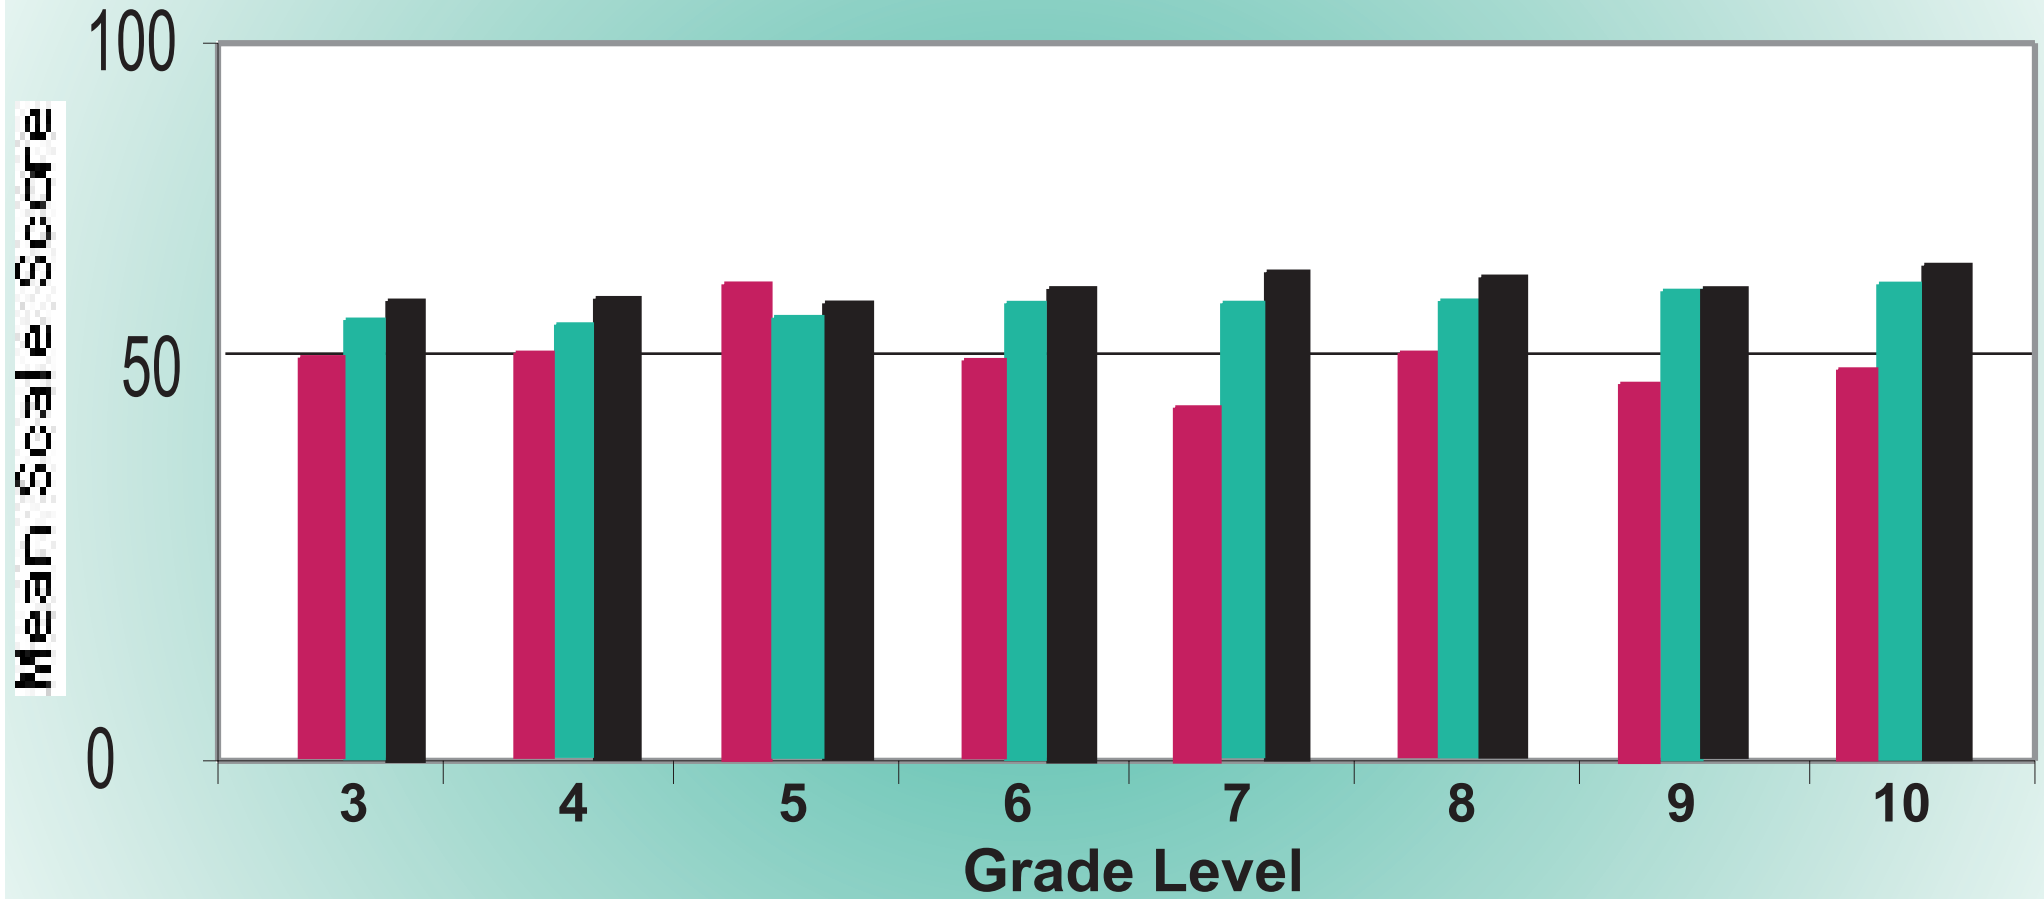

FCAT Reading Scores

Sunshine State Standards

FCAT Mathematics Scores

Sunshine State Standards

1998 1999 2000 2001 2002

FCAT Norm-Referenced Test Scores

Mathematics Median National Percentile Ranks

■ 2000 ■ 2001 ■ 2002