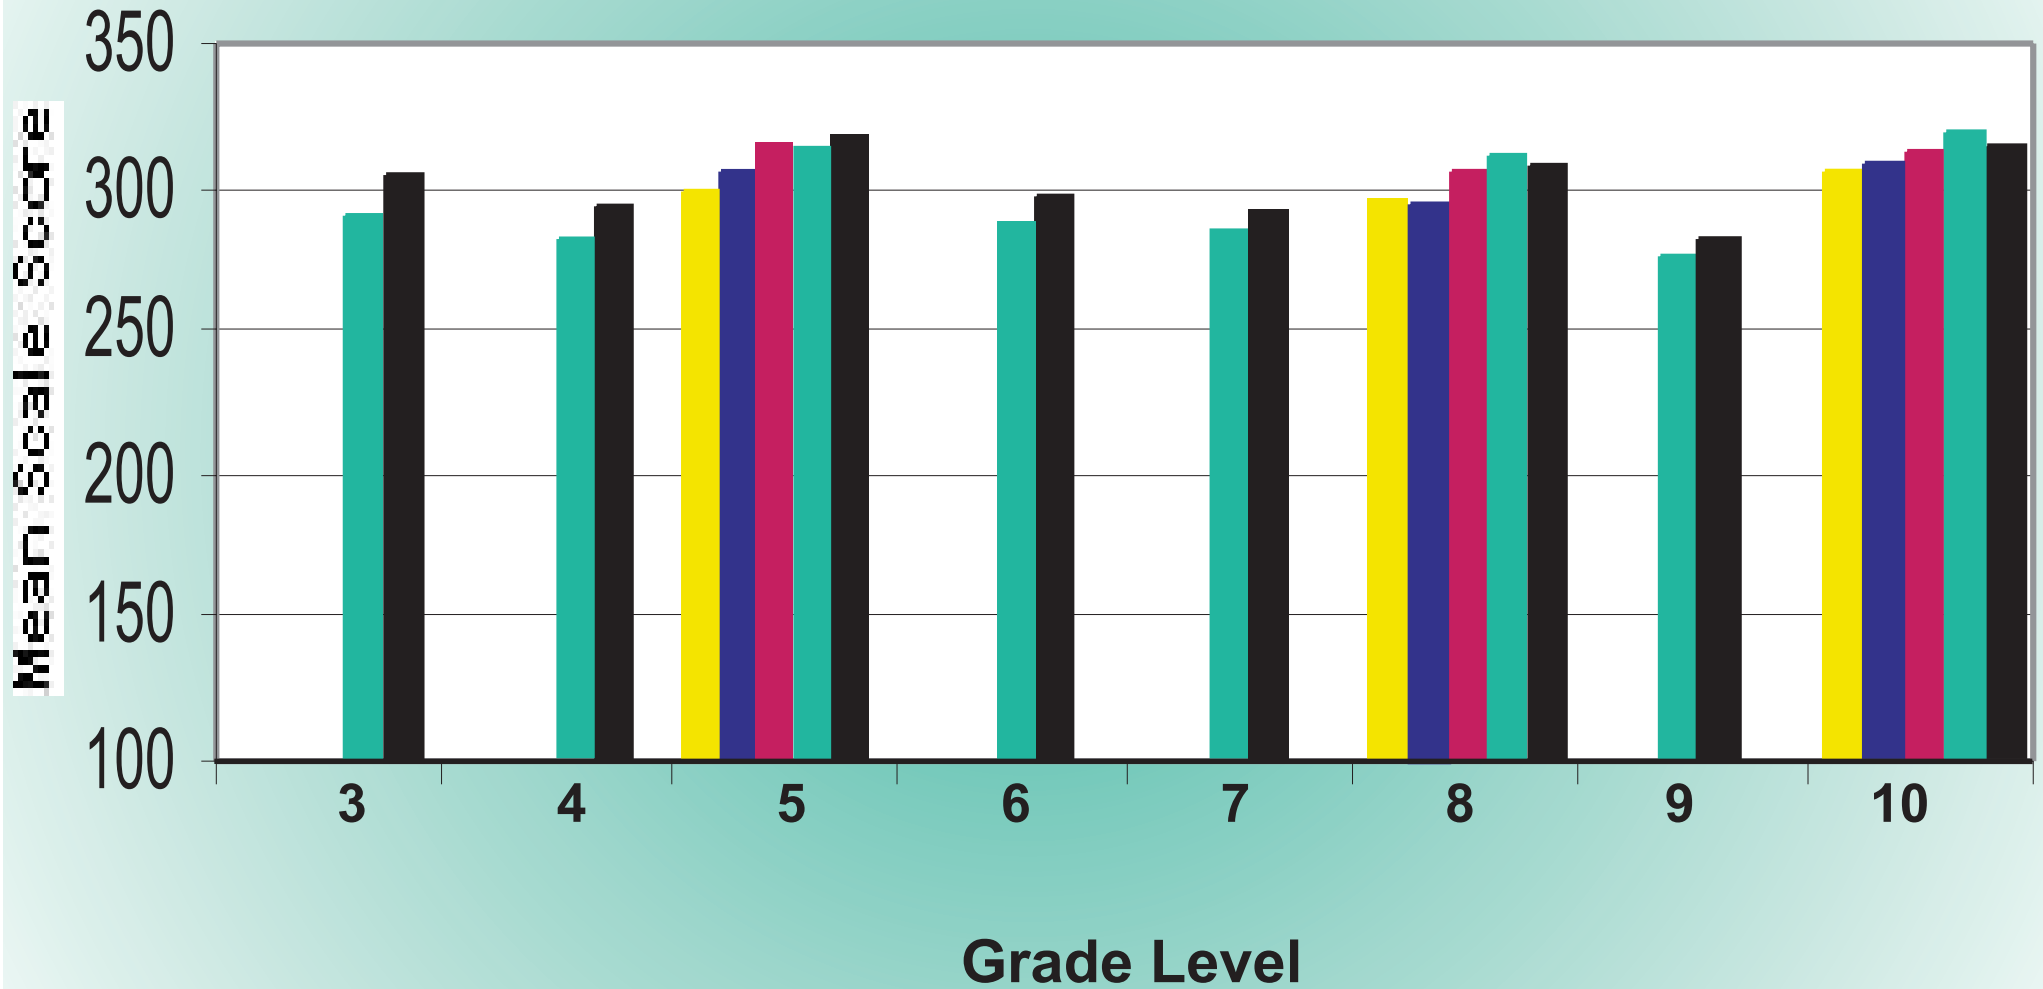

FCAT Reading Scores

Sunshine State Standards

FCAT Mathematics Scores

Sunshine State Standards

1998 1999 2000 2001 2002

FCAT Norm-Referenced Test Scores

Mathematics Median National Percentile Ranks

■ 2000 ■ 2001 ■ 2002