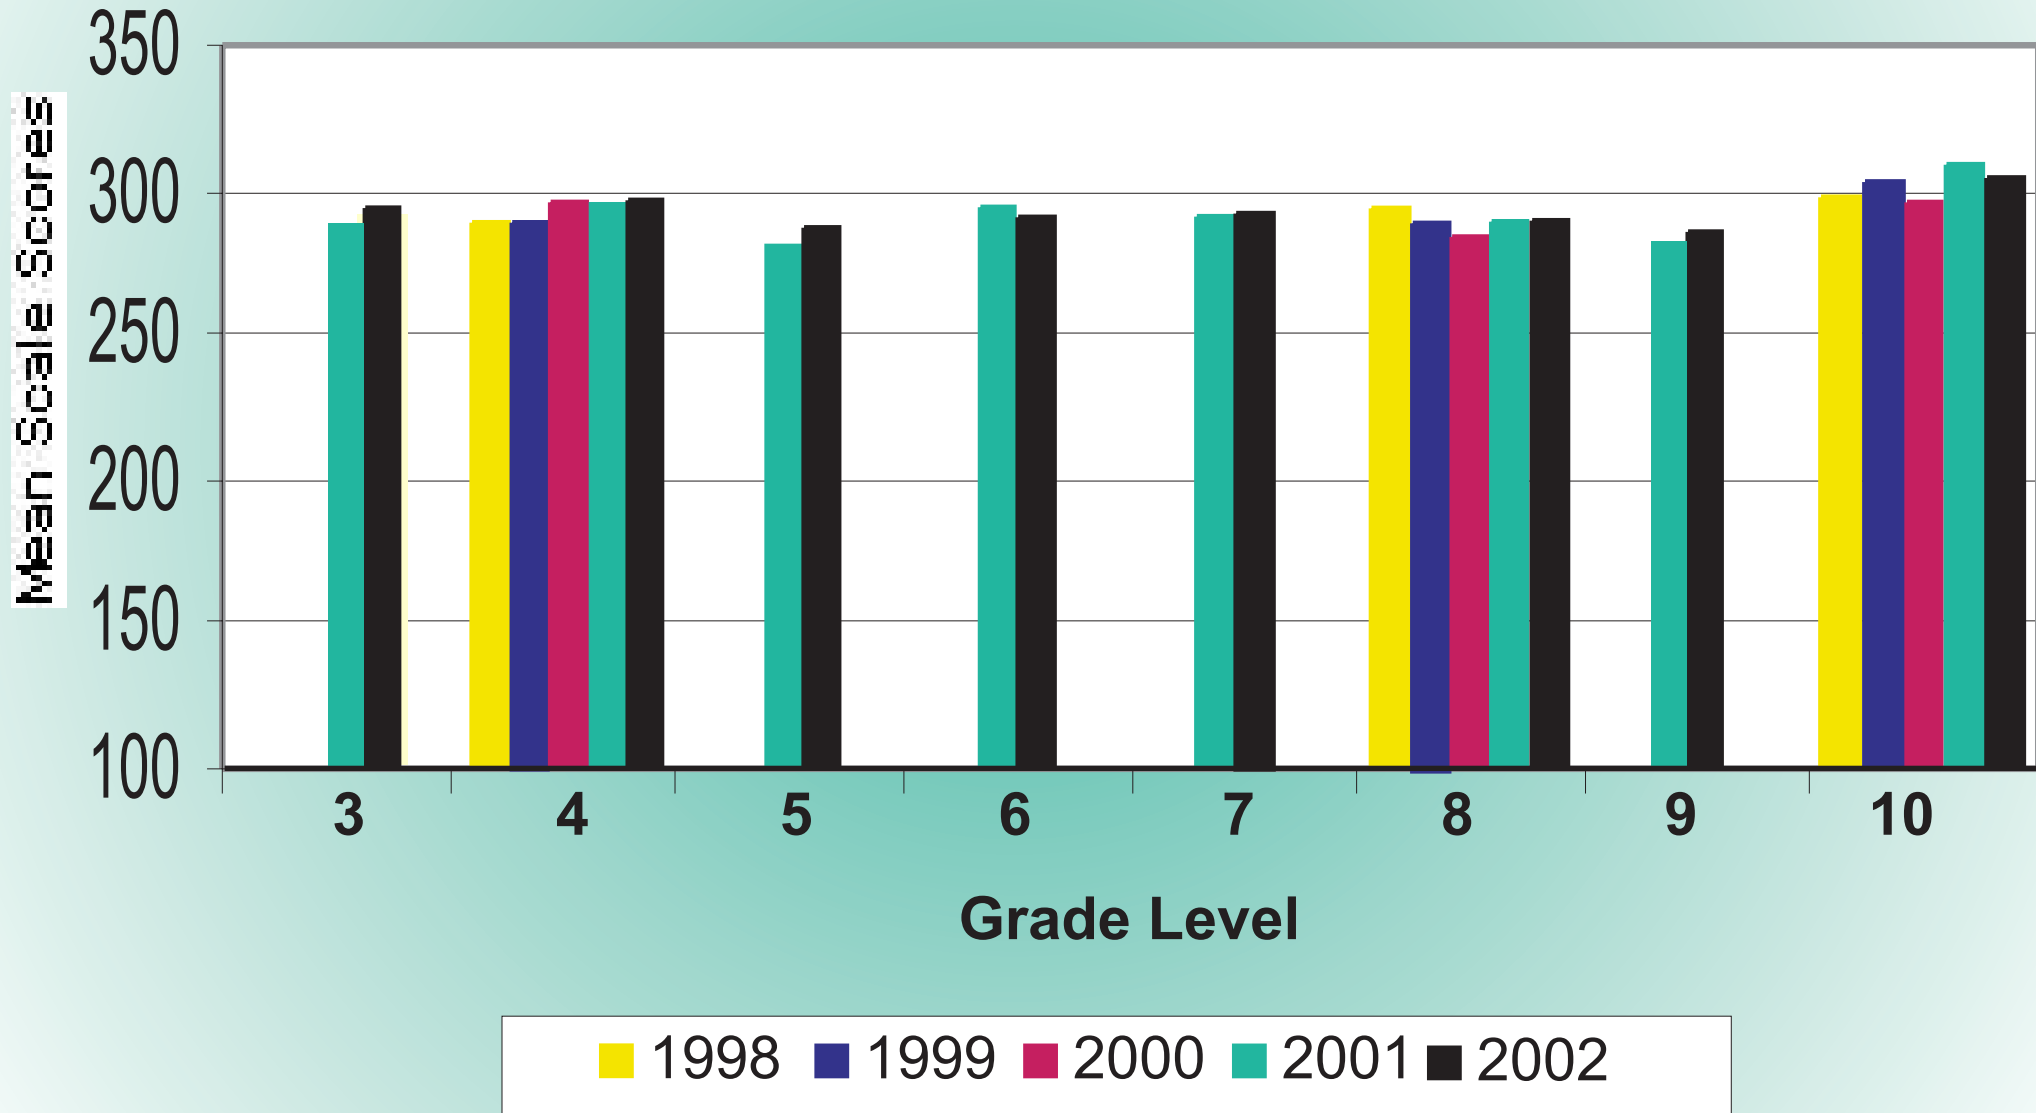

FCAT Reading Scores

Sunshine State Standards

FCAT Mathematics Scores

Sunshine State Standards

1998 1999 2000 2001 2002

FCAT Norm-Referenced Test Scores

Mathematics Median National Percentile Ranks

■ 2000 ■ 2001 ■ 2002