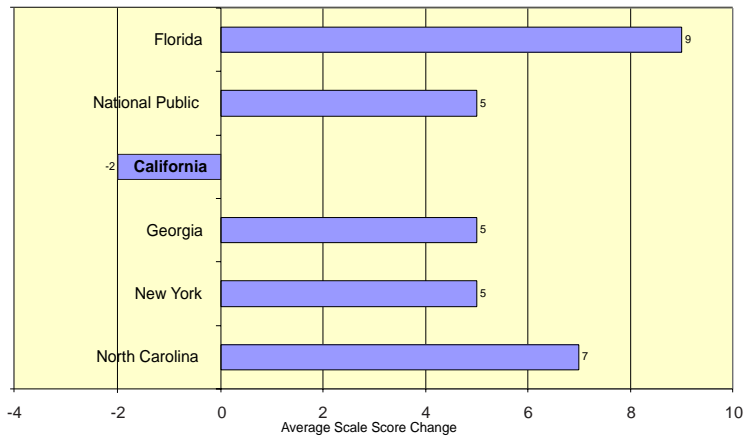

# NAEP GRADE 8 WRITING RESULTS FOR 2002

Improvement in Percentage of All Students At or Above Proficient Since 1998

Improvement in Percentage of White Students At or Above Proficient Since 1998

Improvement in Percentage of Black Students At or Above Proficient Since 1998

Improvement in Percentage of Hispanic Students At or Above Proficient Since 1998