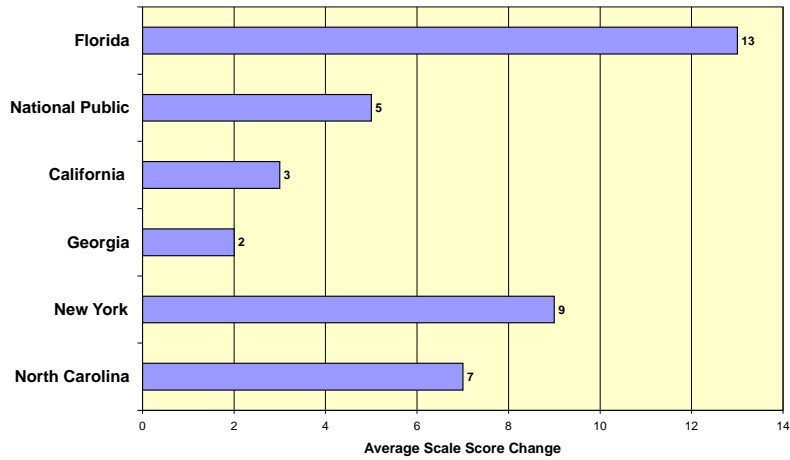

# NAEP GRADE 8 WRITING RESULTS FOR 2002

Improvement in Percentage of All Students At or Above Proficient Since 1998

Improvement in Percentage of White Students At or Above Proficient Since 1998

Improvement in Percentage of Black Students At or Above Proficient Since 1998