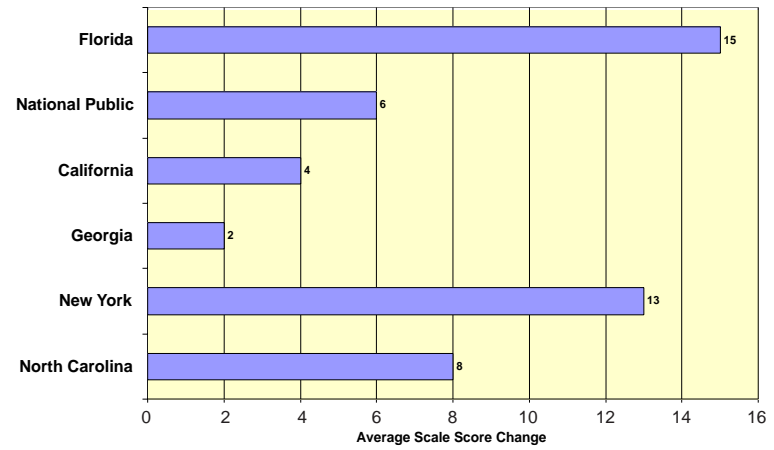

# NAEP GRADE 8 WRITING RESULTS FOR 2002

Improvement in Percentage of All Students At or Above Proficient Since 1998

Improvement in Percentage of White Students At or Above Proficient Since 1998

Improvement in Percentage of Black Students At or Above Proficient Since 1998