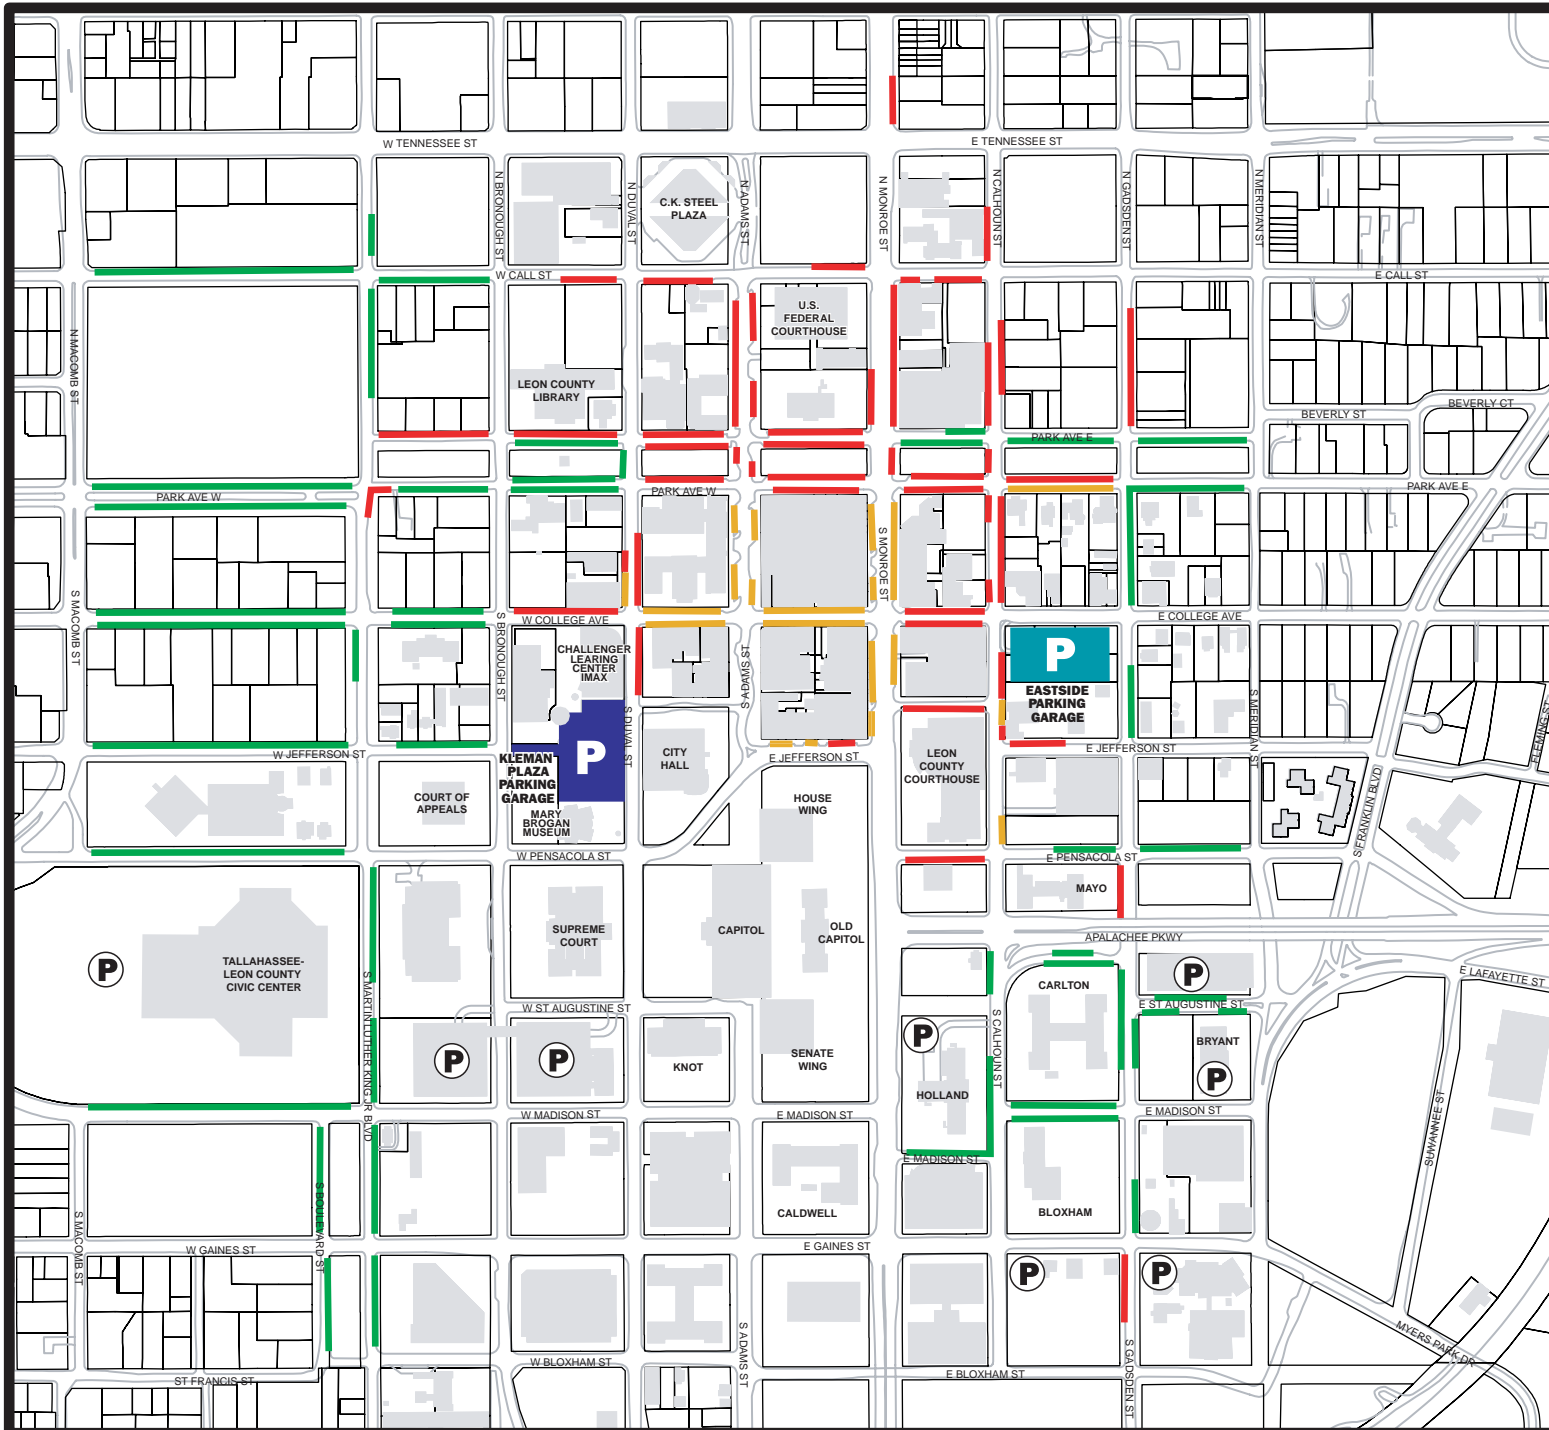

# DOWNTOWN PUBLIC PARKING

- ON STREET METERS**
- ONE HOUR OR LESS
  - TWO HOURS
  - FOUR HOURS

## CITY OF TALLAHASSEE PUBLIC PARKING GARAGES

**P EASTSIDE PARKING GARAGE** (Enter on Calhoun)

**P KLEMAN PLAZA PARKING GARAGE** (Enter on Bronough or Duval)  
FIRST 30 MINUTES FREE

**P PUBLIC LOTS/SPACES**